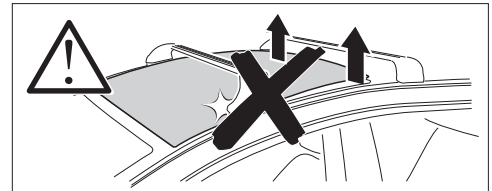

1

Kit 186084 HONDA CR-V (RW/RT), 5-dr SUV, *17- / 19-

*North America

ISO 11154-E

This kit is only for vehicles with flush railing.

1
KIT

3

1 KIT + **2** FOOT PACK