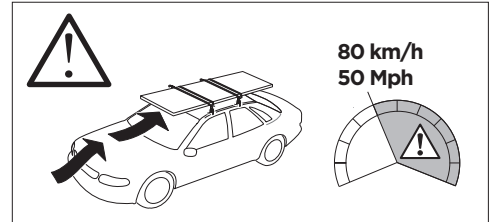

1

Kit 186084 HONDA CR-V (RW/RT), 5-dr SUV, *17- / 19-

*North America

ISO 11154-E

This kit is only for vehicles with flush railing.

1
KIT

3

1 KIT + **2** FOOT PACK