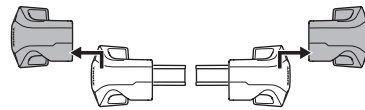

1 KIT + **2** FOOT PACK

1

Evo

Edge

2

3

B

4

5

2 THULE

> Instructions

2

Click
Click

4 Nm

i