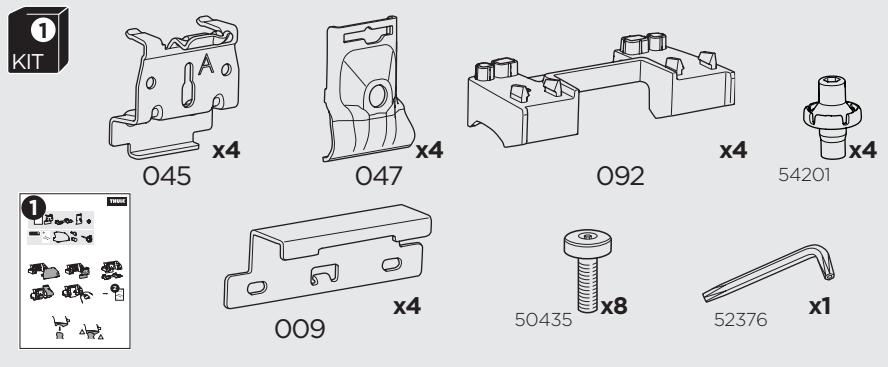

1

Kit 186084 HONDA CR-V (RW/RT), 5-dr SUV, *17- / 19-

*North America

ISO 11154-E

This kit is only for vehicles with flush railing.

1
KIT

3

1 KIT + **2** FOOT PACK