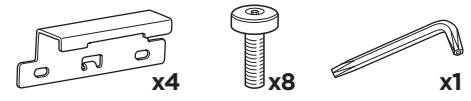

1

Kit 186084 HONDA CR-V (RW/RT), 5-dr SUV, *17- / 19-

*North America

ISO 11154-E

This kit is only for vehicles with flush railing.

1
KIT

3

1 KIT + **2** FOOT PACK