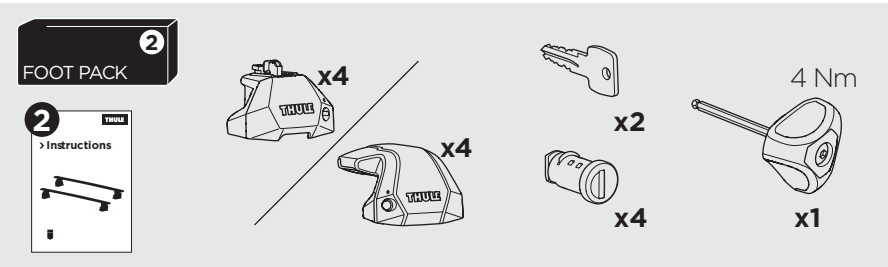

1

Kit 186084 HONDA CR-V (RW/RT), 5-dr SUV, *17- / 19-

*North America

ISO 11154-E

This kit is only for vehicles with flush railing.

1
KIT

3

1 KIT + **2** FOOT PACK