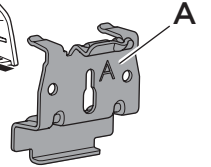

1 KIT + **2** FOOT PACK

1

Evo

Edge

2

3

B

4

5

2 THULE

> Instructions

2

Click
Click

4 Nm

i