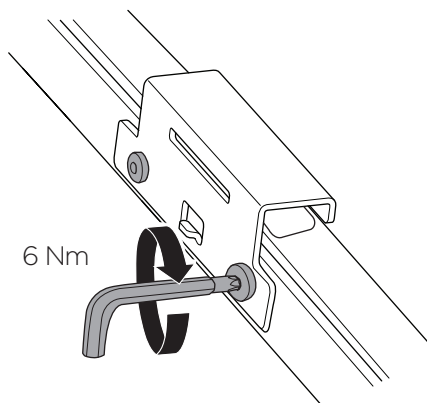

1

Kit 186084 HONDA CR-V (RW/RT), 5-dr SUV, *17- / 19-

*North America

ISO 11154-E

This kit is only for vehicles with flush railing.

1
KIT

3

1 KIT + **2** FOOT PACK