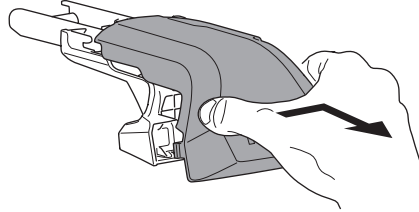

1 KIT + **2** FOOT PACK

1

Evo

Edge

2

3

B

4

5

2 THULE

> Instructions

2

Click
Click

4 Nm

i