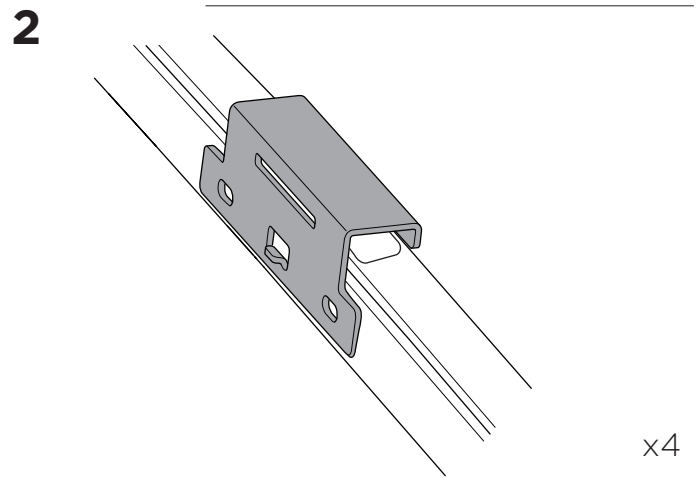

1

Kit 186084 HONDA CR-V (RW/RT), 5-dr SUV, *17- / 19-

*North America

ISO 11154-E

This kit is only for vehicles with flush railing.

1
KIT

3

1 KIT + **2** FOOT PACK