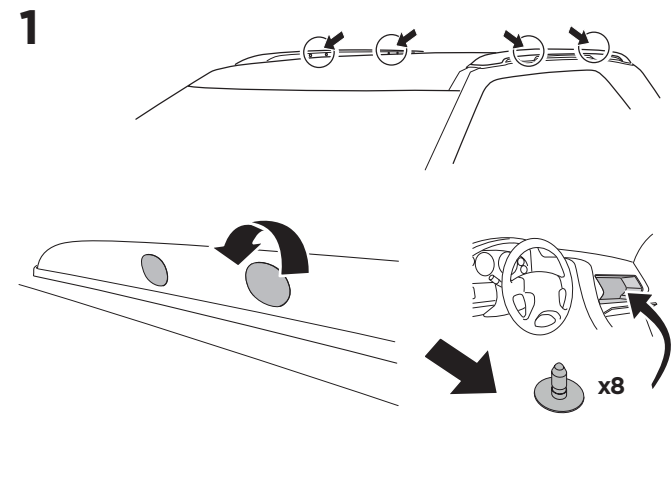

1

Kit 186084 HONDA CR-V (RW/RT), 5-dr SUV, *17- / 19-

*North America

ISO 11154-E

This kit is only for vehicles with flush railing.

1
KIT

3

1 KIT + **2** FOOT PACK