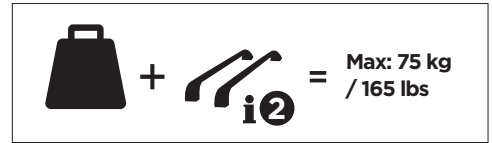

1

Kit 186084 HONDA CR-V (RW/RT), 5-dr SUV, *17- / 19-

*North America

ISO 11154-E

This kit is only for vehicles with flush railing.

1
KIT

3

1 KIT + **2** FOOT PACK