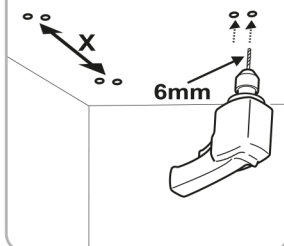

Box Lift

ACCESSORIZE YOUR ROOF BOX.

Max. 50 KG!

4x

2x