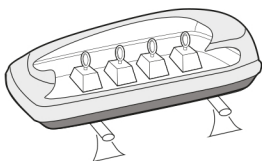

Box Lift

ACCESSORIZE YOUR ROOF BOX.

Max. 50 KG!

4x

2x