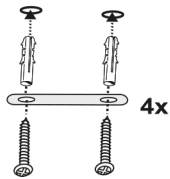

Box Lift

ACCESSORIZE YOUR ROOF BOX.

Max. 50 KG!

4x

2x