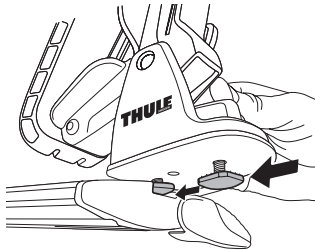

Thule DockGlide 896000

➤ Instructions

CITY CRASH
Complies with ISO norm

Thule WingBar Evo

Thule WingBar

Thule ProBar

Thule SlideBar

896000

C.20181009
506-7225-04

Bring your life
thule.com

1**A****B**

1

C

D

2.5 Nm

E

1.2

Optional

SquareBar Adapter 8897

A

B

3 Nm

C

SquareBar Adapter 8897