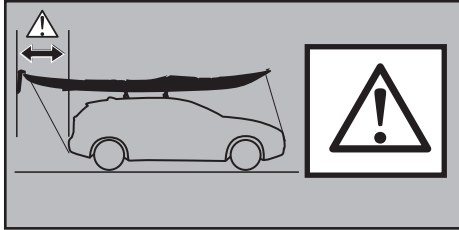

GB	Accessories	RU	Аксессуары	8897 SquareBar Adapter	
D	Zubehör	CZ	Doplňky		
F	Accessoires	SK	Príslušenstvo	841	
NL	Accessoires	SLO	Dodatki		
I	Accessori	HR	Dodaci	855	
E	Accesorios	HU	Tartozékok		
PT	Acessórios	GR	Παρελκόμενα	x2	
S	Tillbehör	TR	Aksesuarlar		
FIN	Lisävarusteet	中文	附件	x2	
EST	Lisavarustus	日本語	付属品		
LAT	Piederumi	한국어	액세서리	x2	
LIT	Priedai	ไทย	อุปกรณ์เสริม		
PL	Akcesoria