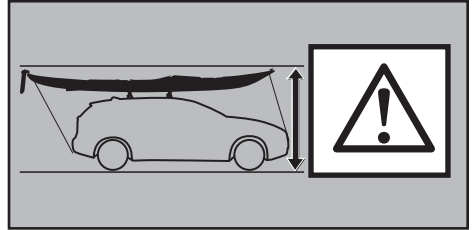

GB	Accessories	RU	Аксессуары	8897 SquareBar Adapter	
D	Zubehör	CZ	Doplňky		
F	Accessoires	SK	Príslušenstvo	841	
NL	Accessoires	SLO	Dodatki		
I	Accessori	HR	Dodaci	855	
E	Accesorios	HU	Tartozékok		
PT	Acessórios	GR	Παρελκόμενα	x2	
S	Tillbehör	TR	Aksesuarlar		
FIN	Lisävarusteet	中文	附件	x2	
EST	Lisavarustus	日本語	付属品		
LAT	Piederumi	한국어	액세서리	x2	
LIT	Priedai	ไทย	อุปกรณ์เสริม		
PL	Akcesoria