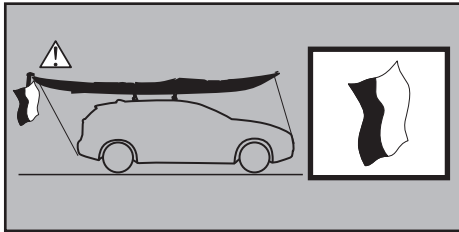

GB	Accessories	RU	Аксессуары	8897 SquareBar Adapter	
D	Zubehör	CZ	Doplňky		
F	Accessoires	SK	Príslušenstvo	841	
NL	Accessoires	SLO	Dodatki		
I	Accessori	HR	Dodaci	855	
E	Accesorios	HU	Tartozékok		
PT	Acessórios	GR	Παρελκόμενα	x2	
S	Tillbehör	TR	Aksesuarlar		
FIN	Lisävarusteet	中文	附件	x2	
EST	Lisavarustus	日本語	付属品		
LAT	Piederumi	한국어	액세서리	x2	
LIT	Priedai	ไทย	อุปกรณ์เสริม		
PL	Akcesoria