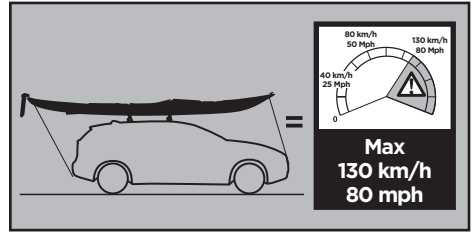

GB	Accessories	RU	Аксессуары	8897 SquareBar Adapter	
D	Zubehör	CZ	Doplňky		
F	Accessoires	SK	Príslušenstvo	841	
NL	Accessoires	SLO	Dodatki		
I	Accessori	HR	Dodaci	855	
E	Accesorios	HU	Tartozékok		
PT	Acessórios	GR	Παρελκόμενα	x2	
S	Tillbehör	TR	Aksesuarlar		
FIN	Lisävarusteet	中文	附件	x2	
EST	Lisavarustus	日本語	付属品		
LAT	Piederumi	한국어	액세서리	x2	
LIT	Priedai	ไทย	อุปกรณ์เสริม		
PL	Akcesoria