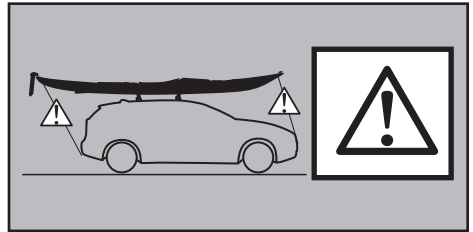

GB	Accessories	RU	Аксессуары	8897 SquareBar Adapter	
D	Zubehör	CZ	Doplňky		
F	Accessoires	SK	Príslušenstvo	841	
NL	Accessoires	SLO	Dodatki		
I	Accessori	HR	Dodaci	855	
E	Accesorios	HU	Tartozékok		
PT	Acessórios	GR	Παρελκόμενα	x2	
S	Tillbehör	TR	Aksesuarlar		
FIN	Lisävarusteet	中文	附件	x2	
EST	Lisavarustus	日本語	付属品		
LAT	Piederumi	한국어	액세서리	x2	
LIT	Priedai	ไทย	อุปกรณ์เสริม		
PL	Akcesoria