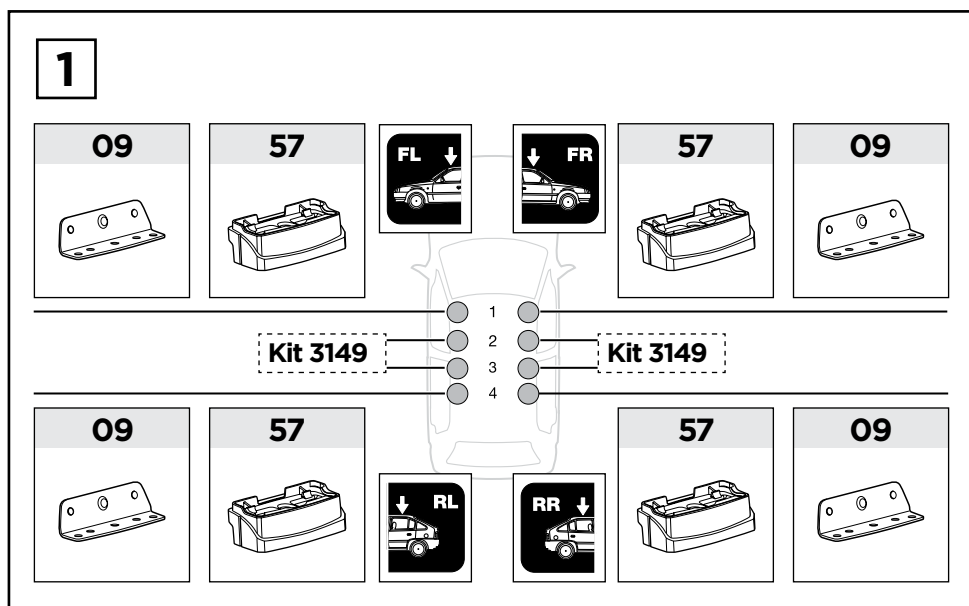

VW Transporter, 4-dr Van, **(T5)** 03-15, **(T6)** 15-

This kit is only for vehicles with fixpoint mounting.

ISO 11154-E

183150

C.20150914
509-3150-01

Bring your life
thule.com

3

x1