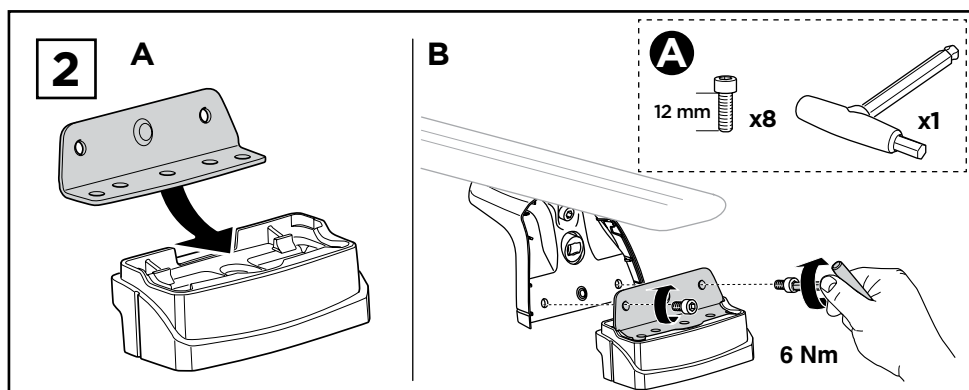

VW Transporter, 4-dr Van, **(T5)** 03-15, **(T6)** 15-

This kit is only for vehicles with fixpoint mounting.

ISO 11154-E

183150

C.20150914
509-3150-01

Bring your life
thule.com

3

x1