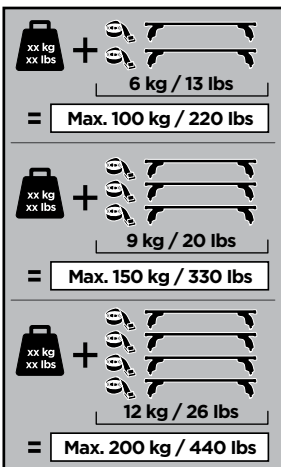

Thule XT Kit 3150

> Instructions

VW California, 4-dr Bus, **(T5)** 03-15, **(T6)** 15-

VW Caravelle, 4-dr Bus, **(T5)** 03-15, **(T6)** 15-

VW Multivan, 4-dr Bus, **(T5)** 03-15, **(T6)** 15-

VW Shuttle, 4-dr Bus, **(T5)** 03-15, **(T6)** 15-

VW Transporter, 4-dr Van, **(T5)** 03-15, **(T6)** 15-

This kit is only for vehicles with fixpoint mounting.

ISO 11154-E

183150

C.20150914
509-3150-01

Bring your life
thule.com

3

x1