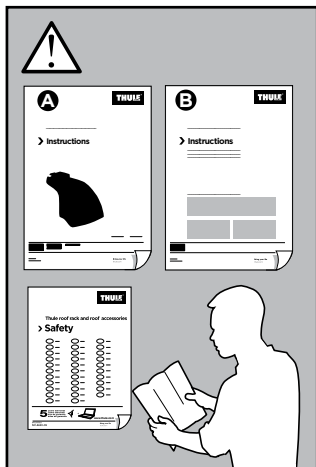

Thule XT Kit 3150

> Instructions

VW California, 4-dr Bus, **(T5)** 03-15, **(T6)** 15-

VW Caravelle, 4-dr Bus, **(T5)** 03-15, **(T6)** 15-

VW Multivan, 4-dr Bus, **(T5)** 03-15, **(T6)** 15-

VW Shuttle, 4-dr Bus, **(T5)** 03-15, **(T6)** 15-

VW Transporter, 4-dr Van, **(T5)** 03-15, **(T6)** 15-

This kit is only for vehicles with fixpoint mounting.

ISO 11154-E

183150

C.20150914
509-3150-01

Bring your life
thule.com

3

x1