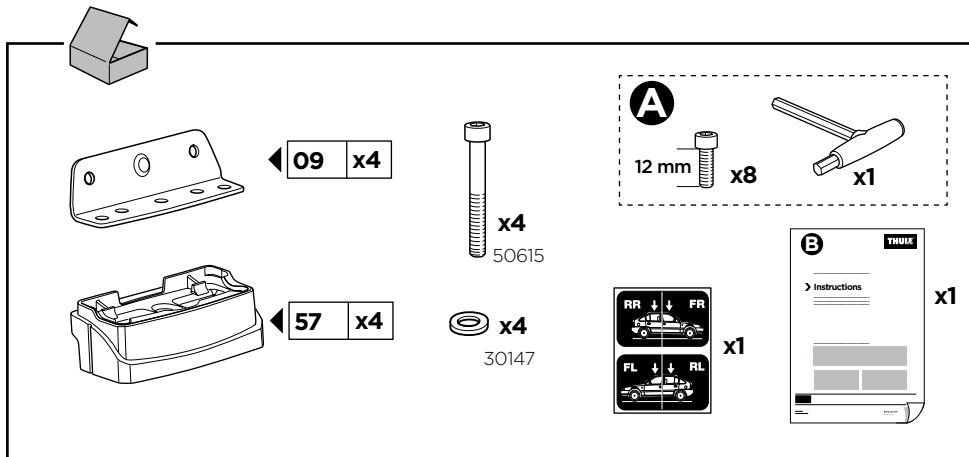

VW Transporter, 4-dr Van, **(T5)** 03-15, **(T6)** 15-

This kit is only for vehicles with fixpoint mounting.

ISO 11154-E

183150

C.20150914
509-3150-01

Bring your life
thule.com

3

x1