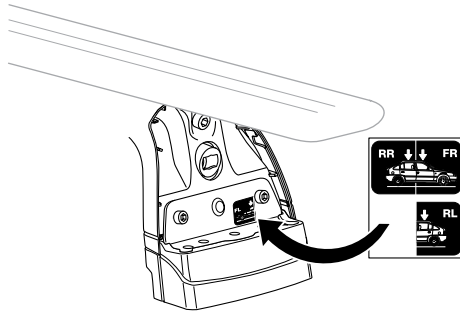

VW Transporter, 4-dr Van, **(T5)** 03-15, **(T6)** 15-

This kit is only for vehicles with fixpoint mounting.

ISO 11154-E

183150

C.20150914
509-3150-01

Bring your life
thule.com

3

x1