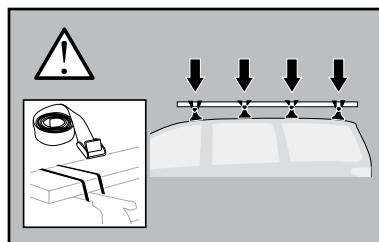

Thule XT Kit 3150

> Instructions

VW California, 4-dr Bus, **(T5)** 03-15, **(T6)** 15-

VW Caravelle, 4-dr Bus, **(T5)** 03-15, **(T6)** 15-

VW Multivan, 4-dr Bus, **(T5)** 03-15, **(T6)** 15-

VW Shuttle, 4-dr Bus, **(T5)** 03-15, **(T6)** 15-

VW Transporter, 4-dr Van, **(T5)** 03-15, **(T6)** 15-

This kit is only for vehicles with fixpoint mounting.

ISO 11154-E

183150

C.20150914
509-3150-01

Bring your life
thule.com

3

x1