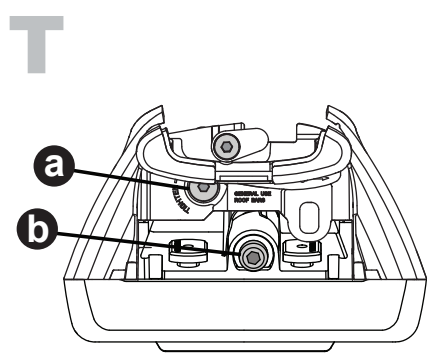

Flush Bar (F)

Through Bar (T)

Heavy Duty Bar (HD)

Square Bar/P-Bar (P)

K893

= 1.1 kg (2.5 lbs.)

14

15

16

17

18

2Nm
(18 in-lb)

4X

19

F

T