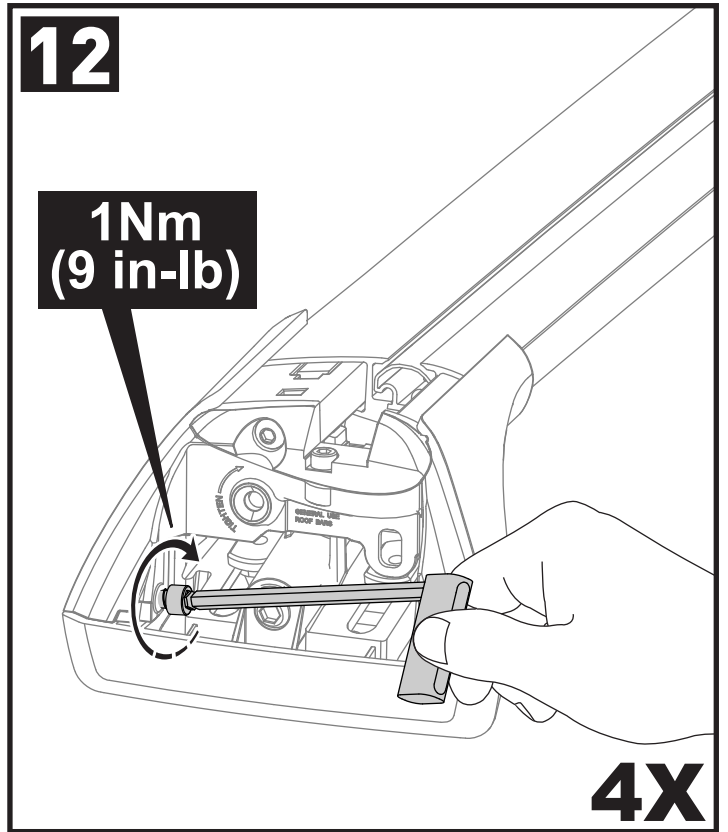

Flush Bar (F)

Through Bar (T)

Heavy Duty Bar (HD)

Square Bar/P-Bar (P)

K893

= 1.1 kg (2.5 lbs.)

14

15

16

17

18

2Nm
(18 in-lb)

4X

19

F

T