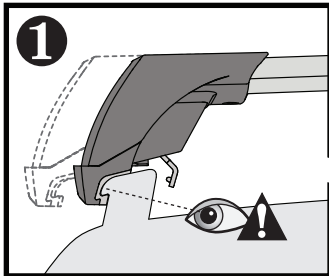

Flush Bar (F)

Through Bar (T)

Heavy Duty Bar (HD)

Square Bar/P-Bar (P)

K893

= 1.1 kg (2.5 lbs.)

14

15