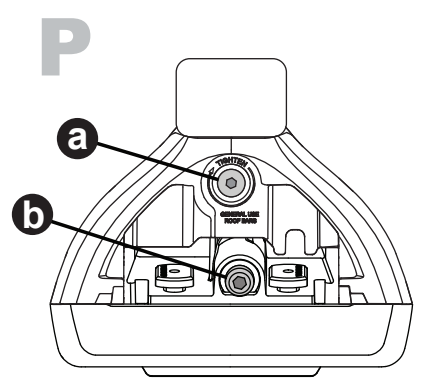

Flush Bar (F)

Through Bar (T)

Heavy Duty Bar (HD)

Square Bar/P-Bar (P)

K893

= 1.1 kg (2.5 lbs.)

14

15

16

17

18

2Nm
(18 in-lb)

4X

19

F

T