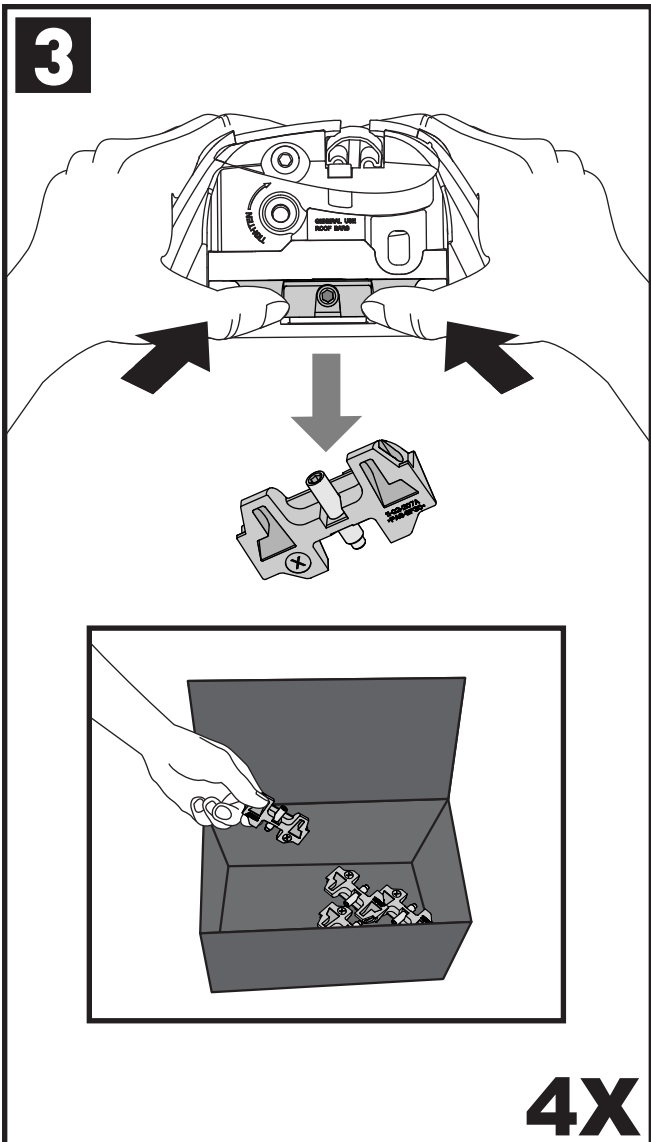

Flush Bar (F)

Through Bar (T)

Heavy Duty Bar (HD)

Square Bar/P-Bar (P)

K893

= 1.1 kg (2.5 lbs.)

14

15

16

17

18

2Nm
(18 in-lb)

4X

19

F

T