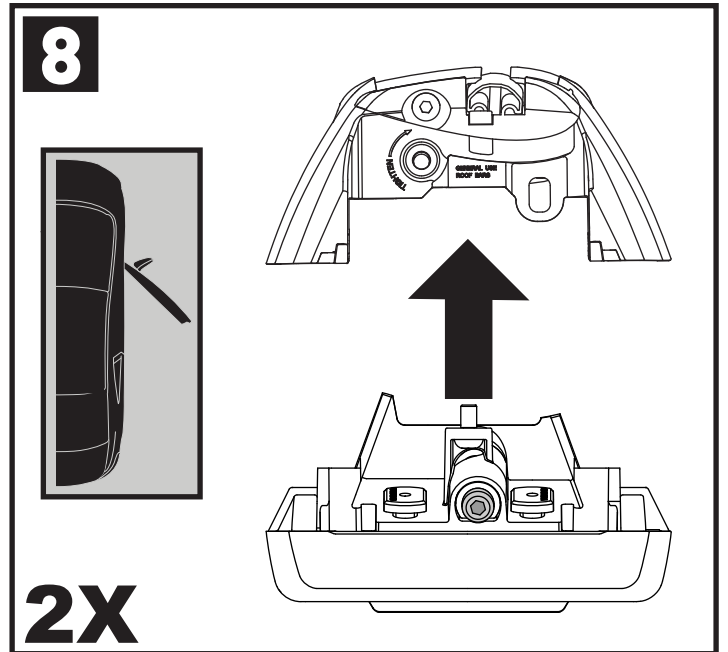

Flush Bar (F)

Through Bar (T)

Heavy Duty Bar (HD)

Square Bar/P-Bar (P)

K893

= 1.1 kg (2.5 lbs.)

14

15

16

17

18

2Nm
(18 in-lb)

4X

19

F

T