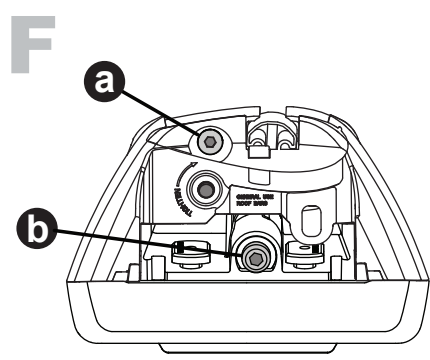

Flush Bar (F)

Through Bar (T)

Heavy Duty Bar (HD)

Square Bar/P-Bar (P)

K893

= 1.1 kg (2.5 lbs.)

14

15

16

17

18

2Nm
(18 in-lb)

4X

19

F

T