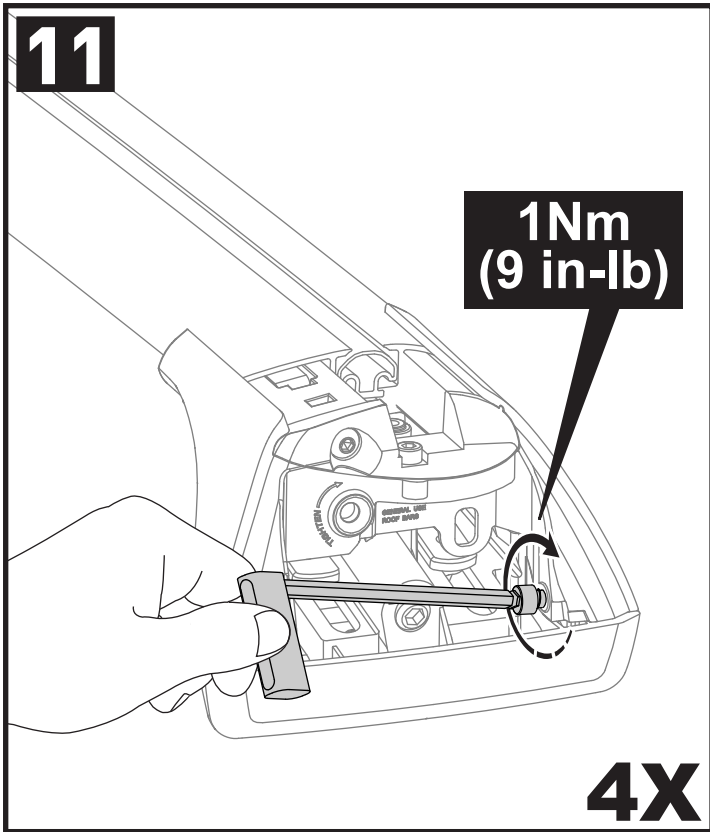

Flush Bar (F)

Through Bar (T)

Heavy Duty Bar (HD)

Square Bar/P-Bar (P)

K893

= 1.1 kg (2.5 lbs.)

14

15

16

17

18

2Nm
(18 in-lb)

4X

19

F

T