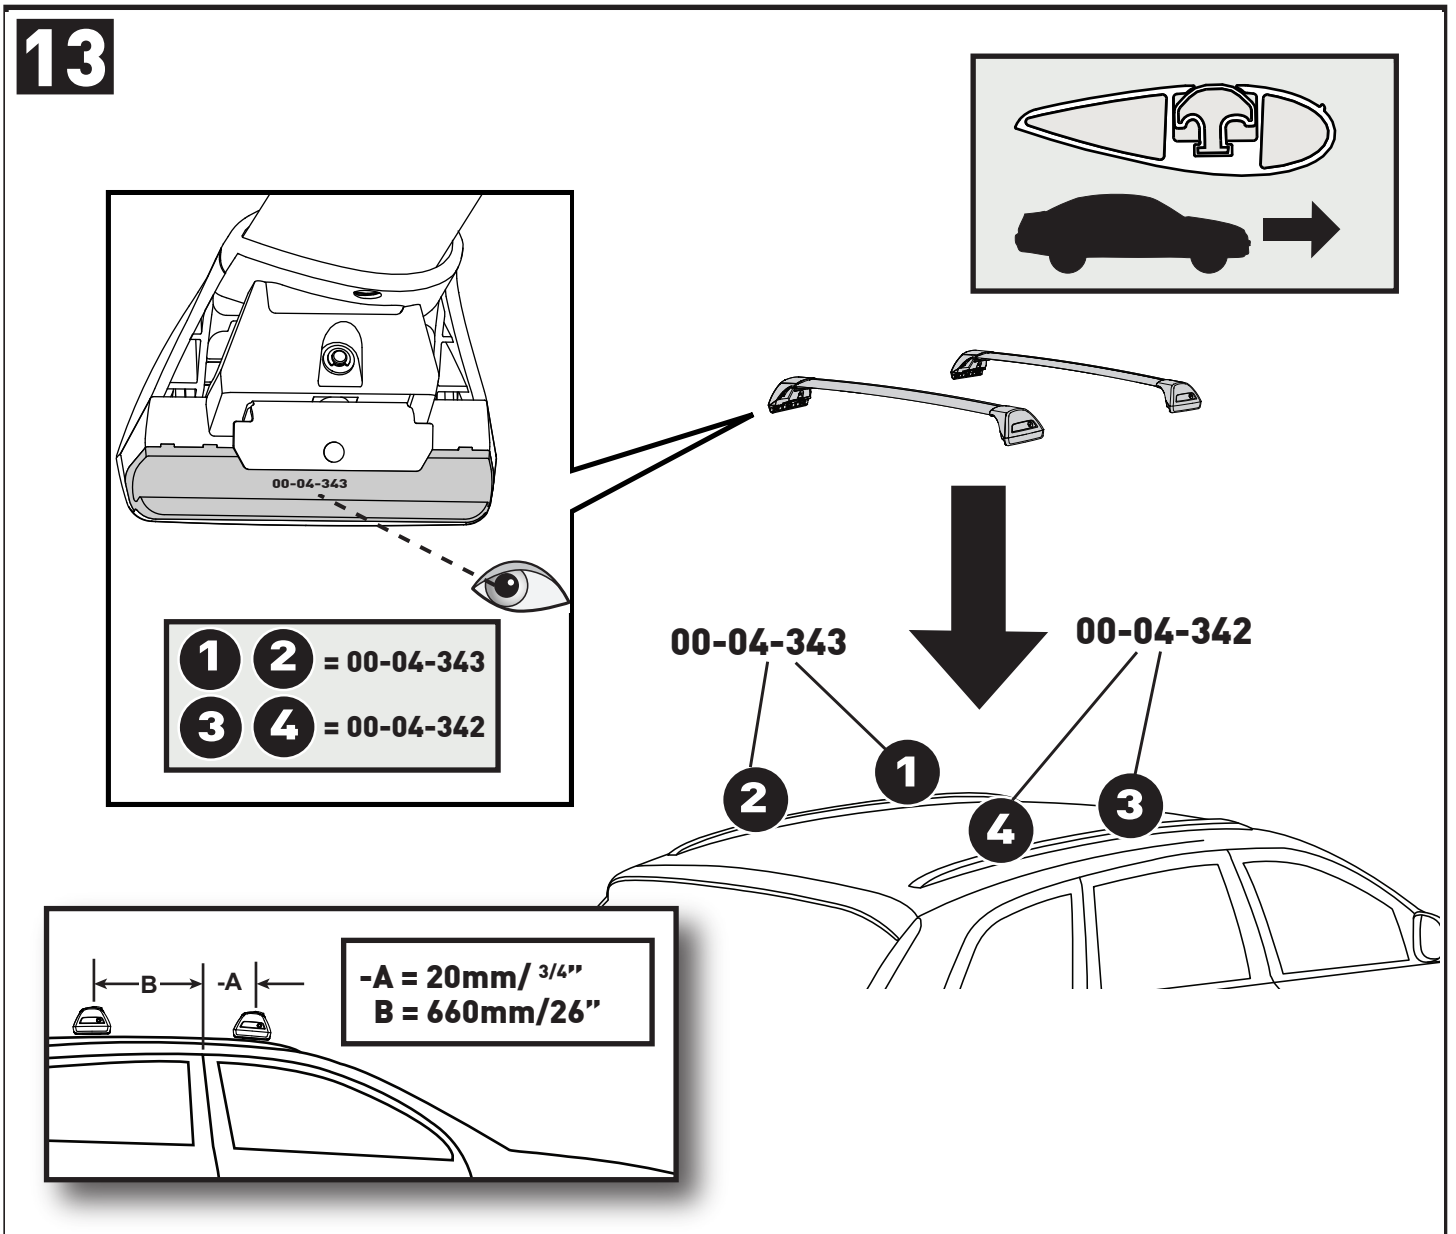

Flush Bar (F)

Through Bar (T)

Heavy Duty Bar (HD)

Square Bar/P-Bar (P)

K893

= 1.1 kg (2.5 lbs.)

14

15

16

17

18

2Nm
(18 in-lb)

4X

19

F

T

HD

P

4X

20

21

4X

4X

K893	X 1	X 2
Lexus NX	920mm/36 1/4"	835mm/32 7/8"