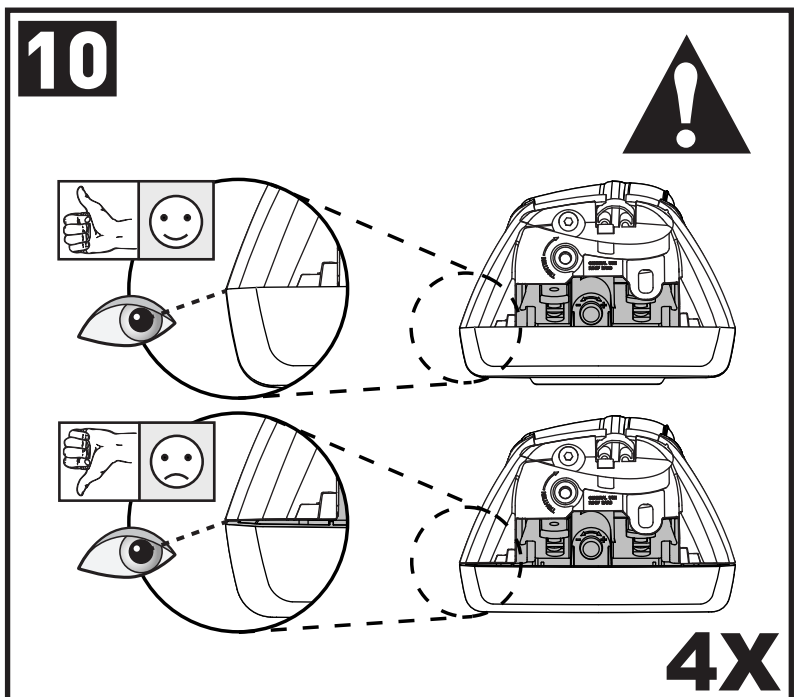

Flush Bar (F)

Through Bar (T)

Heavy Duty Bar (HD)

Square Bar/P-Bar (P)

K893

= 1.1 kg (2.5 lbs.)

14

15

16

17

18

2Nm
(18 in-lb)

4X

19

F

T