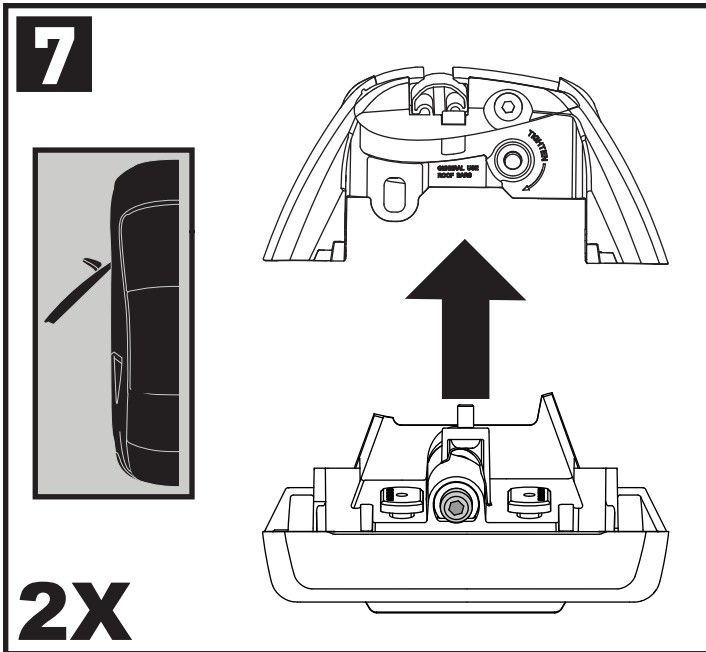

Flush Bar (F)

Through Bar (T)

Heavy Duty Bar (HD)

Square Bar/P-Bar (P)

K893

= 1.1 kg (2.5 lbs.)

14

15

16

17

18

2Nm
(18 in-lb)

4X

19

F

T

HD

P

4X

20

21

4X

4X

K893	X 1	X 2
Lexus NX	920mm/36 1/4"	835mm/32 7/8"