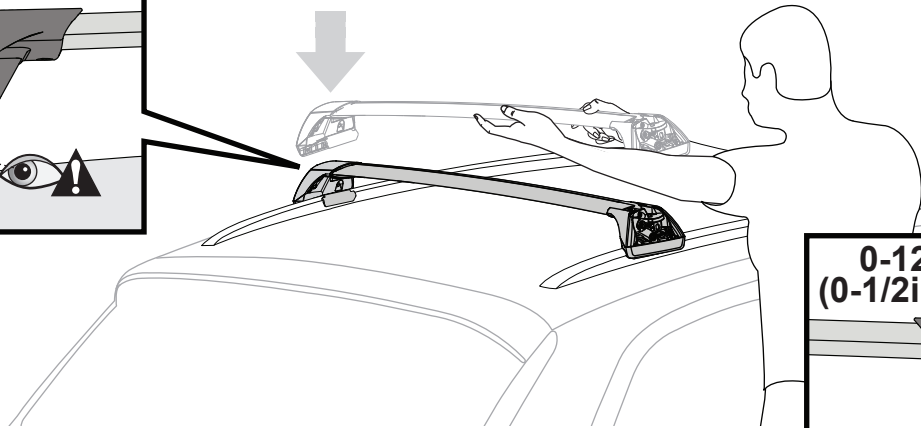

Flush Bar (F)

Through Bar (T)

Heavy Duty Bar (HD)

Square Bar/P-Bar (P)

K893

= 1.1 kg (2.5 lbs.)

14

15