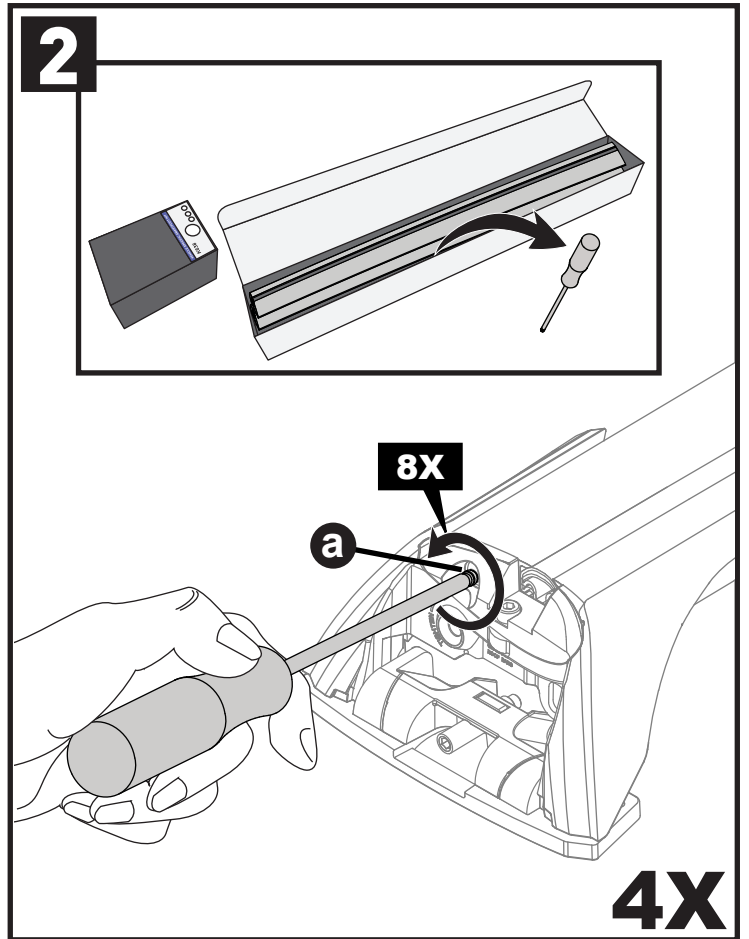

Flush Bar (F)

Through Bar (T)

Heavy Duty Bar (HD)

Square Bar/P-Bar (P)

K893

= 1.1 kg (2.5 lbs.)

14

15