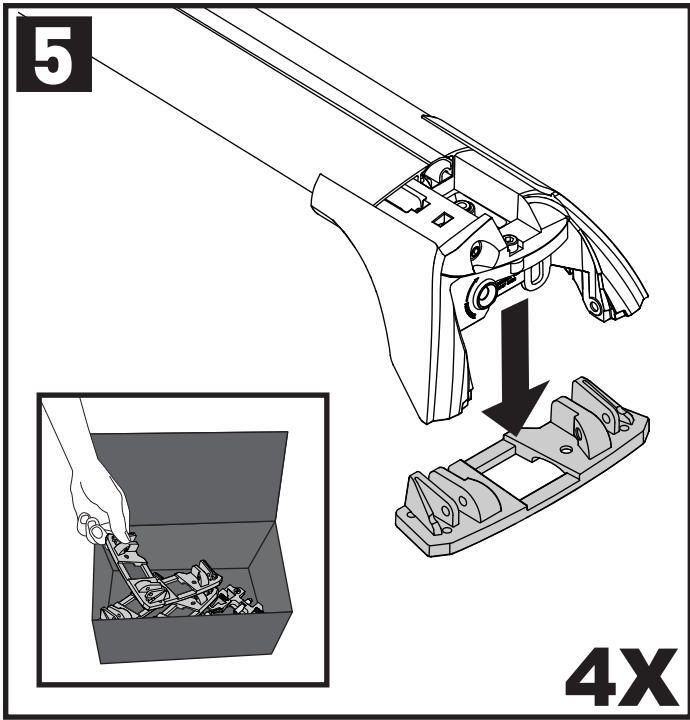

Flush Bar (F)

Through Bar (T)

Heavy Duty Bar (HD)

Square Bar/P-Bar (P)

K893

= 1.1 kg (2.5 lbs.)

14

15

16

17

18

2Nm
(18 in-lb)

4X

19

F

T