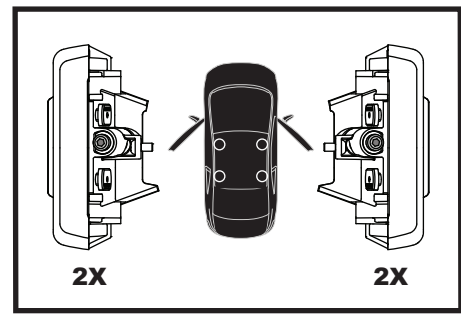

Flush Bar (F)

Through Bar (T)

Heavy Duty Bar (HD)

Square Bar/P-Bar (P)

K893

= 1.1 kg (2.5 lbs.)

14

15

16

17

18

2Nm
(18 in-lb)

4X

19

F

T