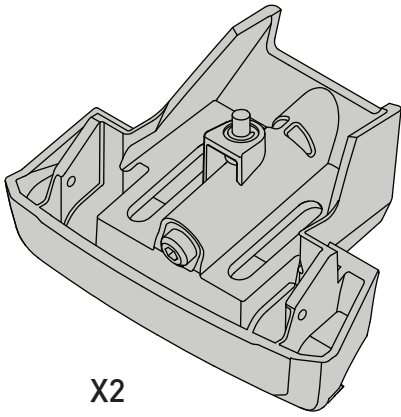

K893

Fitting Kit

MAX kg (lb)					
					
Lexus NX 200t 5dr SUV 2015+	AU, NZ, EU, USA	75 kg (165 lb)			
Lexus NX 300h 5dr SUV 2015+	AU, NZ, EU, USA, CN	75 kg (165 lb)			

CONTENTS • CONTENUTO • CONTENIDO • INHALT • CONTENUTI

Flush Bar (F)

Through Bar (T)

Heavy Duty Bar (HD)

Square Bar/P-Bar (P)

K893

= 1.1 kg (2.5 lbs.)

14

15

16

17

18

2Nm
(18 in-lb)

4X

19

F

T

HD

P

4X

20

21

4X

4X

K893	X 1	X 2
Lexus NX	920mm/36 1/4"	835mm/32 7/8"