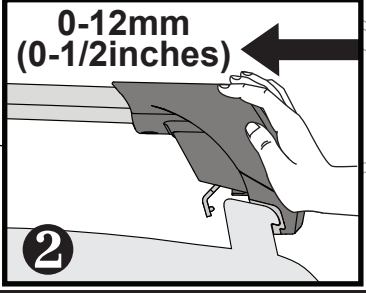

Flush Bar (F)

Through Bar (T)

Heavy Duty Bar (HD)

Square Bar/P-Bar (P)

K893

= 1.1 kg (2.5 lbs.)

14

15

16

17

18

2Nm
(18 in-lb)

4X

19

F

T