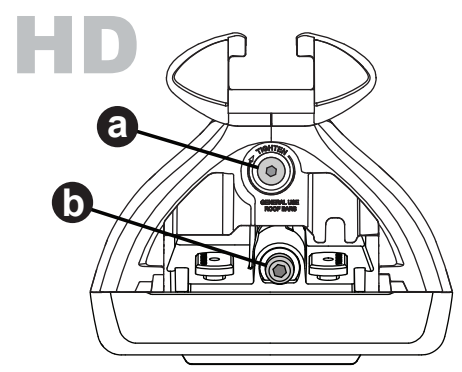

Flush Bar (F)

Through Bar (T)

Heavy Duty Bar (HD)

Square Bar/P-Bar (P)

K893

= 1.1 kg (2.5 lbs.)

14

15

16

17

18

2Nm
(18 in-lb)

4X

19

F

T

HD

P

4X

20

21

4X

4X

K893	X 1	X 2
Lexus NX	920mm/36 1/4"	835mm/32 7/8"