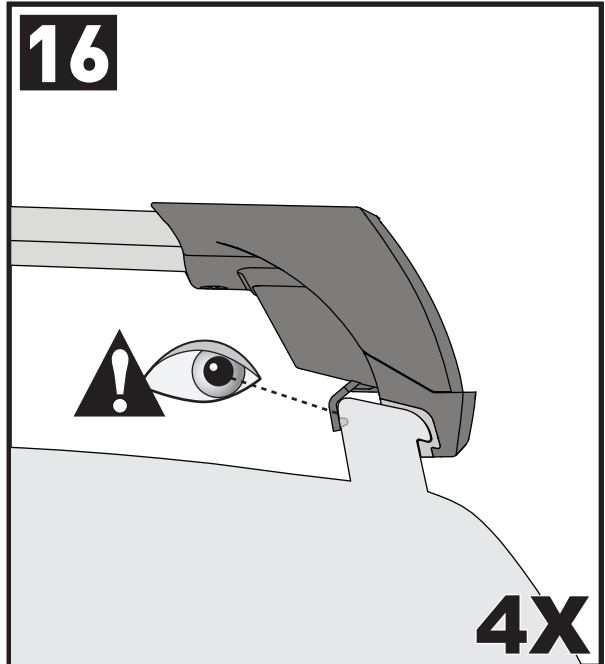

Flush Bar (F)

Through Bar (T)

Heavy Duty Bar (HD)

Square Bar/P-Bar (P)

K893

= 1.1 kg (2.5 lbs.)

14

15

16

17

18

2Nm
(18 in-lb)

4X

19

F

T