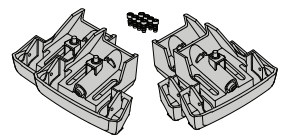

K893

Fitting Kit

MAX kg (lb)					
					
Lexus NX 200t 5dr SUV 2015+	AU, NZ, EU, USA	75 kg (165 lb)			
Lexus NX 300h 5dr SUV 2015+	AU, NZ, EU, USA, CN	75 kg (165 lb)			

CONTENTS • CONTENUTO • CONTENIDO • INHALT • CONTENUTI

Flush Bar (F)

Through Bar (T)

Heavy Duty Bar (HD)

Square Bar/P-Bar (P)

K893

= 1.1 kg (2.5 lbs.)

14

15

16

17

18

2Nm
(18 in-lb)

4X

19

F

T