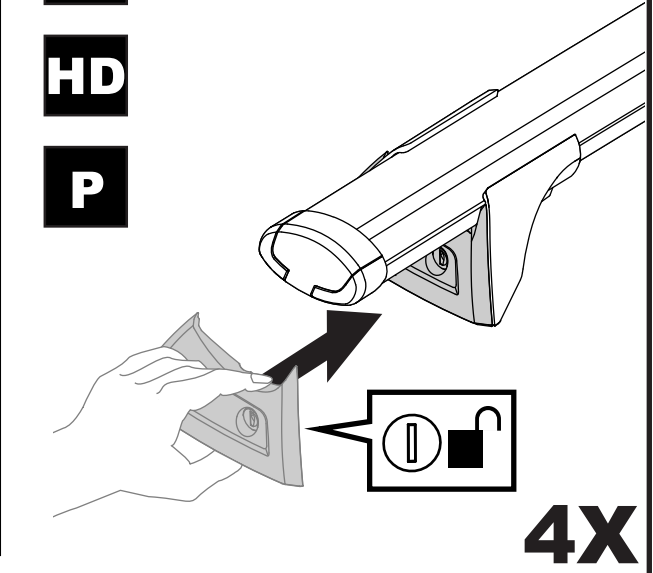

18

2Nm
(18 in-lb)

4X

19

F

T

HD

P

4X

20

21

4X

4X