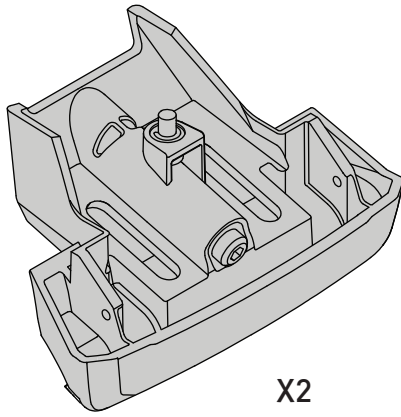

K893

Fitting Kit

MAX kg (lb)					
					
Lexus NX 200t 5dr SUV 2015+	AU, NZ, EU, USA	75 kg (165 lb)			
Lexus NX 300h 5dr SUV 2015+	AU, NZ, EU, USA, CN	75 kg (165 lb)			

CONTENTS • CONTENUTO • CONTENIDO • INHALT • CONTENUTI

Flush Bar (F)

Through Bar (T)

Heavy Duty Bar (HD)

Square Bar/P-Bar (P)

K893

= 1.1 kg (2.5 lbs.)

14

15

16

17

18

2Nm
(18 in-lb)

4X

19

F

T

HD

P

4X

20

21

4X

4X

K893	X 1	X 2
Lexus NX	920mm/36 1/4"	835mm/32 7/8"