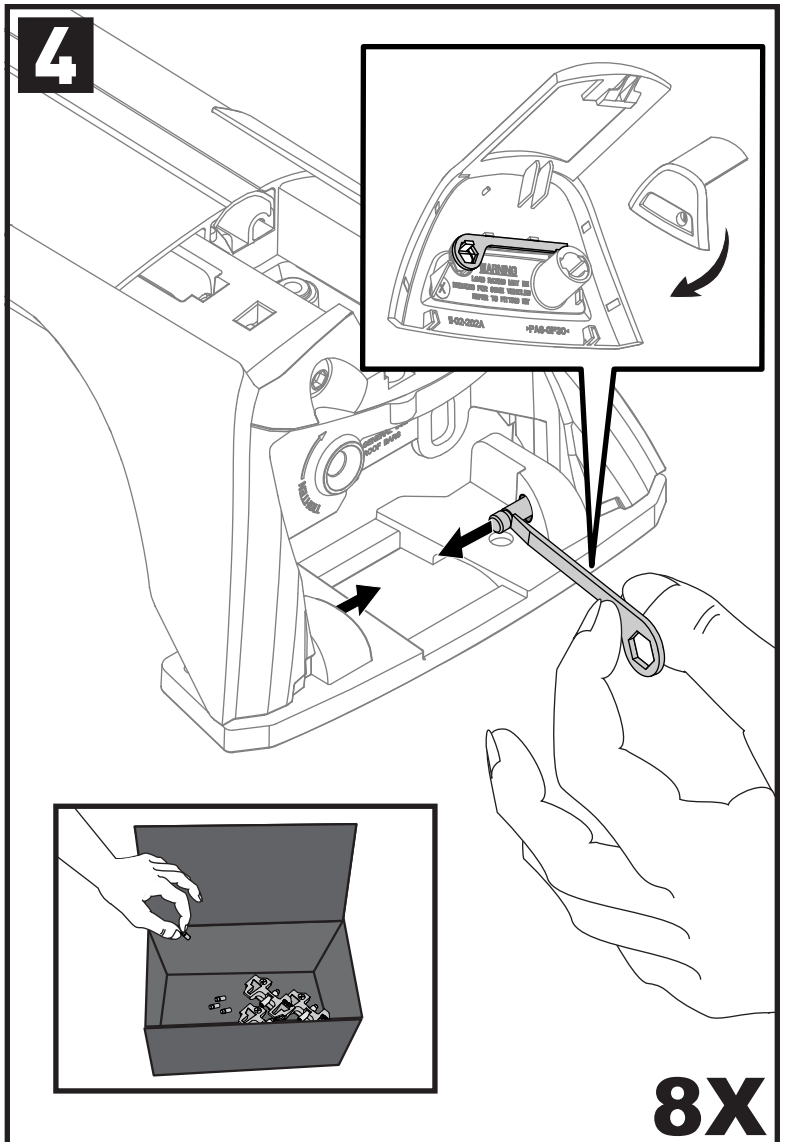

Flush Bar (F)

Through Bar (T)

Heavy Duty Bar (HD)

Square Bar/P-Bar (P)

K893

= 1.1 kg (2.5 lbs.)

14

15