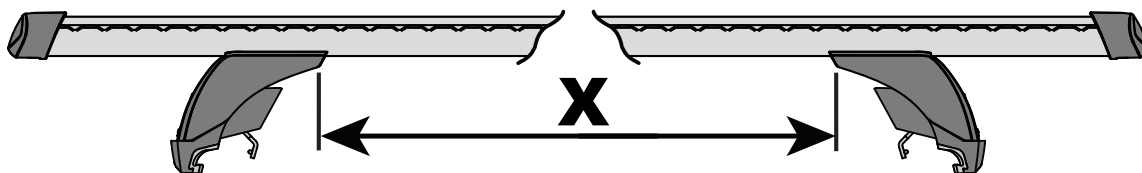

K893	X 1	X 2
Lexus NX	920mm/36 1/4"	835mm/32 7/8"

F

T

HD

P

**Record Height Here.
Noter la hauteur ici.
Escriba aquí la altura.
Hier Größe eintragen.
Annotate qui l'altezza.**