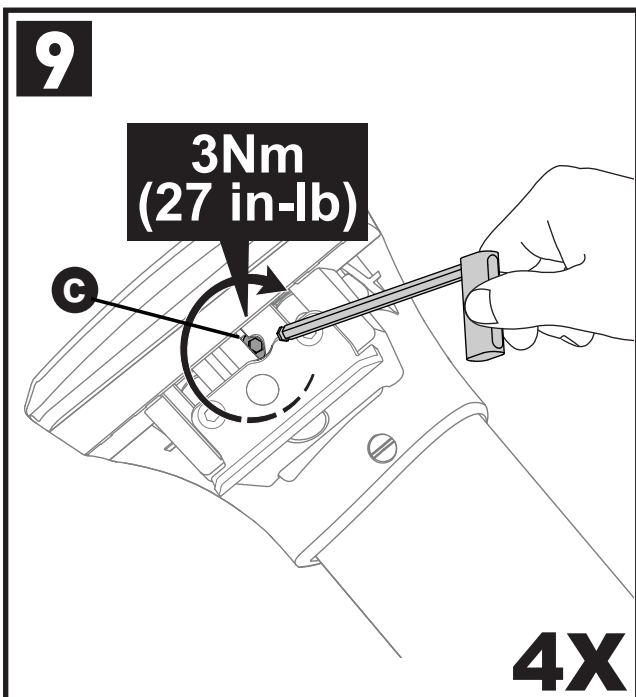

Flush Bar (F)

Through Bar (T)

Heavy Duty Bar (HD)

Square Bar/P-Bar (P)

K893

= 1.1 kg (2.5 lbs.)

14

15

16

17

18

2Nm
(18 in-lb)

4X

19

F

T

HD

P

4X

20

21

4X

4X

K893	X 1	X 2
Lexus NX	920mm/36 1/4"	835mm/32 7/8"