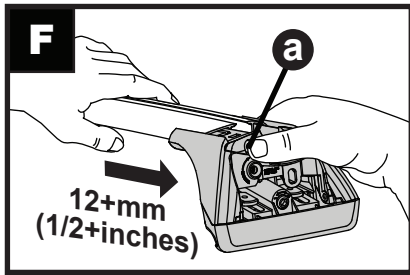

Flush Bar (F)

Through Bar (T)

Heavy Duty Bar (HD)

Square Bar/P-Bar (P)

K893

= 1.1 kg (2.5 lbs.)

14

15

16

17

18

2Nm
(18 in-lb)

4X

19

F

T