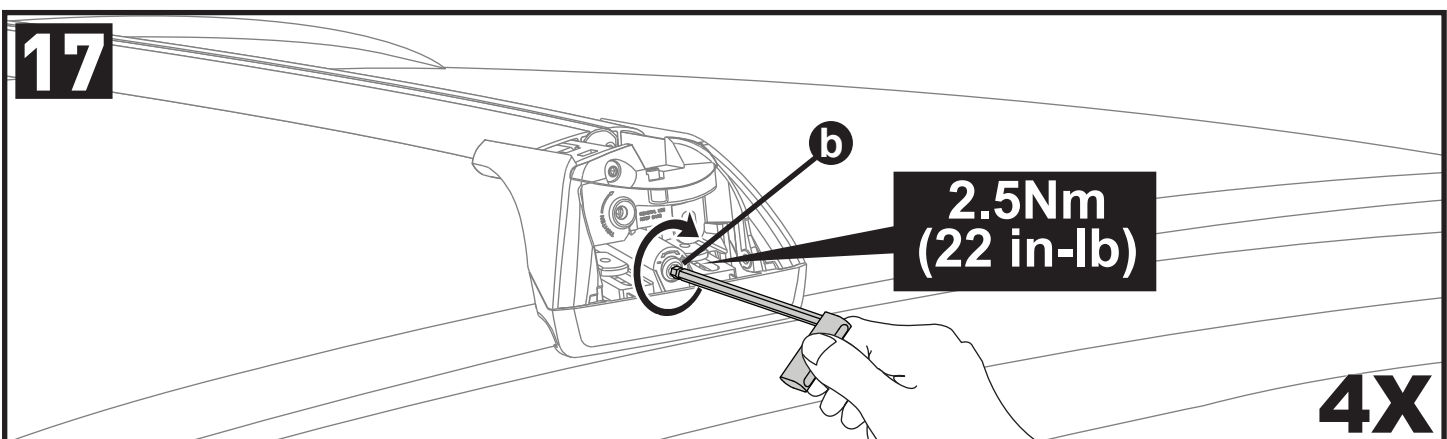

K893

Fitting Kit

MAX kg (lb)					
					
Lexus NX 200t 5dr SUV 2015+	AU, NZ, EU, USA	75 kg (165 lb)			
Lexus NX 300h 5dr SUV 2015+	AU, NZ, EU, USA, CN	75 kg (165 lb)			

CONTENTS • CONTENUTO • CONTENIDO • INHALT • CONTENUTI

Flush Bar (F)

Through Bar (T)

Heavy Duty Bar (HD)

Square Bar/P-Bar (P)

K893

= 1.1 kg (2.5 lbs.)

14

15

16

17

18

2Nm
(18 in-lb)

4X

19

F

T

HD

P

4X

20

21

4X

4X

K893	X 1	X 2
Lexus NX	920mm/36 1/4"	835mm/32 7/8"