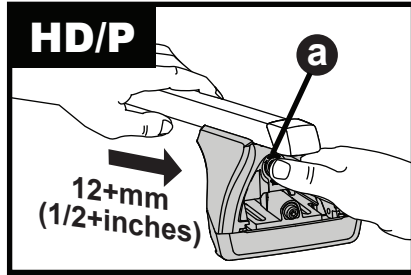

Flush Bar (F)

Through Bar (T)

Heavy Duty Bar (HD)

Square Bar/P-Bar (P)

K893

= 1.1 kg (2.5 lbs.)

14

15

16

17

18

2Nm
(18 in-lb)

4X

19

F

T