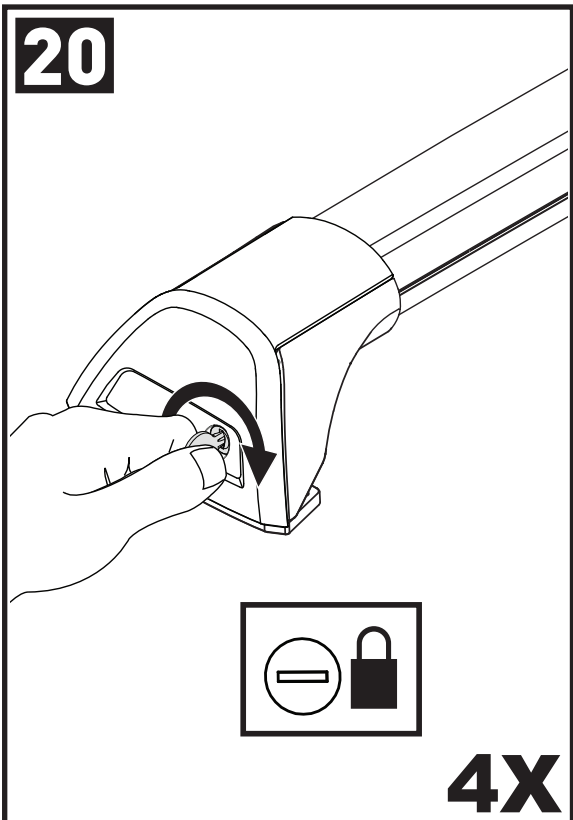

18

2Nm
(18 in-lb)

4X

19

F

T

HD

P

4X

20

21

4X

4X