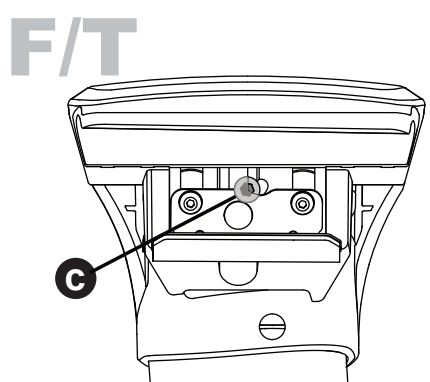

Flush Bar (F)

Through Bar (T)

Heavy Duty Bar (HD)

Square Bar/P-Bar (P)

K893

= 1.1 kg (2.5 lbs.)

14

15

16

17

18

2Nm
(18 in-lb)

4X

19

F

T