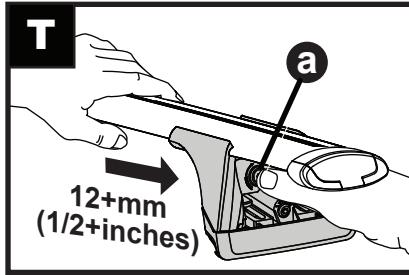

Flush Bar (F)

Through Bar (T)

Heavy Duty Bar (HD)

Square Bar/P-Bar (P)

K893

= 1.1 kg (2.5 lbs.)

14

15

16

17

18

2Nm
(18 in-lb)

4X

19

F

T