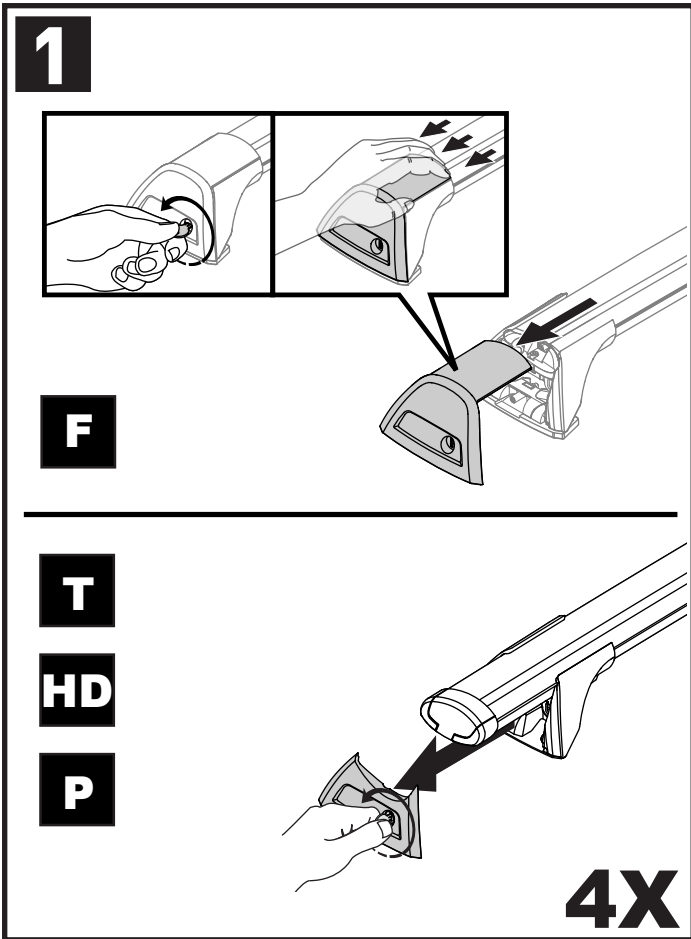

Flush Bar (F)

Through Bar (T)

Heavy Duty Bar (HD)

Square Bar/P-Bar (P)

K893

= 1.1 kg (2.5 lbs.)

14

15