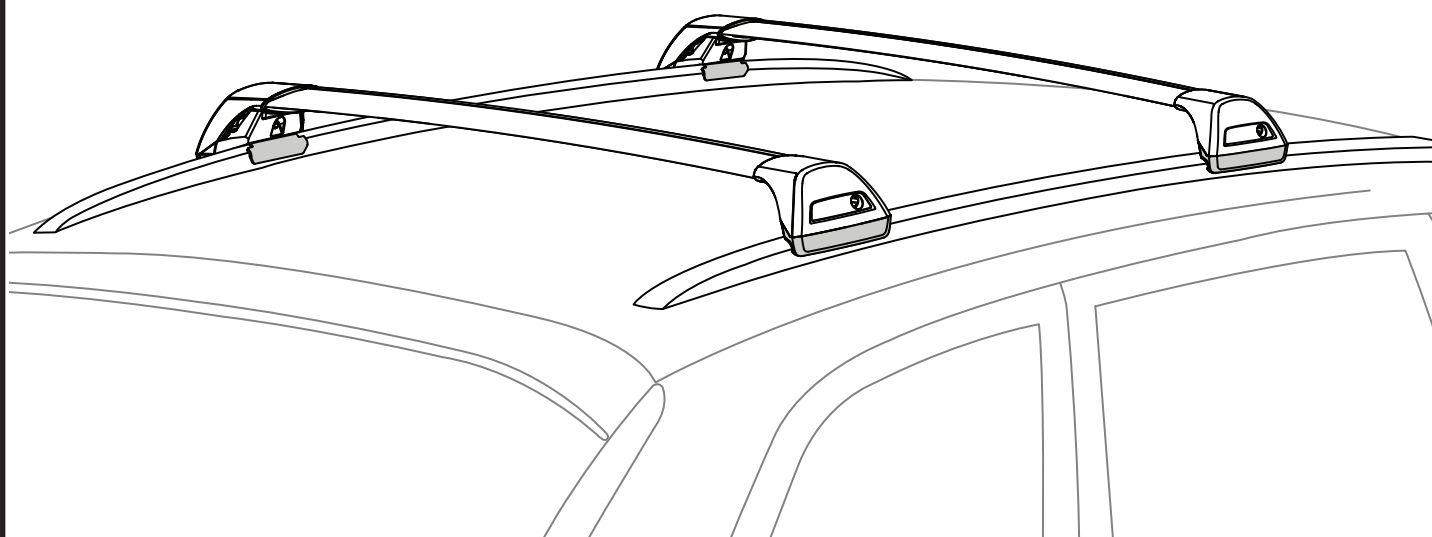

K893

Fitting Kit

MAX kg (lb)					
					
Lexus NX 200t 5dr SUV 2015+	AU, NZ, EU, USA	75 kg (165 lb)			
Lexus NX 300h 5dr SUV 2015+	AU, NZ, EU, USA, CN	75 kg (165 lb)			

CONTENTS • CONTENUTO • CONTENIDO • INHALT • CONTENUTI

Flush Bar (F)

Through Bar (T)

Heavy Duty Bar (HD)

Square Bar/P-Bar (P)

K893

= 1.1 kg (2.5 lbs.)

14

15