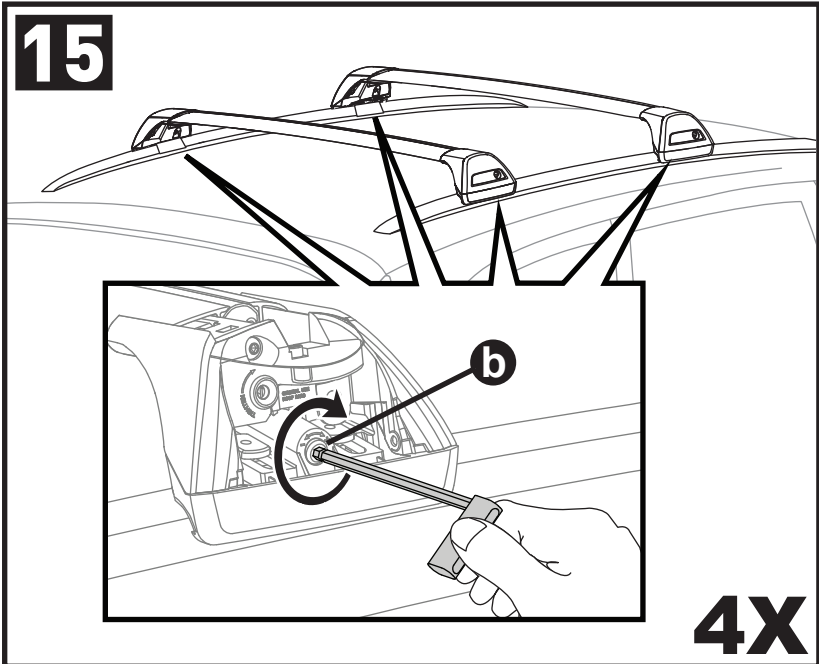

Flush Bar (F)

Through Bar (T)

Heavy Duty Bar (HD)

Square Bar/P-Bar (P)

K893

= 1.1 kg (2.5 lbs.)

14

15