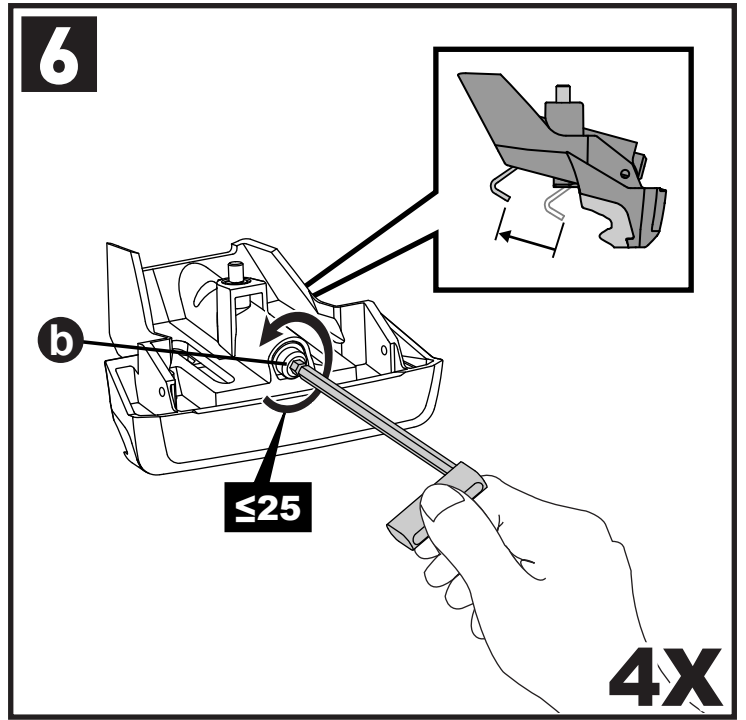

Flush Bar (F)

Through Bar (T)

Heavy Duty Bar (HD)

Square Bar/P-Bar (P)

K893

= 1.1 kg (2.5 lbs.)

14

15