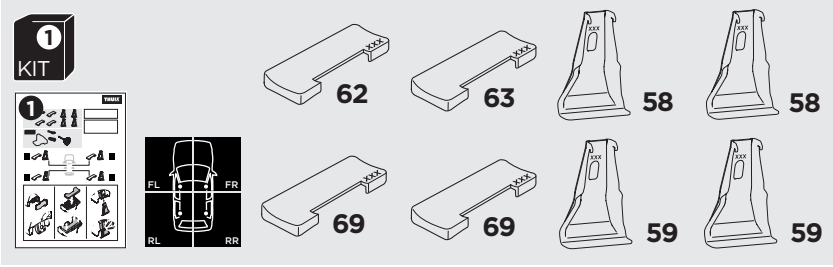

1

Kit 145013

AUDI A3, 5-dr Hatchback, 12-

ISO 11154-E

THULE WingBar Evo	THULE WingBar Edge	THULE WingBar	THULE SquareBar	Evo X (scale)	Edge X (scale)
AUDI A3, 5-dr Hatchback, 12-				38,5	B

THULE ProBar	THULE SlideBar	X (mm/inch)		
AUDI A3, 5-dr Hatchback, 12-		1036 mm / 40 3/4"		

THULE WingBar Evo	THULE WingBar Edge	THULE WingBar	THULE SquareBar	Evo Y (scale)	Edge Y (scale)
AUDI A3, 5-dr Hatchback, 12-				33	M

THULE ProBar	THULE SlideBar	Y (mm/inch)		
AUDI A3, 5-dr Hatchback, 12-		981 mm / 38 5/8"		

	W (mm/inch)	Z (mm/inch)
AUDI A3, 5-dr Hatchback, 12-	720 mm / 28 3/8"	250 mm / 9 7/8"