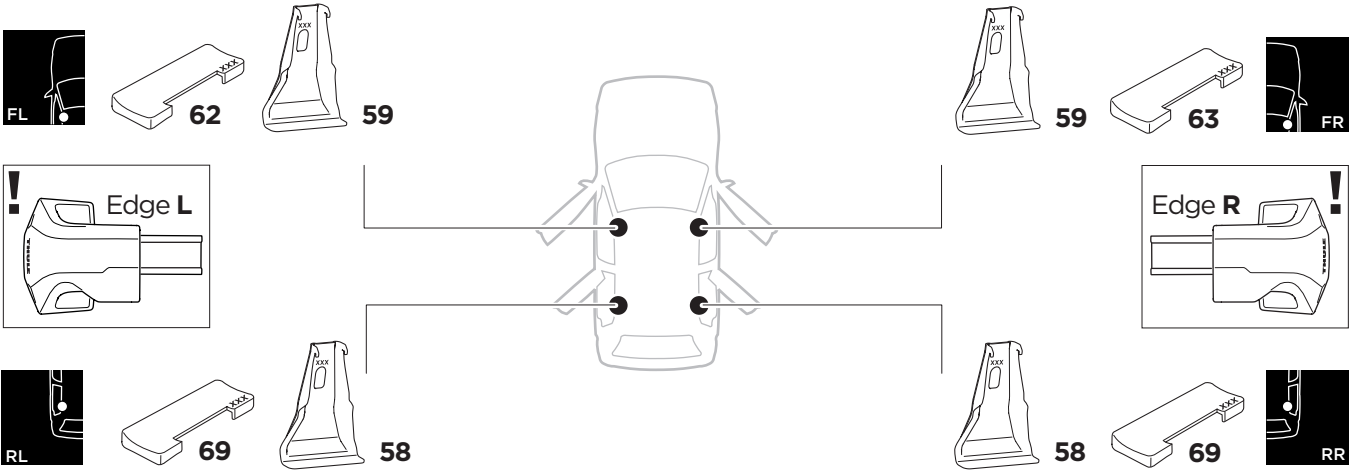

1

Kit 145013

AUDI A3, 5-dr Hatchback, 12-

ISO 11154-E

THULE WingBar Evo	THULE WingBar Edge	THULE WingBar	THULE SquareBar	Evo X (scale)	Edge X (scale)
AUDI A3, 5-dr Hatchback, 12-				38,5	B

THULE ProBar	THULE SlideBar	X (mm/inch)		
AUDI A3, 5-dr Hatchback, 12-		1036 mm / 40 3/4"		

THULE WingBar Evo	THULE WingBar Edge	THULE WingBar	THULE SquareBar	Evo Y (scale)	Edge Y (scale)
AUDI A3, 5-dr Hatchback, 12-				33	M

THULE ProBar	THULE SlideBar	Y (mm/inch)		
AUDI A3, 5-dr Hatchback, 12-		981 mm / 38 5/8"		

	W (mm/inch)	Z (mm/inch)
AUDI A3, 5-dr Hatchback, 12-	720 mm / 28 3/8"	250 mm / 9 7/8"