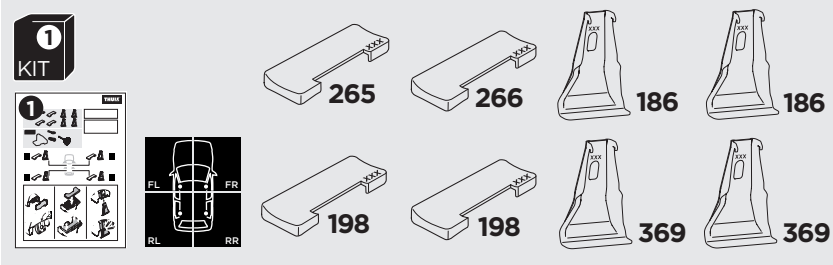

1

Kit 145082

TOYOTA Camry, 4-dr Sedan, 18-

ISO 11154-E

THULE WingBar Evo	THULE WingBar Edge	THULE WingBar	THULE SquareBar	Evo X (scale)	Edge X (scale)
TOYOTA Camry, 4-dr Sedan, 18-				39,5	R
THULE ProBar	THULE SlideBar				X (mm/inch)
TOYOTA Camry, 4-dr Sedan, 18-				1046 mm / 41 1/8"	

THULE WingBar Evo	THULE WingBar Edge	THULE WingBar	THULE SquareBar	Evo Y (scale)	Edge Y (scale)
TOYOTA Camry, 4-dr Sedan, 18-				37	E
THULE ProBar	THULE SlideBar				Y (mm/inch)
TOYOTA Camry, 4-dr Sedan, 18-				1021 mm / 40 1/4"	

	W (mm/inch)	Z (mm/inch)
TOYOTA Camry, 4-dr Sedan, 18-	775 mm / 30 1/2"	200 mm / 7 7/8"