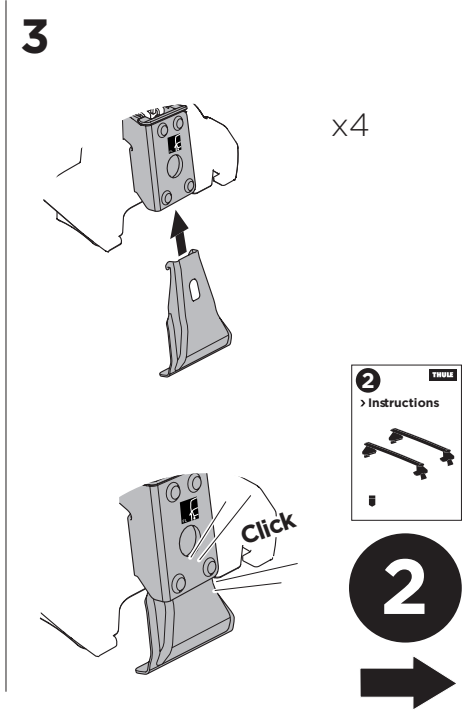

1

Kit 145082

TOYOTA Camry, 4-dr Sedan, 18-

ISO 11154-E

THULE WingBar Evo	THULE WingBar Edge	THULE WingBar	THULE SquareBar	Evo X (scale)	Edge X (scale)
TOYOTA Camry, 4-dr Sedan, 18-				39,5	R
THULE ProBar	THULE SlideBar				X (mm/inch)
TOYOTA Camry, 4-dr Sedan, 18-				1046 mm / 41 1/8"	

THULE WingBar Evo	THULE WingBar Edge	THULE WingBar	THULE SquareBar	Evo Y (scale)	Edge Y (scale)
TOYOTA Camry, 4-dr Sedan, 18-				37	E
THULE ProBar	THULE SlideBar				Y (mm/inch)
TOYOTA Camry, 4-dr Sedan, 18-				1021 mm / 40 1/4"	

	W (mm/inch)	Z (mm/inch)
TOYOTA Camry, 4-dr Sedan, 18-	775 mm / 30 1/2"	200 mm / 7 7/8"