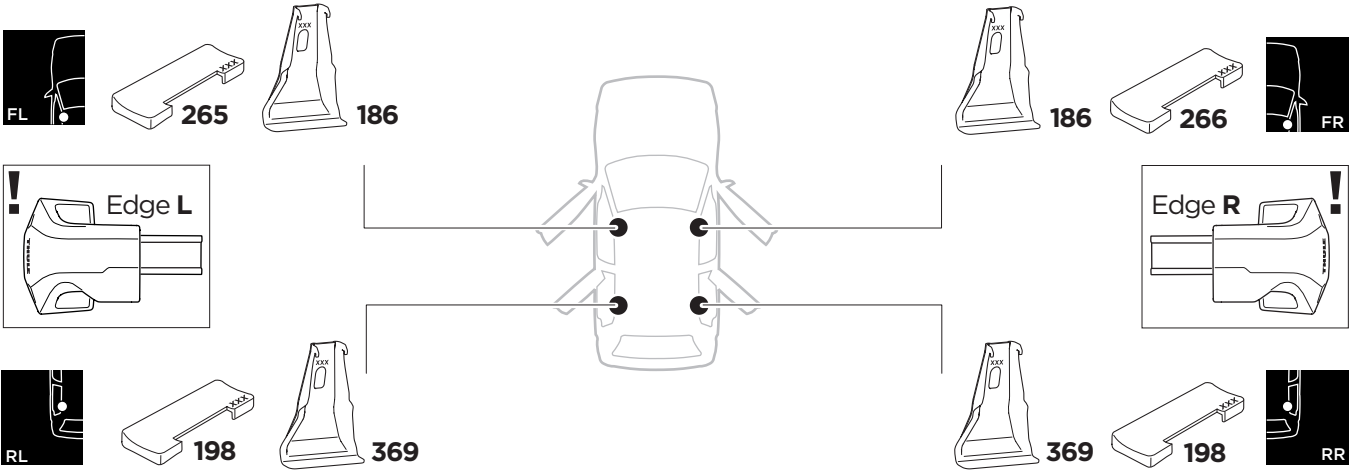

1

Kit 145082

TOYOTA Camry, 4-dr Sedan, 18-

ISO 11154-E

THULE WingBar Evo	THULE WingBar Edge	THULE WingBar	THULE SquareBar	Evo X (scale)	Edge X (scale)
TOYOTA Camry, 4-dr Sedan, 18-				39,5	R
THULE ProBar	THULE SlideBar				X (mm/inch)
TOYOTA Camry, 4-dr Sedan, 18-				1046 mm / 41 1/8"	

THULE WingBar Evo	THULE WingBar Edge	THULE WingBar	THULE SquareBar	Evo Y (scale)	Edge Y (scale)
TOYOTA Camry, 4-dr Sedan, 18-				37	E
THULE ProBar	THULE SlideBar				Y (mm/inch)
TOYOTA Camry, 4-dr Sedan, 18-				1021 mm / 40 1/4"	

	W (mm/inch)	Z (mm/inch)
TOYOTA Camry, 4-dr Sedan, 18-	775 mm / 30 1/2"	200 mm / 7 7/8"