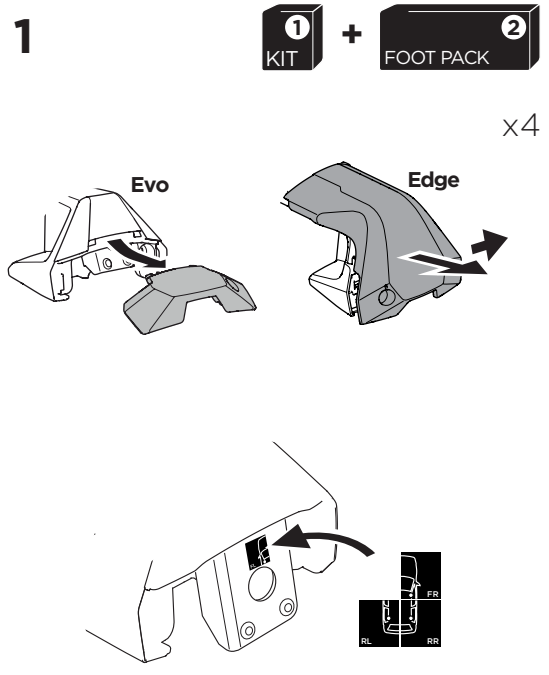

1

Kit 145082

TOYOTA Camry, 4-dr Sedan, 18-

ISO 11154-E

THULE WingBar Evo	THULE WingBar Edge	THULE WingBar	THULE SquareBar	Evo X (scale)	Edge X (scale)
TOYOTA Camry, 4-dr Sedan, 18-				39,5	R
THULE ProBar	THULE SlideBar				X (mm/inch)
TOYOTA Camry, 4-dr Sedan, 18-				1046 mm / 41 1/8"	

THULE WingBar Evo	THULE WingBar Edge	THULE WingBar	THULE SquareBar	Evo Y (scale)	Edge Y (scale)
TOYOTA Camry, 4-dr Sedan, 18-				37	E
THULE ProBar	THULE SlideBar				Y (mm/inch)
TOYOTA Camry, 4-dr Sedan, 18-				1021 mm / 40 1/4"	