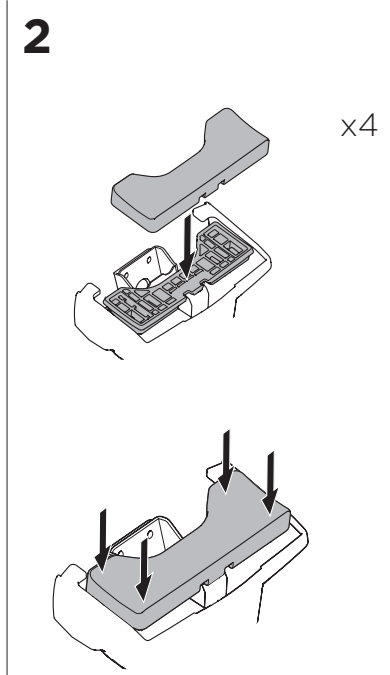

1

Kit 145082

TOYOTA Camry, 4-dr Sedan, 18-

ISO 11154-E

THULE WingBar Evo	THULE WingBar Edge	THULE WingBar	THULE SquareBar	Evo X (scale)	Edge X (scale)
TOYOTA Camry, 4-dr Sedan, 18-				39,5	R
THULE ProBar	THULE SlideBar				X (mm/inch)
TOYOTA Camry, 4-dr Sedan, 18-				1046 mm / 41 1/8"	

THULE WingBar Evo	THULE WingBar Edge	THULE WingBar	THULE SquareBar	Evo Y (scale)	Edge Y (scale)
TOYOTA Camry, 4-dr Sedan, 18-				37	E
THULE ProBar	THULE SlideBar				Y (mm/inch)
TOYOTA Camry, 4-dr Sedan, 18-				1021 mm / 40 1/4"	

	W (mm/inch)	Z (mm/inch)
TOYOTA Camry, 4-dr Sedan, 18-	775 mm / 30 1/2"	200 mm / 7 7/8"