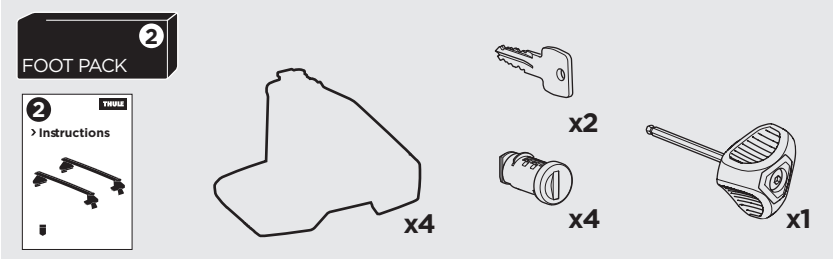

1

Kit 145082

TOYOTA Camry, 4-dr Sedan, 18-

ISO 11154-E

THULE WingBar Evo	THULE WingBar Edge	THULE WingBar	THULE SquareBar	Evo X (scale)	Edge X (scale)
TOYOTA Camry, 4-dr Sedan, 18-				39,5	R
THULE ProBar	THULE SlideBar				X (mm/inch)
TOYOTA Camry, 4-dr Sedan, 18-				1046 mm / 41 1/8"	

THULE WingBar Evo	THULE WingBar Edge	THULE WingBar	THULE SquareBar	Evo Y (scale)	Edge Y (scale)
TOYOTA Camry, 4-dr Sedan, 18-				37	E
THULE ProBar	THULE SlideBar				Y (mm/inch)
TOYOTA Camry, 4-dr Sedan, 18-				1021 mm / 40 1/4"	

	W (mm/inch)	Z (mm/inch)
TOYOTA Camry, 4-dr Sedan, 18-	775 mm / 30 1/2"	200 mm / 7 7/8"