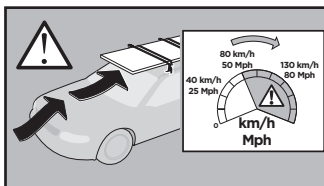

Thule XT Kit 3130

> Instructions

TESLA Model S, 5-dr Hatchback, 13-15 (With glass roof)

This kit is only for vehicles with fixpoint mounting.

ISO 11154-E

183130

C.20160113
509-3130-02

Bring your life
thule.com