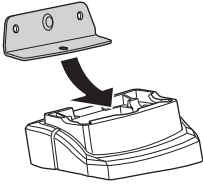

2

A

B

1. **EN** Only a few turns
   DE Nur wenige Umdrehungen
   FR Quelques tours uniquement
   NL Slechts enkele slagen
   IT Solo qualche giro
   ES Sólo algunas vueltas
   PT Noções básicas
   SV Endast några varv
   DK Kun nogle få omgange
   NE Bare noen få omdreinger
   FI Vain muutama kierros
   ET Ainult mõni pööre
   LV Tikai dažī apgriezieni
   LT Tik keli pasukimai
   PL Wystarczy kilka obrotów
   RU Только несколько оборотов

1. **UK** Лише декілька обертів
   BG Само няколко завъртания
   CS Pouze několik otáček
   SK Len niekoľko otáčok
   SL Le nekaj obratov
   HR/BiH Samo nekoliko okreta
   RO Doar câteva rotiri
   HU Csak néhány fordítás
   EL Μόνο λίγες περιστροφές
   TR Yalnızca birkaç tur

بعض دورات فقط

AR

רק מספר סיבובים

HE

1. **ZH** 仅几圈
   JA 2～3回転のみ
   KO 몇 번만 돌리면 됨
   TH เพียงสองสามรอบ

3

x1