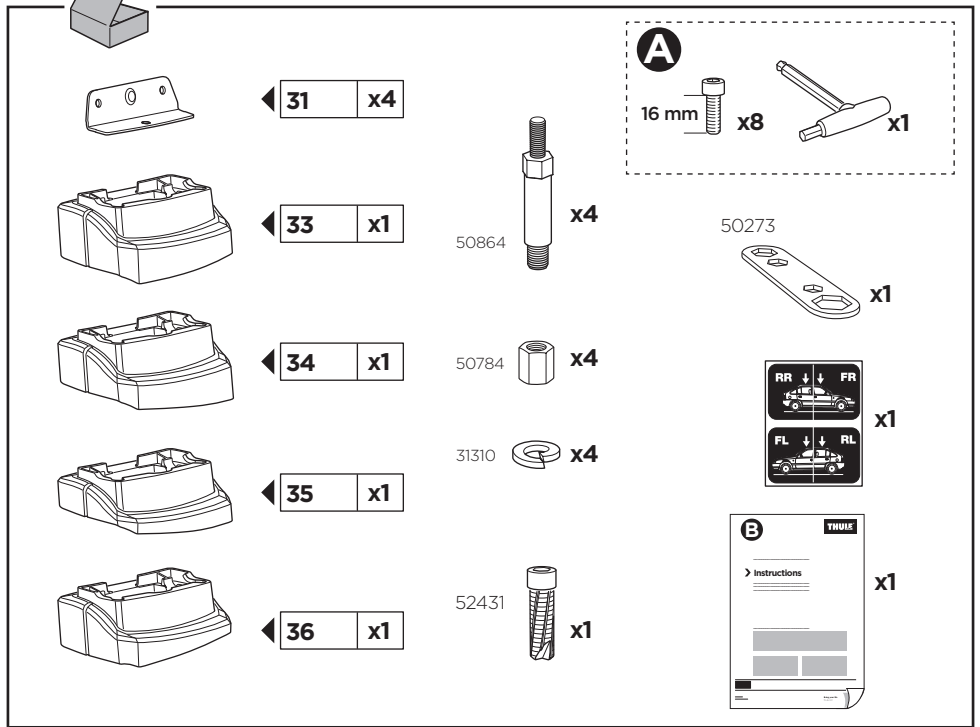

Thule XT Kit 3130

> Instructions

TESLA Model S, 5-dr Hatchback, 13-15 (With glass roof)

This kit is only for vehicles with fixpoint mounting.

ISO 11154-E

183130

C.20160113
509-3130-02

Bring your life
thule.com