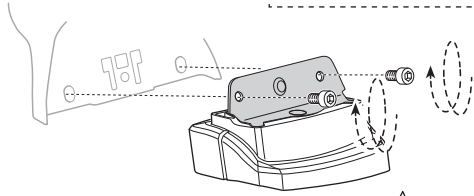

2

A

B

1. **EN** Only a few turns
   DE Nur wenige Umdrehungen
   FR Quelques tours uniquement
   NL Slechts enkele slagen
   IT Solo qualche giro
   ES Sólo algunas vueltas
   PT Noções básicas
   SV Endast några varv
   DK Kun nogle få omgange
   NE Bare noen få omdreinger
   FI Vain muutama kierros
   ET Ainult mõni pööre
   LV Tikai dažī apgriezieni
   LT Tik keli pasukimai
   PL Wystarczy kilka obrotów
   RU Только несколько оборотов

1. **UK** Лише декілька обертів
   BG Само няколко завъртания
   CS Pouze několik otáček
   SK Len niekoľko otáčok
   SL Le nekaj obratov
   HR/BiH Samo nekoliko okreta
   RO Doar câteva rotiri
   HU Csak néhány fordítás
   EL Μόνο λίγες περιστροφές
   TR Yalnızca birkaç tur

بعض دورات فقط

AR

רק מספר סיבובים

HE

1. **ZH** 仅几圈
   JA 2～3回転のみ
   KO 몇 번만 돌리면 됨
   TH เพียงสองสามรอบ

3

x1