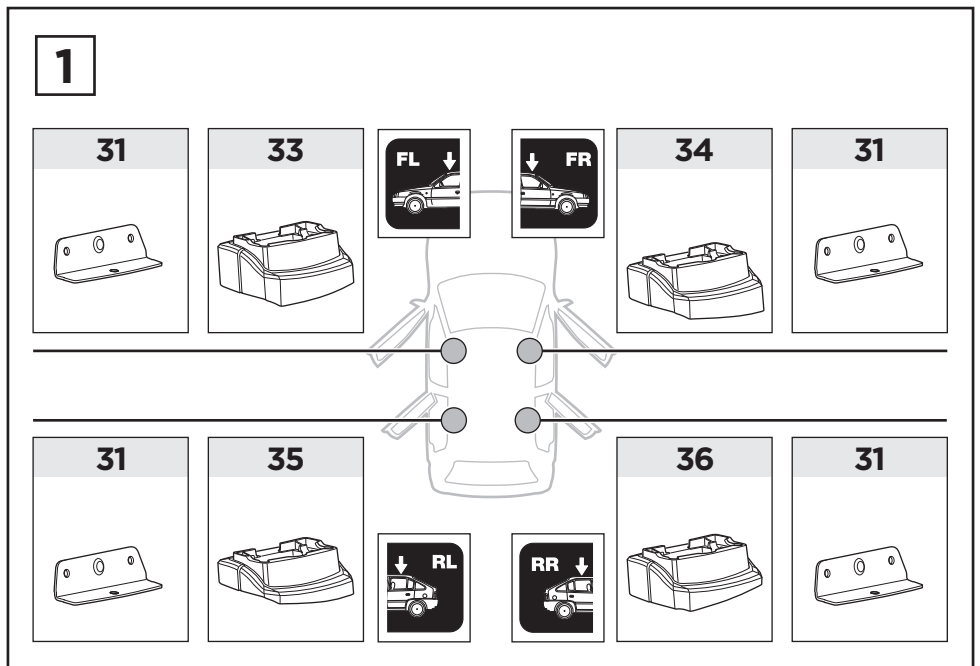

Thule XT Kit 3130

> Instructions

TESLA Model S, 5-dr Hatchback, 13-15 (With glass roof)

This kit is only for vehicles with fixpoint mounting.

ISO 11154-E

183130

C.20160113
509-3130-02

Bring your life
thule.com