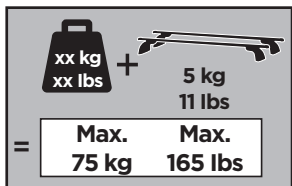

Thule XT Kit 3130

> Instructions

TESLA Model S, 5-dr Hatchback, 13-15 (With glass roof)

This kit is only for vehicles with fixpoint mounting.

ISO 11154-E

183130

C.20160113
509-3130-02

Bring your life
thule.com