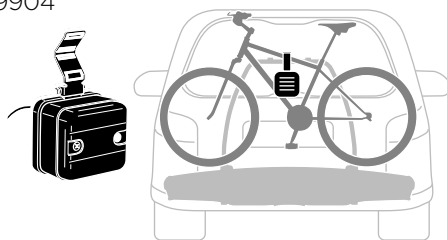

Thule 3rd Brake Light

9904