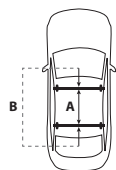

A = min. 550 mm
B = max. 950 mm

Maximum width roof bars mm:

Outside dimensions:

Specifications	440	560	640
L x W x H outside	192 x 82 x 45 cm	216 x 90 x 46 cm	221 x 94 x 47 cm
L x W x H inside	184 x 77 x 44 cm	208 x 85 x 45 cm	213 x 89 x 46 cm
Contents	440 L	560 L	640 L
Empty weight	20 Kg	23,5 Kg	25 Kg
Max. allowed load	75 Kg	75 Kg	75 Kg
Opening	left and right	left and right	left and right
Central locking system	yes	yes	yes
Luggage straps	3	3	3
Mounting system	Premium-Fit	Premium-Fit	Premium-Fit
Suitable for skis and accessories	6 pair	± 7 - 8 pair	± 9 - 10 pair
Material	ABS/PMMA	ABS/PMMA	ABS/PMMA
Metal reinforcement rail bottom (2)	yes	yes	yes
Warranty	5 year	5 year	5 year