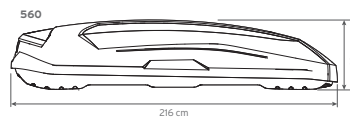

SPECIFICATIONS.

All ins and outs.

The Trivor model is suitable for all standard roof rails. An adapter kit with T-lock profile is available for attachment to aluminium roof rails.

Distance between roof carriers in mm:

A = min. 550 mm
B = max. 950 mm

Maximum width roof bars mm:

Outside dimensions:

Specifications	440	560	640
L x W x H outside	192 x 82 x 45 cm	216 x 90 x 46 cm	221 x 94 x 47 cm
L x W x H inside	184 x 77 x 44 cm	208 x 85 x 45 cm	213 x 89 x 46 cm
Contents	440 L	560 L	640 L
Empty weight	20 Kg	23,5 Kg	25 Kg
Max. allowed load	75 Kg	75 Kg	75 Kg
Opening	left and right	left and right	left and right
Central locking system	yes	yes	yes
Luggage straps	3	3	3
Mounting system	Premium-Fit	Premium-Fit	Premium-Fit
Suitable for skis and accessories	6 pair	± 7 - 8 pair	± 9 - 10 pair
Material	ABS/PMMA	ABS/PMMA	ABS/PMMA
Metal reinforcement rail bottom (2)	yes	yes	yes
Warranty	5 year	5 year	5 year