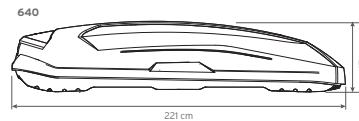

SPECIFICATIONS.

All ins and outs.

The Trivor model is suitable for all standard roof rails. An adapter kit with T-lock profile is available for attachment to aluminium roof rails.

Distance between roof carriers in mm:

A = min. 550 mm
B = max. 950 mm

Maximum width roof bars mm:

Outside dimensions:

Specifications	440	560	640
L x W x H outside	192 x 82 x 45 cm	216 x 90 x 46 cm	221 x 94 x 47 cm
L x W x H inside	184 x 77 x 44 cm	208 x 85 x 45 cm	213 x 89 x 46 cm
Contents	440 L	560 L	640 L
Empty weight	20 Kg	23,5 Kg	25 Kg
Max. allowed load	75 Kg	75 Kg	75 Kg
Opening	left and right	left and right	left and right
Central locking system	yes	yes	yes
Luggage straps	3	3	3
Mounting system	Premium-Fit	Premium-Fit	Premium-Fit
Suitable for skis and accessories	6 pair	± 7 - 8 pair	± 9 - 10 pair
Material	ABS/PMMA	ABS/PMMA	ABS/PMMA
Metal reinforcement rail bottom (2)	yes	yes	yes
Warranty	5 year	5 year	5 year