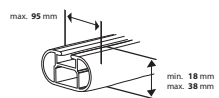

SPECIFICATIONS.

All ins and outs.

The Trivor model is suitable for all standard roof rails. An adapter kit with T-lock profile is available for attachment to aluminium roof rails.

Distance between roof carriers in mm:

A = min. 550 mm
B = max. 950 mm

Maximum width roof bars mm:

Outside dimensions:

Specifications	440	560	640
L x W x H outside	192 x 82 x 45 cm	216 x 90 x 46 cm	221 x 94 x 47 cm
L x W x H inside	184 x 77 x 44 cm	208 x 85 x 45 cm	213 x 89 x 46 cm
Contents	440 L	560 L	640 L
Empty weight	20 Kg	23,5 Kg	25 Kg
Max. allowed load	75 Kg	75 Kg	75 Kg
Opening	left and right	left and right	left and right
Central locking system	yes	yes	yes
Luggage straps	3	3	3
Mounting system	Premium-Fit	Premium-Fit	Premium-Fit
Suitable for skis and accessories	6 pair	± 7 - 8 pair	± 9 - 10 pair
Material	ABS/PMMA	ABS/PMMA	ABS/PMMA
Metal reinforcement rail bottom (2)	yes	yes	yes
Warranty	5 year	5 year	5 year