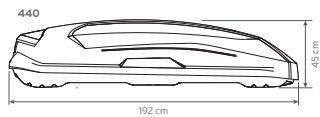

SPECIFICATIONS.

All ins and outs.

The Trivor model is suitable for all standard roof rails. An adapter kit with T-lock profile is available for attachment to aluminium roof rails.

Distance between roof carriers in mm:

A = min. 550 mm
B = max. 950 mm

Maximum width roof bars mm:

Outside dimensions:

Specifications	440	560	640
L x W x H outside	192 x 82 x 45 cm	216 x 90 x 46 cm	221 x 94 x 47 cm
L x W x H inside	184 x 77 x 44 cm	208 x 85 x 45 cm	213 x 89 x 46 cm
Contents	440 L	560 L	640 L
Empty weight	20 Kg	23,5 Kg	25 Kg
Max. allowed load	75 Kg	75 Kg	75 Kg
Opening	left and right	left and right	left and right
Central locking system	yes	yes	yes
Luggage straps	3	3	3
Mounting system	Premium-Fit	Premium-Fit	Premium-Fit
Suitable for skis and accessories	6 pair	± 7 - 8 pair	± 9 - 10 pair
Material	ABS/PMMA	ABS/PMMA	ABS/PMMA
Metal reinforcement rail bottom (2)	yes	yes	yes
Warranty	5 year	5 year	5 year