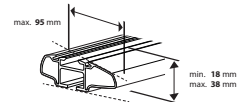

SPECIFICATIONS.

All ins and outs.

The Trivor model is suitable for all standard roof rails. An adapter kit with T-lock profile is available for attachment to aluminium roof rails.

Distance between roof carriers in mm:

A = min. 550 mm
B = max. 950 mm

Maximum width roof bars mm:

Outside dimensions:

Specifications	440	560	640
L x W x H outside	192 x 82 x 45 cm	216 x 90 x 46 cm	221 x 94 x 47 cm
L x W x H inside	184 x 77 x 44 cm	208 x 85 x 45 cm	213 x 89 x 46 cm
Contents	440 L	560 L	640 L
Empty weight	20 Kg	23,5 Kg	25 Kg
Max. allowed load	75 Kg	75 Kg	75 Kg
Opening	left and right	left and right	left and right
Central locking system	yes	yes	yes
Luggage straps	3	3	3
Mounting system	Premium-Fit	Premium-Fit	Premium-Fit
Suitable for skis and accessories	6 pair	± 7 - 8 pair	± 9 - 10 pair
Material	ABS/PMMA	ABS/PMMA	ABS/PMMA
Metal reinforcement rail bottom (2)	yes	yes	yes
Warranty	5 year	5 year	5 year