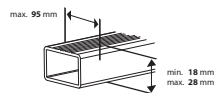

SPECIFICATIONS.

All ins and outs.

The Trivor model is suitable for all standard roof rails. An adapter kit with T-lock profile is available for attachment to aluminium roof rails.

Distance between roof carriers in mm:

A = min. 550 mm
B = max. 950 mm

Maximum width roof bars mm:

Outside dimensions:

Specifications	440	560	640
L x W x H outside	192 x 82 x 45 cm	216 x 90 x 46 cm	221 x 94 x 47 cm
L x W x H inside	184 x 77 x 44 cm	208 x 85 x 45 cm	213 x 89 x 46 cm
Contents	440 L	560 L	640 L
Empty weight	20 Kg	23,5 Kg	25 Kg
Max. allowed load	75 Kg	75 Kg	75 Kg
Opening	left and right	left and right	left and right
Central locking system	yes	yes	yes
Luggage straps	3	3	3
Mounting system	Premium-Fit	Premium-Fit	Premium-Fit
Suitable for skis and accessories	6 pair	± 7 - 8 pair	± 9 - 10 pair
Material	ABS/PMMA	ABS/PMMA	ABS/PMMA
Metal reinforcement rail bottom (2)	yes	yes	yes
Warranty	5 year	5 year	5 year