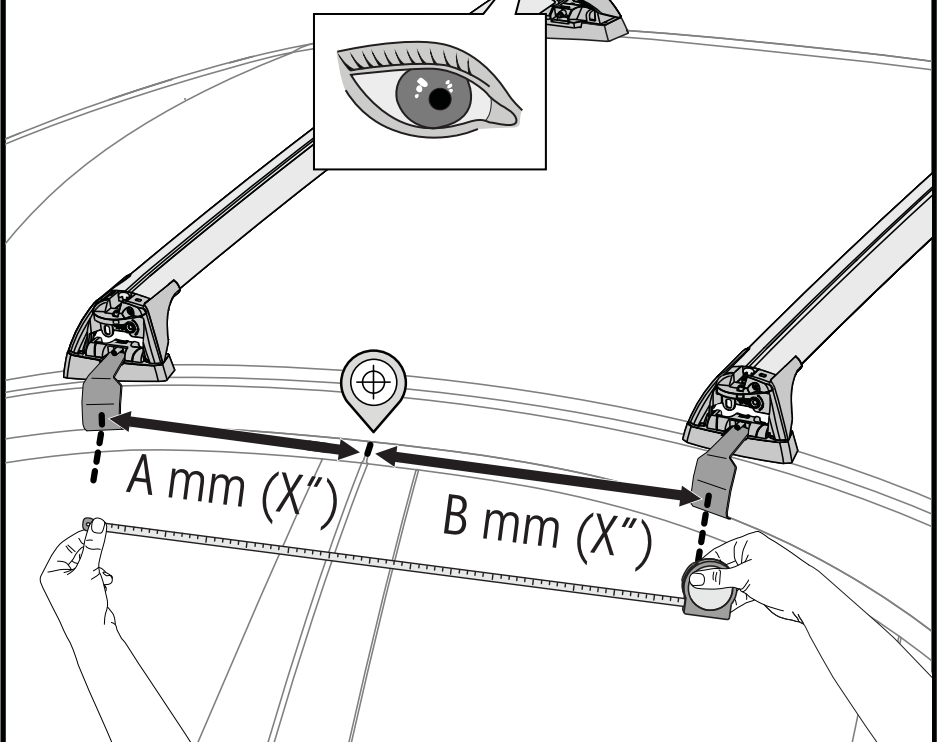

20

7 mm / inches

Make Model, Variant, xdr, Vehicle Type xx+	AU, NZ, CN, US, EU, ZA	A	B
Make Model, Variant, xdr, Vehicle Type xx+	AU, NZ, CN, US, EU, ZA	xxxx mm (xxx xxx)	xxxx mm (xxx xxx)
Make Model, Variant, xdr, Vehicle Type xx+	AU, NZ, CN, US, EU, ZA	xxxx mm (xxx xxx)	xxxx mm (xxx xxx)
Make Model, Variant, xdr, Vehicle Type xx+	AU, NZ, CN, US, EU, ZA	xxxx mm (xxx xxx)	xxxx mm (xxx xxx)