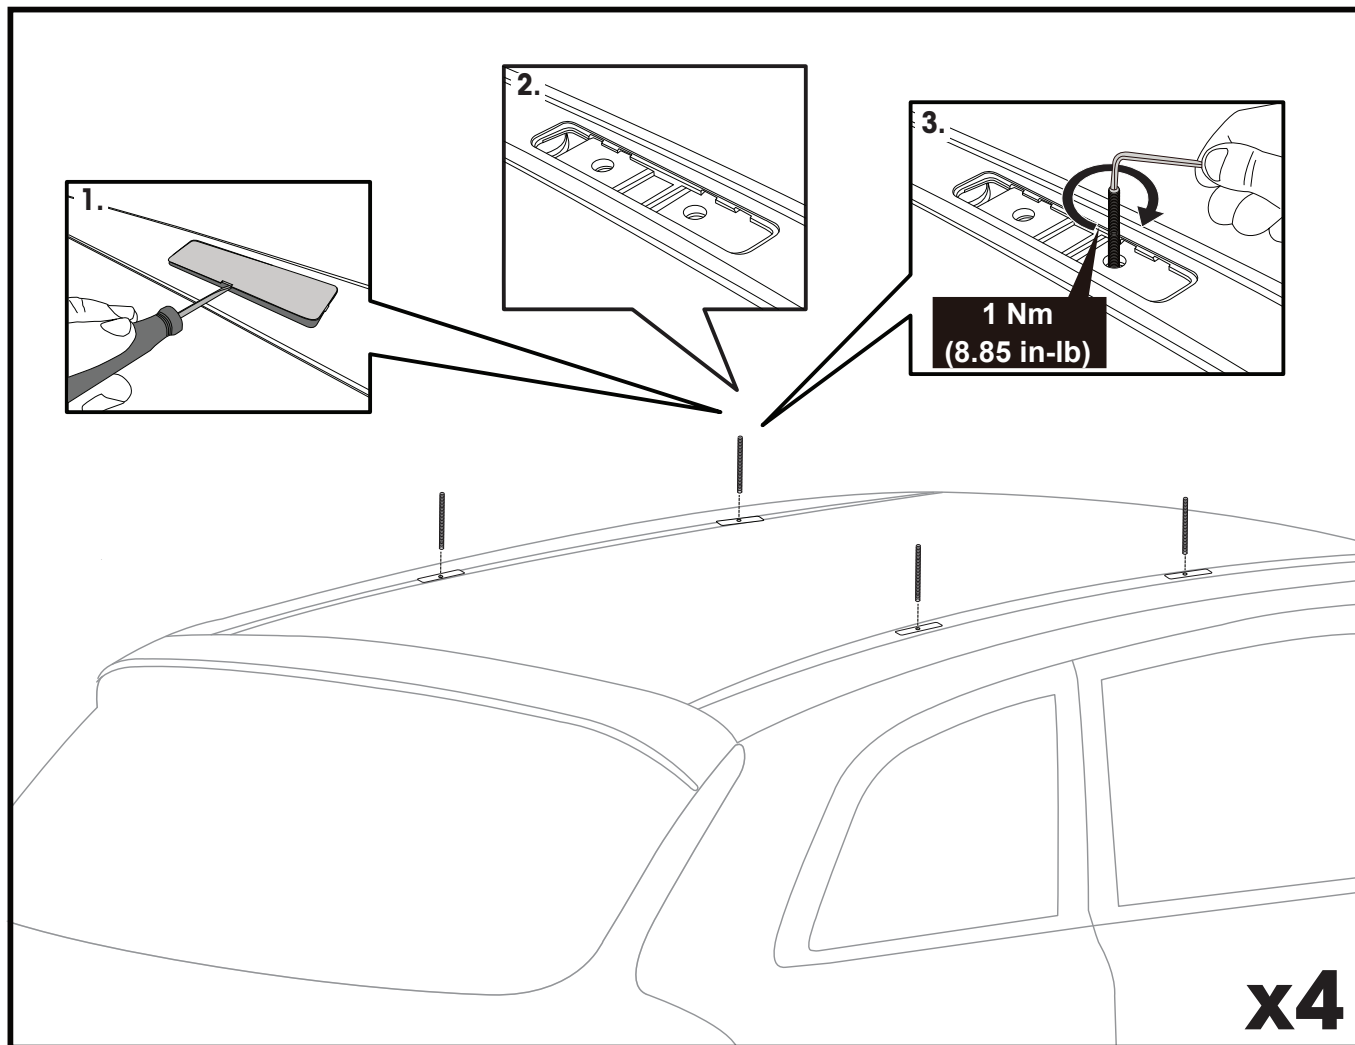

5

6

x4

7

		1	2	A	B
Fiat Doblo, 5dr Van 10+	AU, EU, ZA	X = 970 mm (38 1/4")	X = 965 mm (38")	A = 20 mm (6/8")	B = 835 mm (32 7/8")
Mazda 5, 5dr MPV 06-10	EU	X = 832 mm (32 3/4")	X = 793 mm (31 2/8")	-A = 120 mm (4 3/4")	B = 680 mm (26 3/4")
Mazda 5, 5dr MPV 07-10	ZA	X = 832 mm (32 3/4")	X = 793 mm (31 2/8")	-A = 120 mm (4 3/4")	B = 680 mm (26 3/4")
Mazda 5, 5dr MPV 08-08	CN	X = 832 mm (32 3/4")	X = 793 mm (31 2/8")	-A = 120 mm (4 3/4")	B = 680 mm (26 3/4")
Mazda 5, 5dr MPV Jul 10+	EU, ZA	X = 835 mm (32 7/8")	X = 790 mm (31 1/8")	-A = 135 mm (5 3/8")	B = 680 mm (26 3/4")
Mazda 5, 5dr MPV 11-13	CN	X = 835 mm (32 7/8")	X = 790 mm (31 1/8")	-A = 135 mm (5 3/8")	B = 680 mm (26 3/4")
Mazda CX-9, 5dr SUV 07-16	EU	X = 955 mm (37 5/8")	X = 930 mm (36 5/8")	-A = 260 mm (10 1/4")	B = 810 mm (31 7/8")
Mazda CX-9, 5dr SUV 07-Jun 16	AU, NZ	X = 955 mm (37 5/8")	X = 930 mm (36 5/8")	-A = 260 mm (10 1/4")	B = 810 mm (31 7/8")
Mazda Premacy, 5dr MPV 05-10	AU, NZ	X = 832 mm (32 3/4")	X = 793 mm (31 2/8")	-A = 120 mm (4 3/4")	B = 680 mm (26 3/4")
Mazda Premacy, 5dr MPV 10+	AU	X = 835 mm (32 7/8")	X = 790 mm (31 1/8")	-A = 135 mm (5 3/8")	B = 680 mm (26 3/4")
Mazda Premacy, 5dr MPV Jul 10+	NZ	X = 835 mm (32 7/8")	X = 790 mm (31 1/8")	-A = 135 mm (5 3/8")	B = 680 mm (26 3/4")
Mercedes-Benz Viano, 4dr Van 04-13	AU, EU, NZ, ZA	X = 1115 mm (43 7/8")	X = 1120 mm (44 1/8")	-A = 370 mm (14 5/8")	B = 250 mm (9 7/8")
Nissan Primera, 5dr Estate 00-07	ZA	X = 740 mm (29 1/8")	X = 740 mm (29 1/8")	-A = 240 mm (9 1/2")	B = 500 mm (19 5/8")
Nissan Primera W12, 5dr Estate 02-07	EU	X = 740 mm (29 1/8")	X = 740 mm (29 1/8")	-A = 240 mm (9 1/2")	B = 500 mm (19 5/8")
Nissan Primera W12, 5dr Wagon 02-07	AU, NZ	X = 740 mm (29 1/8")	X = 740 mm (29 1/8")	-A = 240 mm (9 1/2")	B = 500 mm (19 5/8")
Opel Combo, 5dr Van 10-18	EU	X = 970 mm (38 1/4")	X = 965 mm (38")	A = 20 mm (6/8")	B = 835 mm (32 7/8")
Subaru Tribeca, 5dr SUV 06+	ZA	X = 950 mm (37 3/8")	X = 910 mm (35 7/8")	A = 160 mm (6 1/4")	B = 920 mm (36 1/4")
Subaru Tribeca, 5dr 06-07	EU	X = 950 mm (37 3/8")	X = 910 mm (35 7/8")	A = 160 mm (6 1/4")	B = 920 mm (36 1/4")
Subaru Tribeca, 5dr SUV Nov 06-Nov 07	AU, NZ	X = 950 mm (37 3/8")	X = 910 mm (35 7/8")	A = 160 mm (6 1/4")	B = 920 mm (36 1/4")
Vauxhall Combo, 5dr Van 11-18	EU	X = 970 mm (38 1/4")	X = 965 mm (38")	A = 20 mm (6/8")	B = 835 mm (32 7/8")