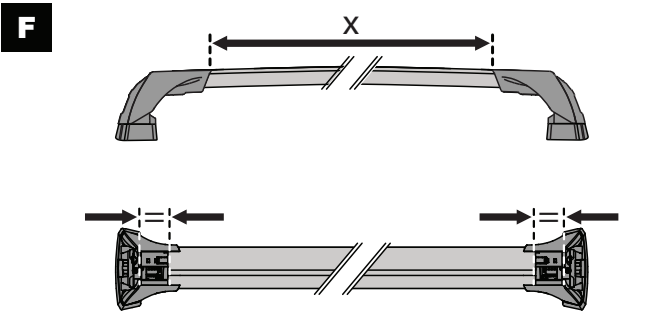

5

6

x4

7

		1	2	A	B
Fiat Doblo, 5dr Van 10+	AU, EU, ZA	X = 970 mm (38 1/4")	X = 965 mm (38")	A = 20 mm (6/8")	B = 835 mm (32 7/8")
Mazda 5, 5dr MPV 06-10	EU	X = 832 mm (32 3/4")	X = 793 mm (31 2/8")	-A = 120 mm (4 3/4")	B = 680 mm (26 3/4")
Mazda 5, 5dr MPV 07-10	ZA	X = 832 mm (32 3/4")	X = 793 mm (31 2/8")	-A = 120 mm (4 3/4")	B = 680 mm (26 3/4")
Mazda 5, 5dr MPV 08-08	CN	X = 832 mm (32 3/4")	X = 793 mm (31 2/8")	-A = 120 mm (4 3/4")	B = 680 mm (26 3/4")
Mazda 5, 5dr MPV Jul 10+	EU, ZA	X = 835 mm (32 7/8")	X = 790 mm (31 1/8")	-A = 135 mm (5 3/8")	B = 680 mm (26 3/4")
Mazda 5, 5dr MPV 11-13	CN	X = 835 mm (32 7/8")	X = 790 mm (31 1/8")	-A = 135 mm (5 3/8")	B = 680 mm (26 3/4")
Mazda CX-9, 5dr SUV 07-16	EU	X = 955 mm (37 5/8")	X = 930 mm (36 5/8")	-A = 260 mm (10 1/4")	B = 810 mm (31 7/8")
Mazda CX-9, 5dr SUV 07-Jun 16	AU, NZ	X = 955 mm (37 5/8")	X = 930 mm (36 5/8")	-A = 260 mm (10 1/4")	B = 810 mm (31 7/8")
Mazda Premacy, 5dr MPV 05-10	AU, NZ	X = 832 mm (32 3/4")	X = 793 mm (31 2/8")	-A = 120 mm (4 3/4")	B = 680 mm (26 3/4")
Mazda Premacy, 5dr MPV 10+	AU	X = 835 mm (32 7/8")	X = 790 mm (31 1/8")	-A = 135 mm (5 3/8")	B = 680 mm (26 3/4")
Mazda Premacy, 5dr MPV Jul 10+	NZ	X = 835 mm (32 7/8")	X = 790 mm (31 1/8")	-A = 135 mm (5 3/8")	B = 680 mm (26 3/4")
Mercedes-Benz Viano, 4dr Van 04-13	AU, EU, NZ, ZA	X = 1115 mm (43 7/8")	X = 1120 mm (44 1/8")	-A = 370 mm (14 5/8")	B = 250 mm (9 7/8")
Nissan Primera, 5dr Estate 00-07	ZA	X = 740 mm (29 1/8")	X = 740 mm (29 1/8")	-A = 240 mm (9 1/2")	B = 500 mm (19 5/8")
Nissan Primera W12, 5dr Estate 02-07	EU	X = 740 mm (29 1/8")	X = 740 mm (29 1/8")	-A = 240 mm (9 1/2")	B = 500 mm (19 5/8")
Nissan Primera W12, 5dr Wagon 02-07	AU, NZ	X = 740 mm (29 1/8")	X = 740 mm (29 1/8")	-A = 240 mm (9 1/2")	B = 500 mm (19 5/8")
Opel Combo, 5dr Van 10-18	EU	X = 970 mm (38 1/4")	X = 965 mm (38")	A = 20 mm (6/8")	B = 835 mm (32 7/8")
Subaru Tribeca, 5dr SUV 06+	ZA	X = 950 mm (37 3/8")	X = 910 mm (35 7/8")	A = 160 mm (6 1/4")	B = 920 mm (36 1/4")
Subaru Tribeca, 5dr 06-07	EU	X = 950 mm (37 3/8")	X = 910 mm (35 7/8")	A = 160 mm (6 1/4")	B = 920 mm (36 1/4")
Subaru Tribeca, 5dr SUV Nov 06-Nov 07	AU, NZ	X = 950 mm (37 3/8")	X = 910 mm (35 7/8")	A = 160 mm (6 1/4")	B = 920 mm (36 1/4")
Vauxhall Combo, 5dr Van 11-18	EU	X = 970 mm (38 1/4")	X = 965 mm (38")	A = 20 mm (6/8")	B = 835 mm (32 7/8")