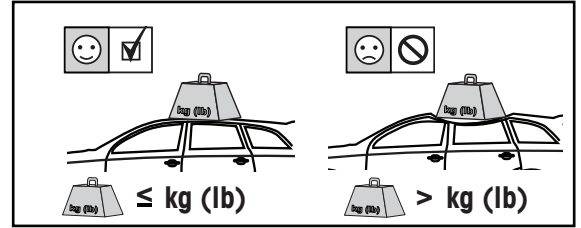

**MAXIMUM kg (lb) • MAXIMUM kg • MÁXIMO kg • MAXIMUM kg • МАКСИМАЛТ kg • MÁXIMO kg
МАКСИМУМ кг • MASSIMO kg • MAKSYMALNEJ kg • MAXIMÁLNÍ kg • MAXIMÁLNE kg
MAXIMUM kg • MAXIMAL kg • MAKSIMAL kg • МАКСИМАЛЬНА kg • ENIMMÄISMÄÄRÄ kg**

		F T P	HD
Fiat Doblo, 5dr Van 10+	AU, EU, ZA	75 kg (165 lb)	75 kg (165 lb)
Mazda 5, 5dr MPV 06-10	EU	75 kg (165 lb)	75 kg (165 lb)
Mazda 5, 5dr MPV 07-10	ZA	75 kg (165 lb)	75 kg (165 lb)
Mazda 5, 5dr MPV 08-08	CN	75 kg (165 lb)	75 kg (165 lb)
Mazda 5, 5dr MPV Jul 10+	EU, ZA	75 kg (165 lb)	75 kg (165 lb)
Mazda 5, 5dr MPV 11-13	CN	75 kg (165 lb)	75 kg (165 lb)
Mazda CX-9, 5dr SUV 07-16	EU	75 kg (165 lb)	75 kg (165 lb)
Mazda CX-9, 5dr SUV 07-Jun 16	AU, NZ	75 kg (165 lb)	75 kg (165 lb)
Mazda Premacy, 5dr MPV 05-10	AU, NZ	75 kg (165 lb)	75 kg (165 lb)
Mazda Premacy, 5dr MPV 10+	AU	75 kg (165 lb)	75 kg (165 lb)
Mazda Premacy, 5dr MPV Jul 10+	NZ	75 kg (165 lb)	75 kg (165 lb)
Mercedes-Benz Viano, 4dr Van 04-13	AU, EU, NZ, ZA	75 kg (165 lb)	100 kg (220 lb)
Nissan Primera, 5dr Estate 00-07	ZA	75 kg (165 lb)	75 kg (165 lb)
Nissan Primera W12, 5dr Estate 02-07	EU	75 kg (165 lb)	75 kg (165 lb)
Nissan Primera W12, 5dr Wagon 02-07	AU, NZ	75 kg (165 lb)	75 kg (165 lb)
Opel Combo, 5dr Van 10-18	EU	75 kg (165 lb)	75 kg (165 lb)
Subaru Tribeca, 5dr SUV 06+	ZA	75 kg (165 lb)	75 kg (165 lb)
Subaru Tribeca, 5dr 06-07	EU	75 kg (165 lb)	75 kg (165 lb)
Subaru Tribeca, 5dr SUV Nov 06-Nov 07	AU, NZ	75 kg (165 lb)	75 kg (165 lb)
Vauxhall Combo, 5dr Van 11-18	EU	75 kg (165 lb)	75 kg (165 lb)