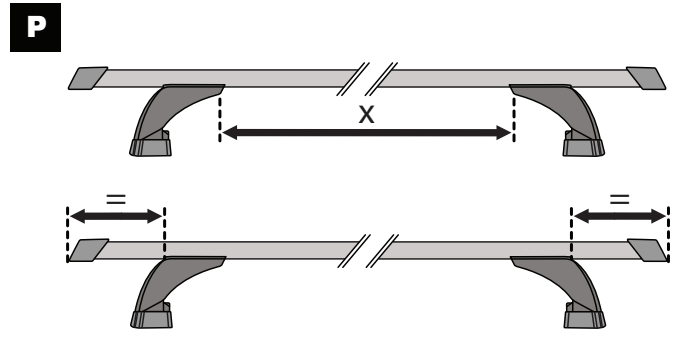

5

6

x4

7

		1	2	A	B
Fiat Doblo, 5dr Van 10+	AU, EU, ZA	X = 970 mm (38 1/4")	X = 965 mm (38")	A = 20 mm (6/8")	B = 835 mm (32 7/8")
Mazda 5, 5dr MPV 06-10	EU	X = 832 mm (32 3/4")	X = 793 mm (31 2/8")	-A = 120 mm (4 3/4")	B = 680 mm (26 3/4")
Mazda 5, 5dr MPV 07-10	ZA	X = 832 mm (32 3/4")	X = 793 mm (31 2/8")	-A = 120 mm (4 3/4")	B = 680 mm (26 3/4")
Mazda 5, 5dr MPV 08-08	CN	X = 832 mm (32 3/4")	X = 793 mm (31 2/8")	-A = 120 mm (4 3/4")	B = 680 mm (26 3/4")
Mazda 5, 5dr MPV Jul 10+	EU, ZA	X = 835 mm (32 7/8")	X = 790 mm (31 1/8")	-A = 135 mm (5 3/8")	B = 680 mm (26 3/4")
Mazda 5, 5dr MPV 11-13	CN	X = 835 mm (32 7/8")	X = 790 mm (31 1/8")	-A = 135 mm (5 3/8")	B = 680 mm (26 3/4")
Mazda CX-9, 5dr SUV 07-16	EU	X = 955 mm (37 5/8")	X = 930 mm (36 5/8")	-A = 260 mm (10 1/4")	B = 810 mm (31 7/8")
Mazda CX-9, 5dr SUV 07-Jun 16	AU, NZ	X = 955 mm (37 5/8")	X = 930 mm (36 5/8")	-A = 260 mm (10 1/4")	B = 810 mm (31 7/8")
Mazda Premacy, 5dr MPV 05-10	AU, NZ	X = 832 mm (32 3/4")	X = 793 mm (31 2/8")	-A = 120 mm (4 3/4")	B = 680 mm (26 3/4")
Mazda Premacy, 5dr MPV 10+	AU	X = 835 mm (32 7/8")	X = 790 mm (31 1/8")	-A = 135 mm (5 3/8")	B = 680 mm (26 3/4")
Mazda Premacy, 5dr MPV Jul 10+	NZ	X = 835 mm (32 7/8")	X = 790 mm (31 1/8")	-A = 135 mm (5 3/8")	B = 680 mm (26 3/4")
Mercedes-Benz Viano, 4dr Van 04-13	AU, EU, NZ, ZA	X = 1115 mm (43 7/8")	X = 1120 mm (44 1/8")	-A = 370 mm (14 5/8")	B = 250 mm (9 7/8")
Nissan Primera, 5dr Estate 00-07	ZA	X = 740 mm (29 1/8")	X = 740 mm (29 1/8")	-A = 240 mm (9 1/2")	B = 500 mm (19 5/8")
Nissan Primera W12, 5dr Estate 02-07	EU	X = 740 mm (29 1/8")	X = 740 mm (29 1/8")	-A = 240 mm (9 1/2")	B = 500 mm (19 5/8")
Nissan Primera W12, 5dr Wagon 02-07	AU, NZ	X = 740 mm (29 1/8")	X = 740 mm (29 1/8")	-A = 240 mm (9 1/2")	B = 500 mm (19 5/8")
Opel Combo, 5dr Van 10-18	EU	X = 970 mm (38 1/4")	X = 965 mm (38")	A = 20 mm (6/8")	B = 835 mm (32 7/8")
Subaru Tribeca, 5dr SUV 06+	ZA	X = 950 mm (37 3/8")	X = 910 mm (35 7/8")	A = 160 mm (6 1/4")	B = 920 mm (36 1/4")
Subaru Tribeca, 5dr 06-07	EU	X = 950 mm (37 3/8")	X = 910 mm (35 7/8")	A = 160 mm (6 1/4")	B = 920 mm (36 1/4")
Subaru Tribeca, 5dr SUV Nov 06-Nov 07	AU, NZ	X = 950 mm (37 3/8")	X = 910 mm (35 7/8")	A = 160 mm (6 1/4")	B = 920 mm (36 1/4")
Vauxhall Combo, 5dr Van 11-18	EU	X = 970 mm (38 1/4")	X = 965 mm (38")	A = 20 mm (6/8")	B = 835 mm (32 7/8")