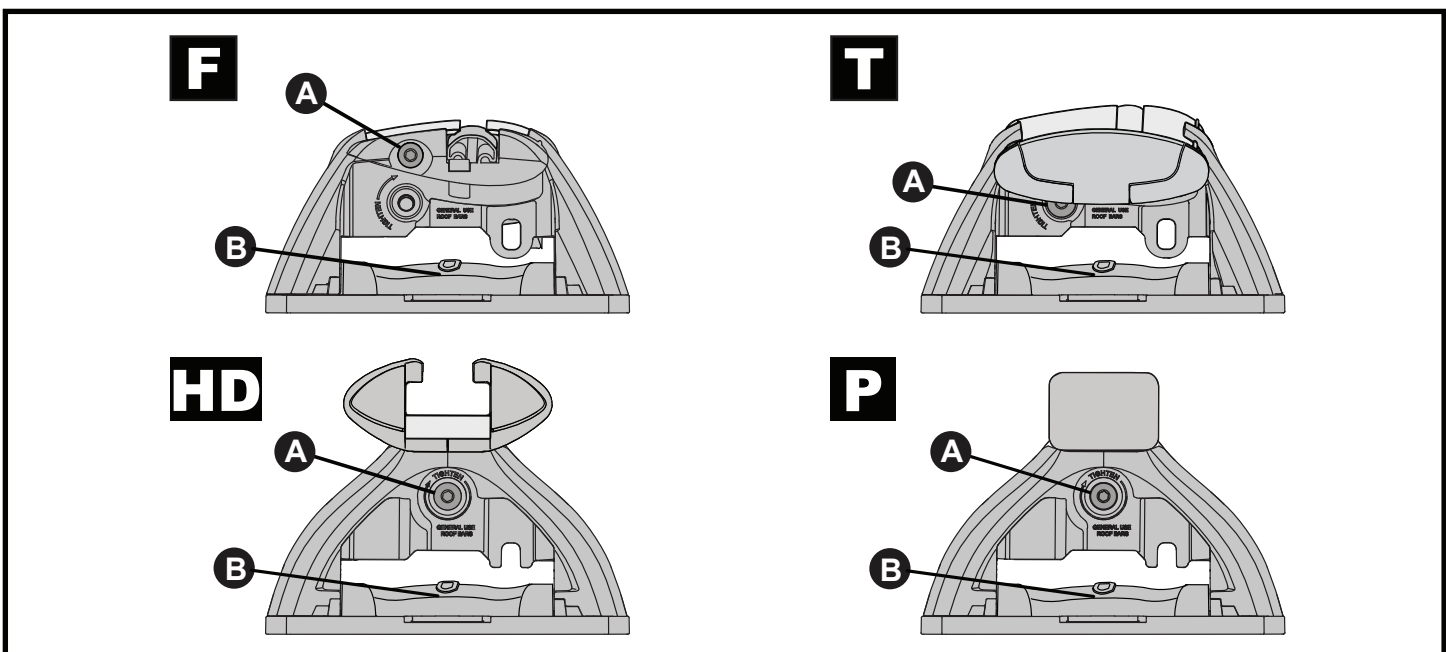

ATTENTION • ACHTUNG • ATENCIÓN • ATTENTION • OPPMERKSOMHET • ATENÇÃO • ВНИМАНИЕ • ATTENZIONE
UWAGA • UPOZORNĚNÍ • UPOZORNENIE • LET OP • UPPMÄRKSAMHET • OPMÆRKSOMHED • УВАГА • HUOMIO