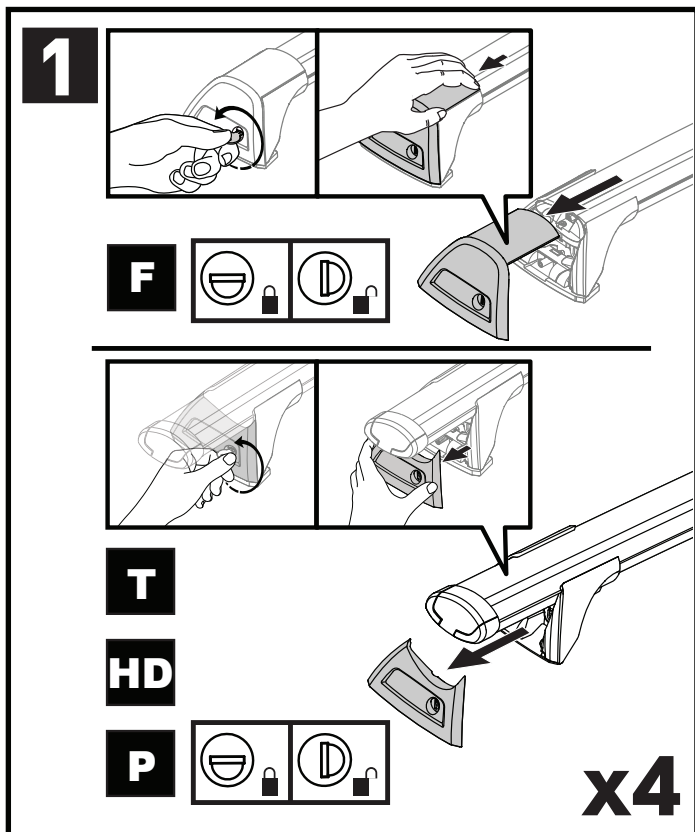

5

6

x4

7

		1	2	A	B
Fiat Doblo, 5dr Van 10+	AU, EU, ZA	X = 970 mm (38 1/4")	X = 965 mm (38")	A = 20 mm (6/8")	B = 835 mm (32 7/8")
Mazda 5, 5dr MPV 06-10	EU	X = 832 mm (32 3/4")	X = 793 mm (31 2/8")	-A = 120 mm (4 3/4")	B = 680 mm (26 3/4")
Mazda 5, 5dr MPV 07-10	ZA	X = 832 mm (32 3/4")	X = 793 mm (31 2/8")	-A = 120 mm (4 3/4")	B = 680 mm (26 3/4")
Mazda 5, 5dr MPV 08-08	CN	X = 832 mm (32 3/4")	X = 793 mm (31 2/8")	-A = 120 mm (4 3/4")	B = 680 mm (26 3/4")
Mazda 5, 5dr MPV Jul 10+	EU, ZA	X = 835 mm (32 7/8")	X = 790 mm (31 1/8")	-A = 135 mm (5 3/8")	B = 680 mm (26 3/4")
Mazda 5, 5dr MPV 11-13	CN	X = 835 mm (32 7/8")	X = 790 mm (31 1/8")	-A = 135 mm (5 3/8")	B = 680 mm (26 3/4")
Mazda CX-9, 5dr SUV 07-16	EU	X = 955 mm (37 5/8")	X = 930 mm (36 5/8")	-A = 260 mm (10 1/4")	B = 810 mm (31 7/8")
Mazda CX-9, 5dr SUV 07-Jun 16	AU, NZ	X = 955 mm (37 5/8")	X = 930 mm (36 5/8")	-A = 260 mm (10 1/4")	B = 810 mm (31 7/8")
Mazda Premacy, 5dr MPV 05-10	AU, NZ	X = 832 mm (32 3/4")	X = 793 mm (31 2/8")	-A = 120 mm (4 3/4")	B = 680 mm (26 3/4")
Mazda Premacy, 5dr MPV 10+	AU	X = 835 mm (32 7/8")	X = 790 mm (31 1/8")	-A = 135 mm (5 3/8")	B = 680 mm (26 3/4")
Mazda Premacy, 5dr MPV Jul 10+	NZ	X = 835 mm (32 7/8")	X = 790 mm (31 1/8")	-A = 135 mm (5 3/8")	B = 680 mm (26 3/4")
Mercedes-Benz Viano, 4dr Van 04-13	AU, EU, NZ, ZA	X = 1115 mm (43 7/8")	X = 1120 mm (44 1/8")	-A = 370 mm (14 5/8")	B = 250 mm (9 7/8")
Nissan Primera, 5dr Estate 00-07	ZA	X = 740 mm (29 1/8")	X = 740 mm (29 1/8")	-A = 240 mm (9 1/2")	B = 500 mm (19 5/8")
Nissan Primera W12, 5dr Estate 02-07	EU	X = 740 mm (29 1/8")	X = 740 mm (29 1/8")	-A = 240 mm (9 1/2")	B = 500 mm (19 5/8")
Nissan Primera W12, 5dr Wagon 02-07	AU, NZ	X = 740 mm (29 1/8")	X = 740 mm (29 1/8")	-A = 240 mm (9 1/2")	B = 500 mm (19 5/8")
Opel Combo, 5dr Van 10-18	EU	X = 970 mm (38 1/4")	X = 965 mm (38")	A = 20 mm (6/8")	B = 835 mm (32 7/8")
Subaru Tribeca, 5dr SUV 06+	ZA	X = 950 mm (37 3/8")	X = 910 mm (35 7/8")	A = 160 mm (6 1/4")	B = 920 mm (36 1/4")
Subaru Tribeca, 5dr 06-07	EU	X = 950 mm (37 3/8")	X = 910 mm (35 7/8")	A = 160 mm (6 1/4")	B = 920 mm (36 1/4")
Subaru Tribeca, 5dr SUV Nov 06-Nov 07	AU, NZ	X = 950 mm (37 3/8")	X = 910 mm (35 7/8")	A = 160 mm (6 1/4")	B = 920 mm (36 1/4")
Vauxhall Combo, 5dr Van 11-18	EU	X = 970 mm (38 1/4")	X = 965 mm (38")	A = 20 mm (6/8")	B = 835 mm (32 7/8")