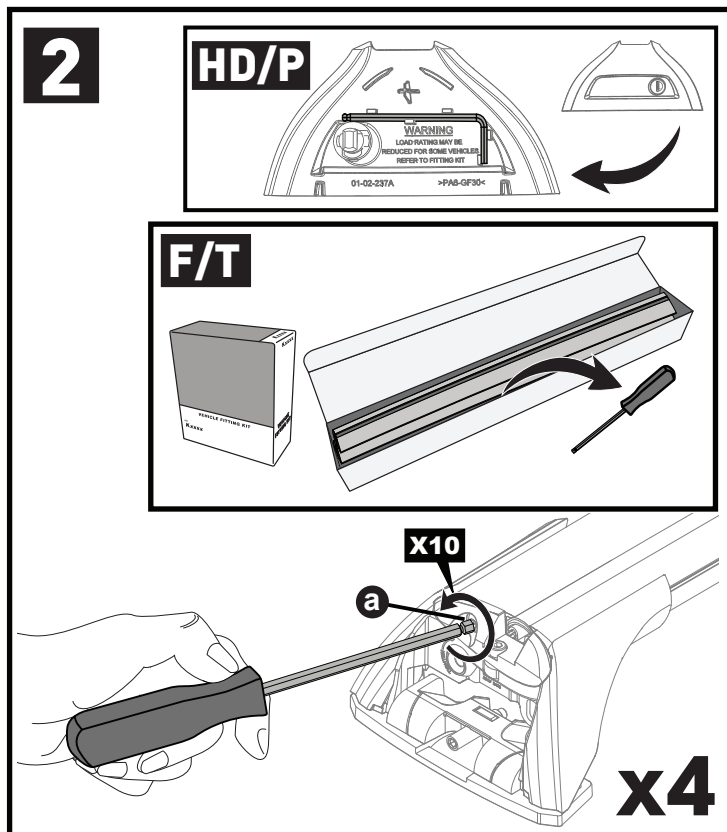

5

6

x4

7

		1	2	A	B
Fiat Doblo, 5dr Van 10+	AU, EU, ZA	X = 970 mm (38 1/4")	X = 965 mm (38")	A = 20 mm (6/8")	B = 835 mm (32 7/8")
Mazda 5, 5dr MPV 06-10	EU	X = 832 mm (32 3/4")	X = 793 mm (31 2/8")	-A = 120 mm (4 3/4")	B = 680 mm (26 3/4")
Mazda 5, 5dr MPV 07-10	ZA	X = 832 mm (32 3/4")	X = 793 mm (31 2/8")	-A = 120 mm (4 3/4")	B = 680 mm (26 3/4")
Mazda 5, 5dr MPV 08-08	CN	X = 832 mm (32 3/4")	X = 793 mm (31 2/8")	-A = 120 mm (4 3/4")	B = 680 mm (26 3/4")
Mazda 5, 5dr MPV Jul 10+	EU, ZA	X = 835 mm (32 7/8")	X = 790 mm (31 1/8")	-A = 135 mm (5 3/8")	B = 680 mm (26 3/4")
Mazda 5, 5dr MPV 11-13	CN	X = 835 mm (32 7/8")	X = 790 mm (31 1/8")	-A = 135 mm (5 3/8")	B = 680 mm (26 3/4")
Mazda CX-9, 5dr SUV 07-16	EU	X = 955 mm (37 5/8")	X = 930 mm (36 5/8")	-A = 260 mm (10 1/4")	B = 810 mm (31 7/8")
Mazda CX-9, 5dr SUV 07-Jun 16	AU, NZ	X = 955 mm (37 5/8")	X = 930 mm (36 5/8")	-A = 260 mm (10 1/4")	B = 810 mm (31 7/8")
Mazda Premacy, 5dr MPV 05-10	AU, NZ	X = 832 mm (32 3/4")	X = 793 mm (31 2/8")	-A = 120 mm (4 3/4")	B = 680 mm (26 3/4")
Mazda Premacy, 5dr MPV 10+	AU	X = 835 mm (32 7/8")	X = 790 mm (31 1/8")	-A = 135 mm (5 3/8")	B = 680 mm (26 3/4")
Mazda Premacy, 5dr MPV Jul 10+	NZ	X = 835 mm (32 7/8")	X = 790 mm (31 1/8")	-A = 135 mm (5 3/8")	B = 680 mm (26 3/4")
Mercedes-Benz Viano, 4dr Van 04-13	AU, EU, NZ, ZA	X = 1115 mm (43 7/8")	X = 1120 mm (44 1/8")	-A = 370 mm (14 5/8")	B = 250 mm (9 7/8")
Nissan Primera, 5dr Estate 00-07	ZA	X = 740 mm (29 1/8")	X = 740 mm (29 1/8")	-A = 240 mm (9 1/2")	B = 500 mm (19 5/8")
Nissan Primera W12, 5dr Estate 02-07	EU	X = 740 mm (29 1/8")	X = 740 mm (29 1/8")	-A = 240 mm (9 1/2")	B = 500 mm (19 5/8")
Nissan Primera W12, 5dr Wagon 02-07	AU, NZ	X = 740 mm (29 1/8")	X = 740 mm (29 1/8")	-A = 240 mm (9 1/2")	B = 500 mm (19 5/8")
Opel Combo, 5dr Van 10-18	EU	X = 970 mm (38 1/4")	X = 965 mm (38")	A = 20 mm (6/8")	B = 835 mm (32 7/8")
Subaru Tribeca, 5dr SUV 06+	ZA	X = 950 mm (37 3/8")	X = 910 mm (35 7/8")	A = 160 mm (6 1/4")	B = 920 mm (36 1/4")
Subaru Tribeca, 5dr 06-07	EU	X = 950 mm (37 3/8")	X = 910 mm (35 7/8")	A = 160 mm (6 1/4")	B = 920 mm (36 1/4")
Subaru Tribeca, 5dr SUV Nov 06-Nov 07	AU, NZ	X = 950 mm (37 3/8")	X = 910 mm (35 7/8")	A = 160 mm (6 1/4")	B = 920 mm (36 1/4")
Vauxhall Combo, 5dr Van 11-18	EU	X = 970 mm (38 1/4")	X = 965 mm (38")	A = 20 mm (6/8")	B = 835 mm (32 7/8")