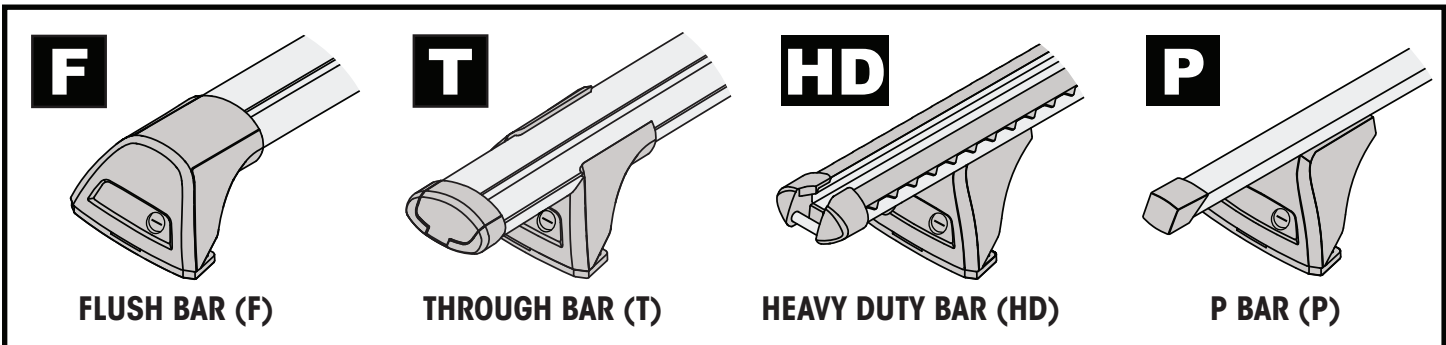

ATTENTION • ACHTUNG • ATENCIÓN • ATTENTION • OPPMERKSOMHET • ATENÇÃO • ВНИМАНИЕ • ATTENZIONE
UWAGA • UPOZORNĚNÍ • UPOZORNENIE • LET OP • UPPMÄRKSAMHET • OPMÆRKSOMHED • УВАГА • HUOMIO