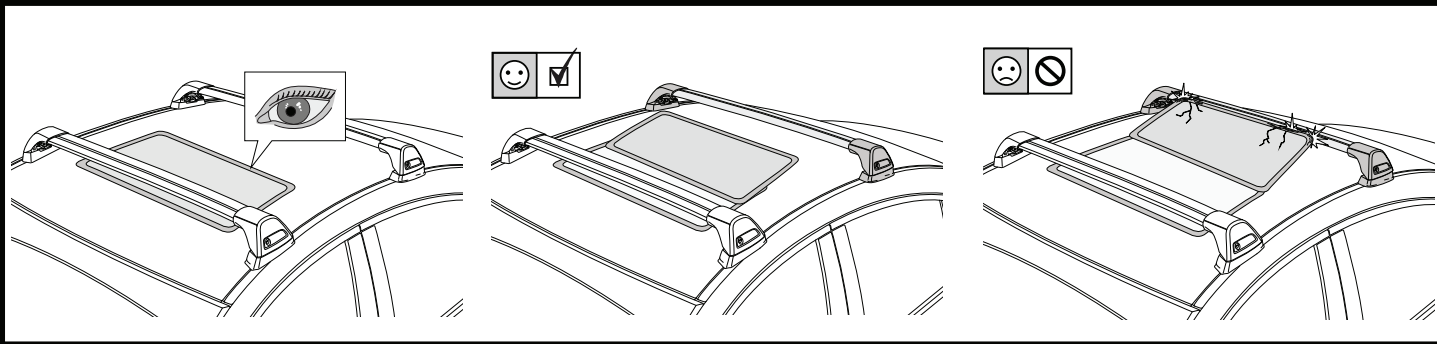

5

6

x4

7

		1	2	A	B
Fiat Doblo, 5dr Van 10+	AU, EU, ZA	X = 970 mm (38 1/4")	X = 965 mm (38")	A = 20 mm (6/8")	B = 835 mm (32 7/8")
Mazda 5, 5dr MPV 06-10	EU	X = 832 mm (32 3/4")	X = 793 mm (31 2/8")	-A = 120 mm (4 3/4")	B = 680 mm (26 3/4")
Mazda 5, 5dr MPV 07-10	ZA	X = 832 mm (32 3/4")	X = 793 mm (31 2/8")	-A = 120 mm (4 3/4")	B = 680 mm (26 3/4")
Mazda 5, 5dr MPV 08-08	CN	X = 832 mm (32 3/4")	X = 793 mm (31 2/8")	-A = 120 mm (4 3/4")	B = 680 mm (26 3/4")
Mazda 5, 5dr MPV Jul 10+	EU, ZA	X = 835 mm (32 7/8")	X = 790 mm (31 1/8")	-A = 135 mm (5 3/8")	B = 680 mm (26 3/4")
Mazda 5, 5dr MPV 11-13	CN	X = 835 mm (32 7/8")	X = 790 mm (31 1/8")	-A = 135 mm (5 3/8")	B = 680 mm (26 3/4")
Mazda CX-9, 5dr SUV 07-16	EU	X = 955 mm (37 5/8")	X = 930 mm (36 5/8")	-A = 260 mm (10 1/4")	B = 810 mm (31 7/8")
Mazda CX-9, 5dr SUV 07-Jun 16	AU, NZ	X = 955 mm (37 5/8")	X = 930 mm (36 5/8")	-A = 260 mm (10 1/4")	B = 810 mm (31 7/8")
Mazda Premacy, 5dr MPV 05-10	AU, NZ	X = 832 mm (32 3/4")	X = 793 mm (31 2/8")	-A = 120 mm (4 3/4")	B = 680 mm (26 3/4")
Mazda Premacy, 5dr MPV 10+	AU	X = 835 mm (32 7/8")	X = 790 mm (31 1/8")	-A = 135 mm (5 3/8")	B = 680 mm (26 3/4")
Mazda Premacy, 5dr MPV Jul 10+	NZ	X = 835 mm (32 7/8")	X = 790 mm (31 1/8")	-A = 135 mm (5 3/8")	B = 680 mm (26 3/4")
Mercedes-Benz Viano, 4dr Van 04-13	AU, EU, NZ, ZA	X = 1115 mm (43 7/8")	X = 1120 mm (44 1/8")	-A = 370 mm (14 5/8")	B = 250 mm (9 7/8")
Nissan Primera, 5dr Estate 00-07	ZA	X = 740 mm (29 1/8")	X = 740 mm (29 1/8")	-A = 240 mm (9 1/2")	B = 500 mm (19 5/8")
Nissan Primera W12, 5dr Estate 02-07	EU	X = 740 mm (29 1/8")	X = 740 mm (29 1/8")	-A = 240 mm (9 1/2")	B = 500 mm (19 5/8")
Nissan Primera W12, 5dr Wagon 02-07	AU, NZ	X = 740 mm (29 1/8")	X = 740 mm (29 1/8")	-A = 240 mm (9 1/2")	B = 500 mm (19 5/8")
Opel Combo, 5dr Van 10-18	EU	X = 970 mm (38 1/4")	X = 965 mm (38")	A = 20 mm (6/8")	B = 835 mm (32 7/8")
Subaru Tribeca, 5dr SUV 06+	ZA	X = 950 mm (37 3/8")	X = 910 mm (35 7/8")	A = 160 mm (6 1/4")	B = 920 mm (36 1/4")
Subaru Tribeca, 5dr 06-07	EU	X = 950 mm (37 3/8")	X = 910 mm (35 7/8")	A = 160 mm (6 1/4")	B = 920 mm (36 1/4")
Subaru Tribeca, 5dr SUV Nov 06-Nov 07	AU, NZ	X = 950 mm (37 3/8")	X = 910 mm (35 7/8")	A = 160 mm (6 1/4")	B = 920 mm (36 1/4")
Vauxhall Combo, 5dr Van 11-18	EU	X = 970 mm (38 1/4")	X = 965 mm (38")	A = 20 mm (6/8")	B = 835 mm (32 7/8")