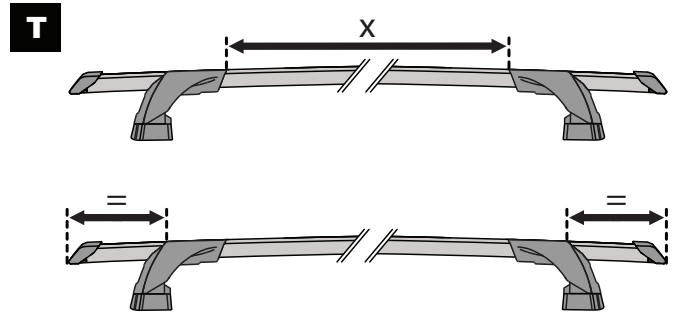

5

6

x4

7

		1	2	A	B
Fiat Doblo, 5dr Van 10+	AU, EU, ZA	X = 970 mm (38 1/4")	X = 965 mm (38")	A = 20 mm (6/8")	B = 835 mm (32 7/8")
Mazda 5, 5dr MPV 06-10	EU	X = 832 mm (32 3/4")	X = 793 mm (31 2/8")	-A = 120 mm (4 3/4")	B = 680 mm (26 3/4")
Mazda 5, 5dr MPV 07-10	ZA	X = 832 mm (32 3/4")	X = 793 mm (31 2/8")	-A = 120 mm (4 3/4")	B = 680 mm (26 3/4")
Mazda 5, 5dr MPV 08-08	CN	X = 832 mm (32 3/4")	X = 793 mm (31 2/8")	-A = 120 mm (4 3/4")	B = 680 mm (26 3/4")
Mazda 5, 5dr MPV Jul 10+	EU, ZA	X = 835 mm (32 7/8")	X = 790 mm (31 1/8")	-A = 135 mm (5 3/8")	B = 680 mm (26 3/4")
Mazda 5, 5dr MPV 11-13	CN	X = 835 mm (32 7/8")	X = 790 mm (31 1/8")	-A = 135 mm (5 3/8")	B = 680 mm (26 3/4")
Mazda CX-9, 5dr SUV 07-16	EU	X = 955 mm (37 5/8")	X = 930 mm (36 5/8")	-A = 260 mm (10 1/4")	B = 810 mm (31 7/8")
Mazda CX-9, 5dr SUV 07-Jun 16	AU, NZ	X = 955 mm (37 5/8")	X = 930 mm (36 5/8")	-A = 260 mm (10 1/4")	B = 810 mm (31 7/8")
Mazda Premacy, 5dr MPV 05-10	AU, NZ	X = 832 mm (32 3/4")	X = 793 mm (31 2/8")	-A = 120 mm (4 3/4")	B = 680 mm (26 3/4")
Mazda Premacy, 5dr MPV 10+	AU	X = 835 mm (32 7/8")	X = 790 mm (31 1/8")	-A = 135 mm (5 3/8")	B = 680 mm (26 3/4")
Mazda Premacy, 5dr MPV Jul 10+	NZ	X = 835 mm (32 7/8")	X = 790 mm (31 1/8")	-A = 135 mm (5 3/8")	B = 680 mm (26 3/4")
Mercedes-Benz Viano, 4dr Van 04-13	AU, EU, NZ, ZA	X = 1115 mm (43 7/8")	X = 1120 mm (44 1/8")	-A = 370 mm (14 5/8")	B = 250 mm (9 7/8")
Nissan Primera, 5dr Estate 00-07	ZA	X = 740 mm (29 1/8")	X = 740 mm (29 1/8")	-A = 240 mm (9 1/2")	B = 500 mm (19 5/8")
Nissan Primera W12, 5dr Estate 02-07	EU	X = 740 mm (29 1/8")	X = 740 mm (29 1/8")	-A = 240 mm (9 1/2")	B = 500 mm (19 5/8")
Nissan Primera W12, 5dr Wagon 02-07	AU, NZ	X = 740 mm (29 1/8")	X = 740 mm (29 1/8")	-A = 240 mm (9 1/2")	B = 500 mm (19 5/8")
Opel Combo, 5dr Van 10-18	EU	X = 970 mm (38 1/4")	X = 965 mm (38")	A = 20 mm (6/8")	B = 835 mm (32 7/8")
Subaru Tribeca, 5dr SUV 06+	ZA	X = 950 mm (37 3/8")	X = 910 mm (35 7/8")	A = 160 mm (6 1/4")	B = 920 mm (36 1/4")
Subaru Tribeca, 5dr 06-07	EU	X = 950 mm (37 3/8")	X = 910 mm (35 7/8")	A = 160 mm (6 1/4")	B = 920 mm (36 1/4")
Subaru Tribeca, 5dr SUV Nov 06-Nov 07	AU, NZ	X = 950 mm (37 3/8")	X = 910 mm (35 7/8")	A = 160 mm (6 1/4")	B = 920 mm (36 1/4")
Vauxhall Combo, 5dr Van 11-18	EU	X = 970 mm (38 1/4")	X = 965 mm (38")	A = 20 mm (6/8")	B = 835 mm (32 7/8")