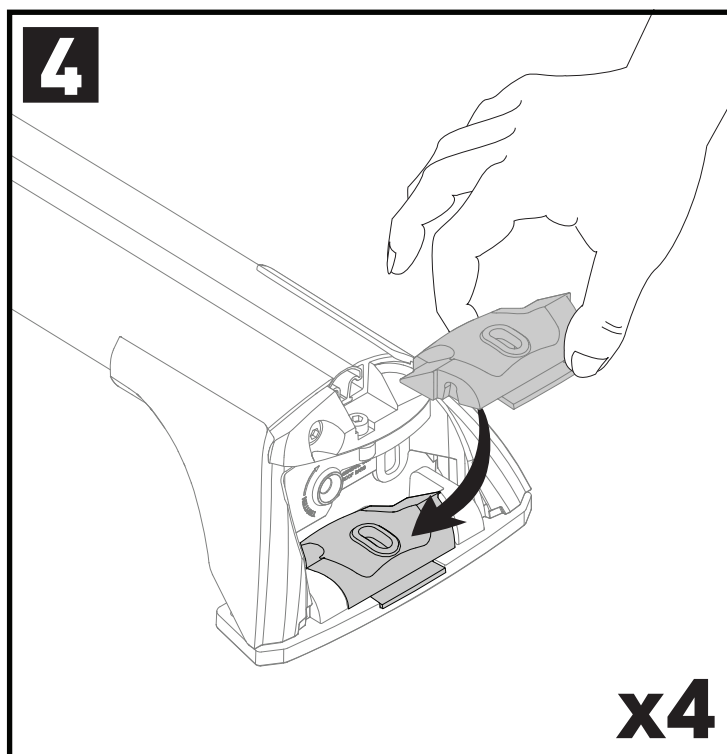

5

6

x4

7

		1	2	A	B
Fiat Doblo, 5dr Van 10+	AU, EU, ZA	X = 970 mm (38 1/4")	X = 965 mm (38")	A = 20 mm (6/8")	B = 835 mm (32 7/8")
Mazda 5, 5dr MPV 06-10	EU	X = 832 mm (32 3/4")	X = 793 mm (31 2/8")	-A = 120 mm (4 3/4")	B = 680 mm (26 3/4")
Mazda 5, 5dr MPV 07-10	ZA	X = 832 mm (32 3/4")	X = 793 mm (31 2/8")	-A = 120 mm (4 3/4")	B = 680 mm (26 3/4")
Mazda 5, 5dr MPV 08-08	CN	X = 832 mm (32 3/4")	X = 793 mm (31 2/8")	-A = 120 mm (4 3/4")	B = 680 mm (26 3/4")
Mazda 5, 5dr MPV Jul 10+	EU, ZA	X = 835 mm (32 7/8")	X = 790 mm (31 1/8")	-A = 135 mm (5 3/8")	B = 680 mm (26 3/4")
Mazda 5, 5dr MPV 11-13	CN	X = 835 mm (32 7/8")	X = 790 mm (31 1/8")	-A = 135 mm (5 3/8")	B = 680 mm (26 3/4")
Mazda CX-9, 5dr SUV 07-16	EU	X = 955 mm (37 5/8")	X = 930 mm (36 5/8")	-A = 260 mm (10 1/4")	B = 810 mm (31 7/8")
Mazda CX-9, 5dr SUV 07-Jun 16	AU, NZ	X = 955 mm (37 5/8")	X = 930 mm (36 5/8")	-A = 260 mm (10 1/4")	B = 810 mm (31 7/8")
Mazda Premacy, 5dr MPV 05-10	AU, NZ	X = 832 mm (32 3/4")	X = 793 mm (31 2/8")	-A = 120 mm (4 3/4")	B = 680 mm (26 3/4")
Mazda Premacy, 5dr MPV 10+	AU	X = 835 mm (32 7/8")	X = 790 mm (31 1/8")	-A = 135 mm (5 3/8")	B = 680 mm (26 3/4")
Mazda Premacy, 5dr MPV Jul 10+	NZ	X = 835 mm (32 7/8")	X = 790 mm (31 1/8")	-A = 135 mm (5 3/8")	B = 680 mm (26 3/4")
Mercedes-Benz Viano, 4dr Van 04-13	AU, EU, NZ, ZA	X = 1115 mm (43 7/8")	X = 1120 mm (44 1/8")	-A = 370 mm (14 5/8")	B = 250 mm (9 7/8")
Nissan Primera, 5dr Estate 00-07	ZA	X = 740 mm (29 1/8")	X = 740 mm (29 1/8")	-A = 240 mm (9 1/2")	B = 500 mm (19 5/8")
Nissan Primera W12, 5dr Estate 02-07	EU	X = 740 mm (29 1/8")	X = 740 mm (29 1/8")	-A = 240 mm (9 1/2")	B = 500 mm (19 5/8")
Nissan Primera W12, 5dr Wagon 02-07	AU, NZ	X = 740 mm (29 1/8")	X = 740 mm (29 1/8")	-A = 240 mm (9 1/2")	B = 500 mm (19 5/8")
Opel Combo, 5dr Van 10-18	EU	X = 970 mm (38 1/4")	X = 965 mm (38")	A = 20 mm (6/8")	B = 835 mm (32 7/8")
Subaru Tribeca, 5dr SUV 06+	ZA	X = 950 mm (37 3/8")	X = 910 mm (35 7/8")	A = 160 mm (6 1/4")	B = 920 mm (36 1/4")
Subaru Tribeca, 5dr 06-07	EU	X = 950 mm (37 3/8")	X = 910 mm (35 7/8")	A = 160 mm (6 1/4")	B = 920 mm (36 1/4")
Subaru Tribeca, 5dr SUV Nov 06-Nov 07	AU, NZ	X = 950 mm (37 3/8")	X = 910 mm (35 7/8")	A = 160 mm (6 1/4")	B = 920 mm (36 1/4")
Vauxhall Combo, 5dr Van 11-18	EU	X = 970 mm (38 1/4")	X = 965 mm (38")	A = 20 mm (6/8")	B = 835 mm (32 7/8")