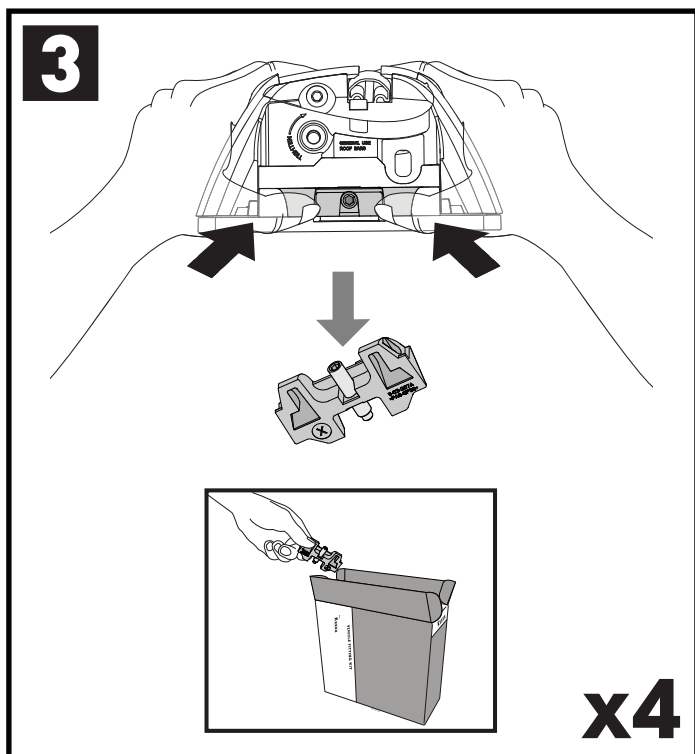

5

6

x4

7

		1	2	A	B
Fiat Doblo, 5dr Van 10+	AU, EU, ZA	X = 970 mm (38 1/4")	X = 965 mm (38")	A = 20 mm (6/8")	B = 835 mm (32 7/8")
Mazda 5, 5dr MPV 06-10	EU	X = 832 mm (32 3/4")	X = 793 mm (31 2/8")	-A = 120 mm (4 3/4")	B = 680 mm (26 3/4")
Mazda 5, 5dr MPV 07-10	ZA	X = 832 mm (32 3/4")	X = 793 mm (31 2/8")	-A = 120 mm (4 3/4")	B = 680 mm (26 3/4")
Mazda 5, 5dr MPV 08-08	CN	X = 832 mm (32 3/4")	X = 793 mm (31 2/8")	-A = 120 mm (4 3/4")	B = 680 mm (26 3/4")
Mazda 5, 5dr MPV Jul 10+	EU, ZA	X = 835 mm (32 7/8")	X = 790 mm (31 1/8")	-A = 135 mm (5 3/8")	B = 680 mm (26 3/4")
Mazda 5, 5dr MPV 11-13	CN	X = 835 mm (32 7/8")	X = 790 mm (31 1/8")	-A = 135 mm (5 3/8")	B = 680 mm (26 3/4")
Mazda CX-9, 5dr SUV 07-16	EU	X = 955 mm (37 5/8")	X = 930 mm (36 5/8")	-A = 260 mm (10 1/4")	B = 810 mm (31 7/8")
Mazda CX-9, 5dr SUV 07-Jun 16	AU, NZ	X = 955 mm (37 5/8")	X = 930 mm (36 5/8")	-A = 260 mm (10 1/4")	B = 810 mm (31 7/8")
Mazda Premacy, 5dr MPV 05-10	AU, NZ	X = 832 mm (32 3/4")	X = 793 mm (31 2/8")	-A = 120 mm (4 3/4")	B = 680 mm (26 3/4")
Mazda Premacy, 5dr MPV 10+	AU	X = 835 mm (32 7/8")	X = 790 mm (31 1/8")	-A = 135 mm (5 3/8")	B = 680 mm (26 3/4")
Mazda Premacy, 5dr MPV Jul 10+	NZ	X = 835 mm (32 7/8")	X = 790 mm (31 1/8")	-A = 135 mm (5 3/8")	B = 680 mm (26 3/4")
Mercedes-Benz Viano, 4dr Van 04-13	AU, EU, NZ, ZA	X = 1115 mm (43 7/8")	X = 1120 mm (44 1/8")	-A = 370 mm (14 5/8")	B = 250 mm (9 7/8")
Nissan Primera, 5dr Estate 00-07	ZA	X = 740 mm (29 1/8")	X = 740 mm (29 1/8")	-A = 240 mm (9 1/2")	B = 500 mm (19 5/8")
Nissan Primera W12, 5dr Estate 02-07	EU	X = 740 mm (29 1/8")	X = 740 mm (29 1/8")	-A = 240 mm (9 1/2")	B = 500 mm (19 5/8")
Nissan Primera W12, 5dr Wagon 02-07	AU, NZ	X = 740 mm (29 1/8")	X = 740 mm (29 1/8")	-A = 240 mm (9 1/2")	B = 500 mm (19 5/8")
Opel Combo, 5dr Van 10-18	EU	X = 970 mm (38 1/4")	X = 965 mm (38")	A = 20 mm (6/8")	B = 835 mm (32 7/8")
Subaru Tribeca, 5dr SUV 06+	ZA	X = 950 mm (37 3/8")	X = 910 mm (35 7/8")	A = 160 mm (6 1/4")	B = 920 mm (36 1/4")
Subaru Tribeca, 5dr 06-07	EU	X = 950 mm (37 3/8")	X = 910 mm (35 7/8")	A = 160 mm (6 1/4")	B = 920 mm (36 1/4")
Subaru Tribeca, 5dr SUV Nov 06-Nov 07	AU, NZ	X = 950 mm (37 3/8")	X = 910 mm (35 7/8")	A = 160 mm (6 1/4")	B = 920 mm (36 1/4")
Vauxhall Combo, 5dr Van 11-18	EU	X = 970 mm (38 1/4")	X = 965 mm (38")	A = 20 mm (6/8")	B = 835 mm (32 7/8")