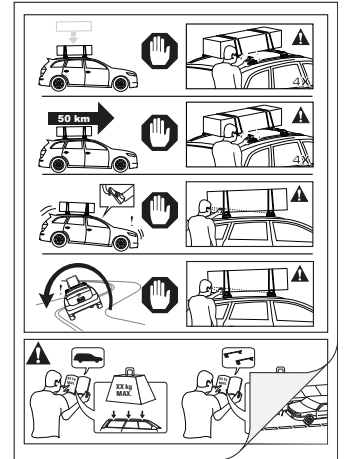

1. **EN** Please read safety and warranty booklet included with this product prior to use. For more information visit your local dealer.
2. **DE** Bitte lesen und beachten Sie die beiliegende Montageanleitung, Sicherheitshinweise und Garantiebedingungen bevor Sie das Produkt montieren/benutzen. Für weitere Informationen kontaktieren Sie bitte Ihren Händler.
3. **ES** Por favor, lea folleto de seguridad y garantía que se incluye con este producto antes de su uso . Para obtener más información, visite a su distribuidor local.
4. **FR** Veuillez lire attentivement le manuel de sécurité et de garantie avant utilisation. Pour plus d'informations, visitez votre concessionnaire local.
5. **NO** Vennligst les hefte om sikkerhet og garanti som er vedlagt dette produkt før det tas i bruk. For mer informasjon ta kontakt med din forhandler.
6. **PT** Por favor leia o manual de segurança e garantia incluído, antes de utilizar o produto. Para mais informações visite o seu revendedor local.
7. **RU** Пожалуйста, ознакомьтесь с инструкцией перед тем, как использовать товар. Для получения более подробной информации обратитесь к местному дилеру.
8. **IT** Si prega di leggere il libretto di sicurezza e garanzia incluso nel prodotto prima dell'uso. Per maggiori informazioni visita il rivenditore locale.
9. **PL** Proszę zapoznać się z warunkami gwarancji i bezpieczeństwa przed użyciem produktu. W celu uzyskania dodatkowych informacji proszę kontaktować się z najbliższym autoryzowanym punktem sprzedaży.
10. **CS** Před použitím si prosím přečtete přiložené informace o bezpečnosti a záručních podmínkách. Pro více informací navštivte nejbližšího dealera.
11. **SK** Pred použitím si prosím prečítajte priložené informácie o bezpečnosti a záručných podmienkach. Pre viac informácií navštívte najbližšieho dílera.
12. **NL** A.U.B. bijgesloten garantie- en veiligheidsinstructies grondig lezen voor gebruik van dit product. Voor meer informatie graag contact opnemen met uw dealer.
13. **SV** Var snäll och läs igenom säkerhets- och garantihäftet som medföljer produkten före användning. För mer information besök din lokala återförsäljare.
14. **DK** Læs venligst sikkerheds- og garantibogsholderen, der følger med dette produkt, inden brug. For mere information besøg din lokale forhandler.
15. **UA** Будь ласка, ознайомтеся з брошурою безпеки та гарантії, включені до цього продукту перед використанням. Для отримання додаткової інформації відвідайте місцевого дилера.
16. **FI** Lue tämän tuotteen mukana toimitetut turvallisuus- ja takuu huoltopalvelut ennen käyttöä. Lisätietoja saat paikalliselta jälleenmyyjältä.

Yakima Australia Pty Ltd
17 Hinkler Court, Brendale
QLD 4500, Australia
1800 143 548
www.prorack.com.au
www.whispbar.com.au

Yakima Europe Coöperatief U.A.
Twentehaven 7, 3433
PT Nieuwegein, The Netherlands
+31 2080 81425
www.prorackeurope.eu
www.yakima.eu

Yakima Products, Inc.
4101 Kruse Way
Lake Oswego, OR. 97035 USA
888 925 4621
www.yakima.com

WORKS WITH: