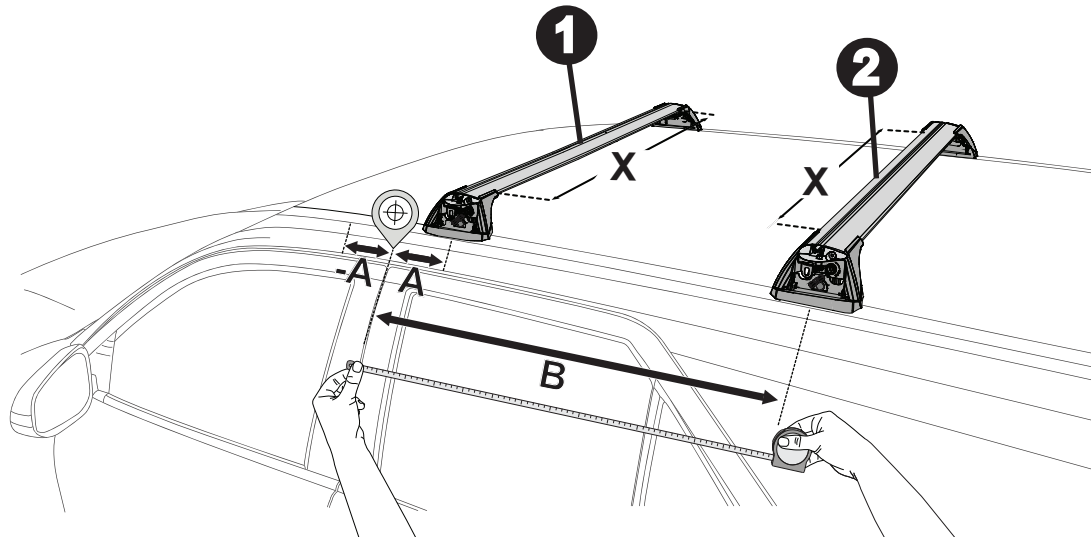

5

6

x4

7

		1	2	A	B
Fiat Doblo, 5dr Van 10+	AU, EU, ZA	X = 970 mm (38 1/4")	X = 965 mm (38")	A = 20 mm (6/8")	B = 835 mm (32 7/8")
Mazda 5, 5dr MPV 06-10	EU	X = 832 mm (32 3/4")	X = 793 mm (31 2/8")	-A = 120 mm (4 3/4")	B = 680 mm (26 3/4")
Mazda 5, 5dr MPV 07-10	ZA	X = 832 mm (32 3/4")	X = 793 mm (31 2/8")	-A = 120 mm (4 3/4")	B = 680 mm (26 3/4")
Mazda 5, 5dr MPV 08-08	CN	X = 832 mm (32 3/4")	X = 793 mm (31 2/8")	-A = 120 mm (4 3/4")	B = 680 mm (26 3/4")
Mazda 5, 5dr MPV Jul 10+	EU, ZA	X = 835 mm (32 7/8")	X = 790 mm (31 1/8")	-A = 135 mm (5 3/8")	B = 680 mm (26 3/4")
Mazda 5, 5dr MPV 11-13	CN	X = 835 mm (32 7/8")	X = 790 mm (31 1/8")	-A = 135 mm (5 3/8")	B = 680 mm (26 3/4")
Mazda CX-9, 5dr SUV 07-16	EU	X = 955 mm (37 5/8")	X = 930 mm (36 5/8")	-A = 260 mm (10 1/4")	B = 810 mm (31 7/8")
Mazda CX-9, 5dr SUV 07-Jun 16	AU, NZ	X = 955 mm (37 5/8")	X = 930 mm (36 5/8")	-A = 260 mm (10 1/4")	B = 810 mm (31 7/8")
Mazda Premacy, 5dr MPV 05-10	AU, NZ	X = 832 mm (32 3/4")	X = 793 mm (31 2/8")	-A = 120 mm (4 3/4")	B = 680 mm (26 3/4")
Mazda Premacy, 5dr MPV 10+	AU	X = 835 mm (32 7/8")	X = 790 mm (31 1/8")	-A = 135 mm (5 3/8")	B = 680 mm (26 3/4")
Mazda Premacy, 5dr MPV Jul 10+	NZ	X = 835 mm (32 7/8")	X = 790 mm (31 1/8")	-A = 135 mm (5 3/8")	B = 680 mm (26 3/4")
Mercedes-Benz Viano, 4dr Van 04-13	AU, EU, NZ, ZA	X = 1115 mm (43 7/8")	X = 1120 mm (44 1/8")	-A = 370 mm (14 5/8")	B = 250 mm (9 7/8")
Nissan Primera, 5dr Estate 00-07	ZA	X = 740 mm (29 1/8")	X = 740 mm (29 1/8")	-A = 240 mm (9 1/2")	B = 500 mm (19 5/8")
Nissan Primera W12, 5dr Estate 02-07	EU	X = 740 mm (29 1/8")	X = 740 mm (29 1/8")	-A = 240 mm (9 1/2")	B = 500 mm (19 5/8")
Nissan Primera W12, 5dr Wagon 02-07	AU, NZ	X = 740 mm (29 1/8")	X = 740 mm (29 1/8")	-A = 240 mm (9 1/2")	B = 500 mm (19 5/8")
Opel Combo, 5dr Van 10-18	EU	X = 970 mm (38 1/4")	X = 965 mm (38")	A = 20 mm (6/8")	B = 835 mm (32 7/8")
Subaru Tribeca, 5dr SUV 06+	ZA	X = 950 mm (37 3/8")	X = 910 mm (35 7/8")	A = 160 mm (6 1/4")	B = 920 mm (36 1/4")
Subaru Tribeca, 5dr 06-07	EU	X = 950 mm (37 3/8")	X = 910 mm (35 7/8")	A = 160 mm (6 1/4")	B = 920 mm (36 1/4")
Subaru Tribeca, 5dr SUV Nov 06-Nov 07	AU, NZ	X = 950 mm (37 3/8")	X = 910 mm (35 7/8")	A = 160 mm (6 1/4")	B = 920 mm (36 1/4")
Vauxhall Combo, 5dr Van 11-18	EU	X = 970 mm (38 1/4")	X = 965 mm (38")	A = 20 mm (6/8")	B = 835 mm (32 7/8")