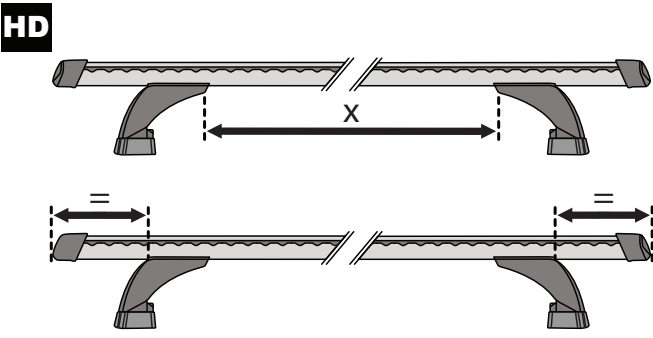

5

6

x4

7

		1	2	A	B
Fiat Doblo, 5dr Van 10+	AU, EU, ZA	X = 970 mm (38 1/4")	X = 965 mm (38")	A = 20 mm (6/8")	B = 835 mm (32 7/8")
Mazda 5, 5dr MPV 06-10	EU	X = 832 mm (32 3/4")	X = 793 mm (31 2/8")	-A = 120 mm (4 3/4")	B = 680 mm (26 3/4")
Mazda 5, 5dr MPV 07-10	ZA	X = 832 mm (32 3/4")	X = 793 mm (31 2/8")	-A = 120 mm (4 3/4")	B = 680 mm (26 3/4")
Mazda 5, 5dr MPV 08-08	CN	X = 832 mm (32 3/4")	X = 793 mm (31 2/8")	-A = 120 mm (4 3/4")	B = 680 mm (26 3/4")
Mazda 5, 5dr MPV Jul 10+	EU, ZA	X = 835 mm (32 7/8")	X = 790 mm (31 1/8")	-A = 135 mm (5 3/8")	B = 680 mm (26 3/4")
Mazda 5, 5dr MPV 11-13	CN	X = 835 mm (32 7/8")	X = 790 mm (31 1/8")	-A = 135 mm (5 3/8")	B = 680 mm (26 3/4")
Mazda CX-9, 5dr SUV 07-16	EU	X = 955 mm (37 5/8")	X = 930 mm (36 5/8")	-A = 260 mm (10 1/4")	B = 810 mm (31 7/8")
Mazda CX-9, 5dr SUV 07-Jun 16	AU, NZ	X = 955 mm (37 5/8")	X = 930 mm (36 5/8")	-A = 260 mm (10 1/4")	B = 810 mm (31 7/8")
Mazda Premacy, 5dr MPV 05-10	AU, NZ	X = 832 mm (32 3/4")	X = 793 mm (31 2/8")	-A = 120 mm (4 3/4")	B = 680 mm (26 3/4")
Mazda Premacy, 5dr MPV 10+	AU	X = 835 mm (32 7/8")	X = 790 mm (31 1/8")	-A = 135 mm (5 3/8")	B = 680 mm (26 3/4")
Mazda Premacy, 5dr MPV Jul 10+	NZ	X = 835 mm (32 7/8")	X = 790 mm (31 1/8")	-A = 135 mm (5 3/8")	B = 680 mm (26 3/4")
Mercedes-Benz Viano, 4dr Van 04-13	AU, EU, NZ, ZA	X = 1115 mm (43 7/8")	X = 1120 mm (44 1/8")	-A = 370 mm (14 5/8")	B = 250 mm (9 7/8")
Nissan Primera, 5dr Estate 00-07	ZA	X = 740 mm (29 1/8")	X = 740 mm (29 1/8")	-A = 240 mm (9 1/2")	B = 500 mm (19 5/8")
Nissan Primera W12, 5dr Estate 02-07	EU	X = 740 mm (29 1/8")	X = 740 mm (29 1/8")	-A = 240 mm (9 1/2")	B = 500 mm (19 5/8")
Nissan Primera W12, 5dr Wagon 02-07	AU, NZ	X = 740 mm (29 1/8")	X = 740 mm (29 1/8")	-A = 240 mm (9 1/2")	B = 500 mm (19 5/8")
Opel Combo, 5dr Van 10-18	EU	X = 970 mm (38 1/4")	X = 965 mm (38")	A = 20 mm (6/8")	B = 835 mm (32 7/8")
Subaru Tribeca, 5dr SUV 06+	ZA	X = 950 mm (37 3/8")	X = 910 mm (35 7/8")	A = 160 mm (6 1/4")	B = 920 mm (36 1/4")
Subaru Tribeca, 5dr 06-07	EU	X = 950 mm (37 3/8")	X = 910 mm (35 7/8")	A = 160 mm (6 1/4")	B = 920 mm (36 1/4")
Subaru Tribeca, 5dr SUV Nov 06-Nov 07	AU, NZ	X = 950 mm (37 3/8")	X = 910 mm (35 7/8")	A = 160 mm (6 1/4")	B = 920 mm (36 1/4")
Vauxhall Combo, 5dr Van 11-18	EU	X = 970 mm (38 1/4")	X = 965 mm (38")	A = 20 mm (6/8")	B = 835 mm (32 7/8")