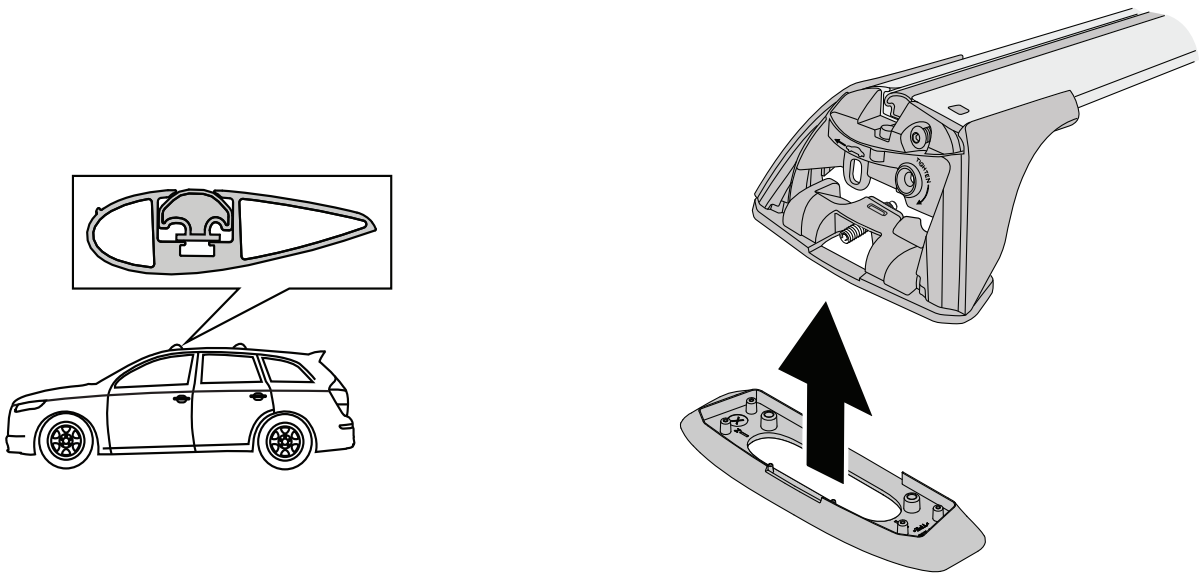

5

6

x4

7

		1	2	A	B
Fiat Doblo, 5dr Van 10+	AU, EU, ZA	X = 970 mm (38 1/4")	X = 965 mm (38")	A = 20 mm (6/8")	B = 835 mm (32 7/8")
Mazda 5, 5dr MPV 06-10	EU	X = 832 mm (32 3/4")	X = 793 mm (31 2/8")	-A = 120 mm (4 3/4")	B = 680 mm (26 3/4")
Mazda 5, 5dr MPV 07-10	ZA	X = 832 mm (32 3/4")	X = 793 mm (31 2/8")	-A = 120 mm (4 3/4")	B = 680 mm (26 3/4")
Mazda 5, 5dr MPV 08-08	CN	X = 832 mm (32 3/4")	X = 793 mm (31 2/8")	-A = 120 mm (4 3/4")	B = 680 mm (26 3/4")
Mazda 5, 5dr MPV Jul 10+	EU, ZA	X = 835 mm (32 7/8")	X = 790 mm (31 1/8")	-A = 135 mm (5 3/8")	B = 680 mm (26 3/4")
Mazda 5, 5dr MPV 11-13	CN	X = 835 mm (32 7/8")	X = 790 mm (31 1/8")	-A = 135 mm (5 3/8")	B = 680 mm (26 3/4")
Mazda CX-9, 5dr SUV 07-16	EU	X = 955 mm (37 5/8")	X = 930 mm (36 5/8")	-A = 260 mm (10 1/4")	B = 810 mm (31 7/8")
Mazda CX-9, 5dr SUV 07-Jun 16	AU, NZ	X = 955 mm (37 5/8")	X = 930 mm (36 5/8")	-A = 260 mm (10 1/4")	B = 810 mm (31 7/8")
Mazda Premacy, 5dr MPV 05-10	AU, NZ	X = 832 mm (32 3/4")	X = 793 mm (31 2/8")	-A = 120 mm (4 3/4")	B = 680 mm (26 3/4")
Mazda Premacy, 5dr MPV 10+	AU	X = 835 mm (32 7/8")	X = 790 mm (31 1/8")	-A = 135 mm (5 3/8")	B = 680 mm (26 3/4")
Mazda Premacy, 5dr MPV Jul 10+	NZ	X = 835 mm (32 7/8")	X = 790 mm (31 1/8")	-A = 135 mm (5 3/8")	B = 680 mm (26 3/4")
Mercedes-Benz Viano, 4dr Van 04-13	AU, EU, NZ, ZA	X = 1115 mm (43 7/8")	X = 1120 mm (44 1/8")	-A = 370 mm (14 5/8")	B = 250 mm (9 7/8")
Nissan Primera, 5dr Estate 00-07	ZA	X = 740 mm (29 1/8")	X = 740 mm (29 1/8")	-A = 240 mm (9 1/2")	B = 500 mm (19 5/8")
Nissan Primera W12, 5dr Estate 02-07	EU	X = 740 mm (29 1/8")	X = 740 mm (29 1/8")	-A = 240 mm (9 1/2")	B = 500 mm (19 5/8")
Nissan Primera W12, 5dr Wagon 02-07	AU, NZ	X = 740 mm (29 1/8")	X = 740 mm (29 1/8")	-A = 240 mm (9 1/2")	B = 500 mm (19 5/8")
Opel Combo, 5dr Van 10-18	EU	X = 970 mm (38 1/4")	X = 965 mm (38")	A = 20 mm (6/8")	B = 835 mm (32 7/8")
Subaru Tribeca, 5dr SUV 06+	ZA	X = 950 mm (37 3/8")	X = 910 mm (35 7/8")	A = 160 mm (6 1/4")	B = 920 mm (36 1/4")
Subaru Tribeca, 5dr 06-07	EU	X = 950 mm (37 3/8")	X = 910 mm (35 7/8")	A = 160 mm (6 1/4")	B = 920 mm (36 1/4")
Subaru Tribeca, 5dr SUV Nov 06-Nov 07	AU, NZ	X = 950 mm (37 3/8")	X = 910 mm (35 7/8")	A = 160 mm (6 1/4")	B = 920 mm (36 1/4")
Vauxhall Combo, 5dr Van 11-18	EU	X = 970 mm (38 1/4")	X = 965 mm (38")	A = 20 mm (6/8")	B = 835 mm (32 7/8")