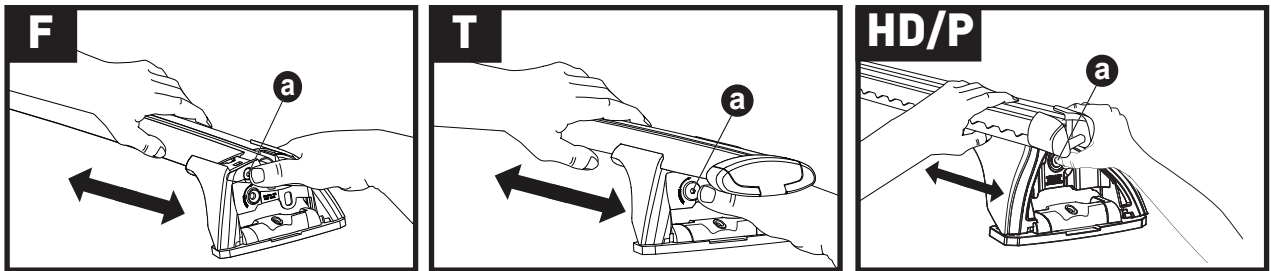

5

6

x4

7

		1	2	A	B
Fiat Doblo, 5dr Van 10+	AU, EU, ZA	X = 970 mm (38 1/4")	X = 965 mm (38")	A = 20 mm (6/8")	B = 835 mm (32 7/8")
Mazda 5, 5dr MPV 06-10	EU	X = 832 mm (32 3/4")	X = 793 mm (31 2/8")	-A = 120 mm (4 3/4")	B = 680 mm (26 3/4")
Mazda 5, 5dr MPV 07-10	ZA	X = 832 mm (32 3/4")	X = 793 mm (31 2/8")	-A = 120 mm (4 3/4")	B = 680 mm (26 3/4")
Mazda 5, 5dr MPV 08-08	CN	X = 832 mm (32 3/4")	X = 793 mm (31 2/8")	-A = 120 mm (4 3/4")	B = 680 mm (26 3/4")
Mazda 5, 5dr MPV Jul 10+	EU, ZA	X = 835 mm (32 7/8")	X = 790 mm (31 1/8")	-A = 135 mm (5 3/8")	B = 680 mm (26 3/4")
Mazda 5, 5dr MPV 11-13	CN	X = 835 mm (32 7/8")	X = 790 mm (31 1/8")	-A = 135 mm (5 3/8")	B = 680 mm (26 3/4")
Mazda CX-9, 5dr SUV 07-16	EU	X = 955 mm (37 5/8")	X = 930 mm (36 5/8")	-A = 260 mm (10 1/4")	B = 810 mm (31 7/8")
Mazda CX-9, 5dr SUV 07-Jun 16	AU, NZ	X = 955 mm (37 5/8")	X = 930 mm (36 5/8")	-A = 260 mm (10 1/4")	B = 810 mm (31 7/8")
Mazda Premacy, 5dr MPV 05-10	AU, NZ	X = 832 mm (32 3/4")	X = 793 mm (31 2/8")	-A = 120 mm (4 3/4")	B = 680 mm (26 3/4")
Mazda Premacy, 5dr MPV 10+	AU	X = 835 mm (32 7/8")	X = 790 mm (31 1/8")	-A = 135 mm (5 3/8")	B = 680 mm (26 3/4")
Mazda Premacy, 5dr MPV Jul 10+	NZ	X = 835 mm (32 7/8")	X = 790 mm (31 1/8")	-A = 135 mm (5 3/8")	B = 680 mm (26 3/4")
Mercedes-Benz Viano, 4dr Van 04-13	AU, EU, NZ, ZA	X = 1115 mm (43 7/8")	X = 1120 mm (44 1/8")	-A = 370 mm (14 5/8")	B = 250 mm (9 7/8")
Nissan Primera, 5dr Estate 00-07	ZA	X = 740 mm (29 1/8")	X = 740 mm (29 1/8")	-A = 240 mm (9 1/2")	B = 500 mm (19 5/8")
Nissan Primera W12, 5dr Estate 02-07	EU	X = 740 mm (29 1/8")	X = 740 mm (29 1/8")	-A = 240 mm (9 1/2")	B = 500 mm (19 5/8")
Nissan Primera W12, 5dr Wagon 02-07	AU, NZ	X = 740 mm (29 1/8")	X = 740 mm (29 1/8")	-A = 240 mm (9 1/2")	B = 500 mm (19 5/8")
Opel Combo, 5dr Van 10-18	EU	X = 970 mm (38 1/4")	X = 965 mm (38")	A = 20 mm (6/8")	B = 835 mm (32 7/8")
Subaru Tribeca, 5dr SUV 06+	ZA	X = 950 mm (37 3/8")	X = 910 mm (35 7/8")	A = 160 mm (6 1/4")	B = 920 mm (36 1/4")
Subaru Tribeca, 5dr 06-07	EU	X = 950 mm (37 3/8")	X = 910 mm (35 7/8")	A = 160 mm (6 1/4")	B = 920 mm (36 1/4")
Subaru Tribeca, 5dr SUV Nov 06-Nov 07	AU, NZ	X = 950 mm (37 3/8")	X = 910 mm (35 7/8")	A = 160 mm (6 1/4")	B = 920 mm (36 1/4")
Vauxhall Combo, 5dr Van 11-18	EU	X = 970 mm (38 1/4")	X = 965 mm (38")	A = 20 mm (6/8")	B = 835 mm (32 7/8")