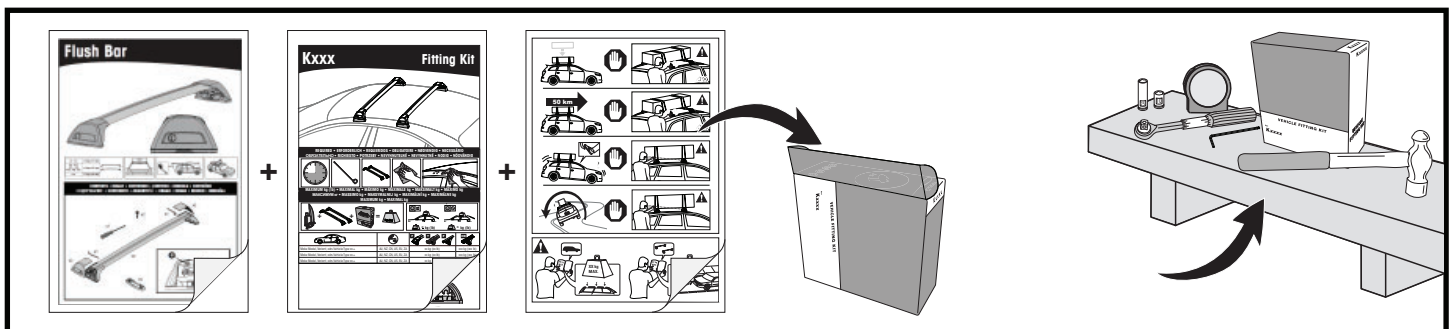

1. **EN** Please read safety and warranty booklet included with this product prior to use. For more information visit your local dealer.
2. **DE** Bitte lesen und beachten Sie die beiliegende Montageanleitung, Sicherheitshinweise und Garantiebedingungen bevor Sie das Produkt montieren/benutzen. Für weitere Informationen kontaktieren Sie bitte Ihren Händler.
3. **ES** Por favor, lea folleto de seguridad y garantía que se incluye con este producto antes de su uso . Para obtener más información, visite a su distribuidor local.
4. **FR** Veuillez lire attentivement le manuel de sécurité et de garantie avant utilisation. Pour plus d'informations, visitez votre concessionnaire local.
5. **NO** Vennligst les hefte om sikkerhet og garanti som er vedlagt dette produkt før det tas i bruk. For mer informasjon ta kontakt med din forhandler.
6. **PT** Por favor leia o manual de segurança e garantia incluído, antes de utilizar o produto. Para mais informações visite o seu revendedor local.
7. **RU** Пожалуйста, ознакомьтесь с инструкцией перед тем, как использовать товар. Для получения более подробной информации обратитесь к местному дилеру.
8. **IT** Si prega di leggere il libretto di sicurezza e garanzia incluso nel prodotto prima dell'uso. Per maggiori informazioni visita il rivenditore locale.
9. **PL** Proszę zapoznać się z warunkami gwarancji i bezpieczeństwa przed użyciem produktu. W celu uzyskania dodatkowych informacji proszę kontaktować się z najbliższym autoryzowanym punktem sprzedaży.
10. **CS** Před použitím si prosím přečtete přiložené informace o bezpečnosti a záručních podmínkách. Pro více informací navštivte nejbližšího dealera.
11. **SK** Pred použitím si prosím prečítajte priložené informácie o bezpečnosti a záručných podmienkach. Pre viac informácií navštívte najbližšieho dílera.
12. **NL** A.U.B. bijgesloten garantie- en veiligheidsinstructies grondig lezen voor gebruik van dit product. Voor meer informatie graag contact opnemen met uw dealer.
13. **SV** Var snäll och läs igenom säkerhets- och garantihäftet som medföljer produkten före användning. För mer information besök din lokala återförsäljare.
14. **DK** Læs venligst sikkerheds- og garantibogsholderen, der følger med dette produkt, inden brug. For mere information besøg din lokale forhandler.
15. **UA** Будь ласка, ознайомтеся з брошурою безпеки та гарантії, включені до цього продукту перед використанням. Для отримання додаткової інформації відвідайте місцевого дилера.
16. **FI** Lue tämän tuotteen mukana toimitetut turvallisuus- ja takuu huoltopalvelut ennen käyttöä. Lisätietoja saat paikalliselta jälleenmyyjältä.

Yakima Australia Pty Ltd
17 Hinkler Court, Brendale
QLD 4500, Australia
1800 143 548
www.prorack.com.au
www.whispbar.com.au

Yakima Europe Coöperatief U.A.
Twentehaven 7, 3433
PT Nieuwegein, The Netherlands
+31 2080 81425
www.prorackeurope.eu
www.yakima.eu

Yakima Products, Inc.
4101 Kruse Way
Lake Oswego, OR. 97035 USA
888 925 4621
www.yakima.com

WORKS WITH: