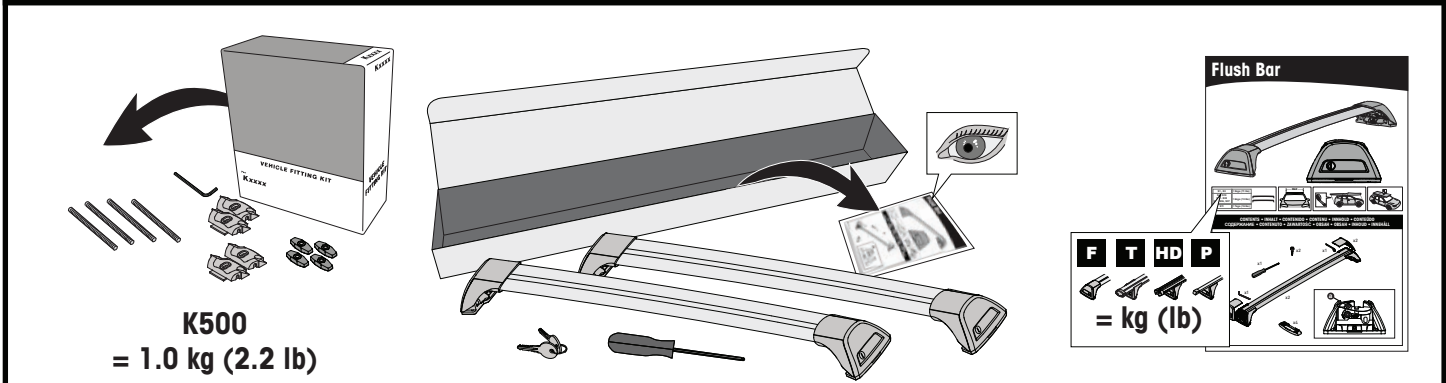

ATTENTION • ACHTUNG • ATENCIÓN • ATTENTION • OPPMERKSOMHET • ATENÇÃO • ВНИМАНИЕ • ATTENZIONE
UWAGA • UPOZORNĚNÍ • UPOZORNENIE • LET OP • UPPMÄRKSAMHET • OPMÆRKSOMHED • УВАГА • HUOMIO