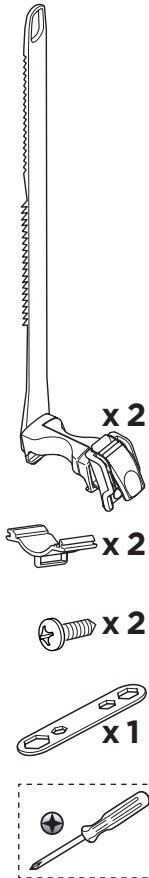

> Instructions

Thule VeloCompact 4th Bike Adapter 926101 For VeloCompact 926002/927002

CITY CRASH
Complies with ISO norm

i

Stützlast beachten
Note towball capacity

VeloCompact
926/927

1

2

3

4

5

6

7

A

B

A