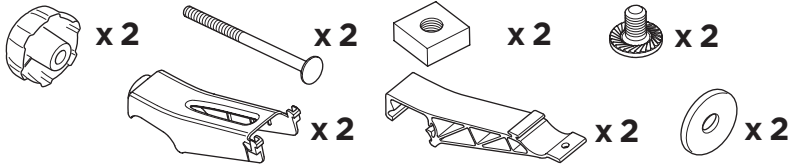

> Instructions

Thule VeloCompact 4th Bike Adapter 926101 For VeloCompact 926002/927002

CITY CRASH
Complies with ISO norm

i

Stützlast beachten
Note towball capacity

VeloCompact
926/927

1

2