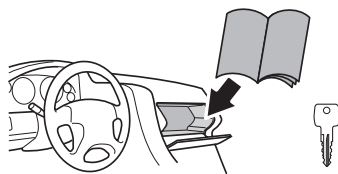

> Instructions

Thule VeloCompact 4th Bike Adapter 926101 For VeloCompact 926002/927002

CITY CRASH
Complies with ISO norm

i

Stützlast beachten
Note towball capacity

VeloCompact
926/927

1

2