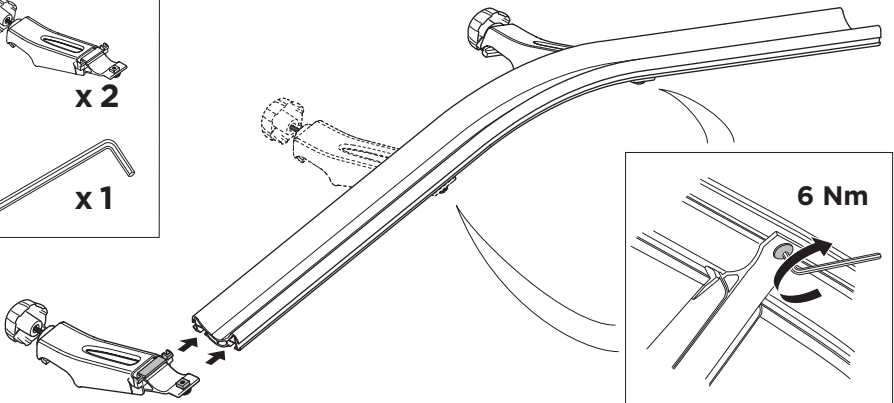

> Instructions

Thule VeloCompact 4th Bike Adapter 926101 For VeloCompact 926002/927002

CITY CRASH
Complies with ISO norm

i

Stützlast beachten
Note towball capacity

VeloCompact
926/927

1

2