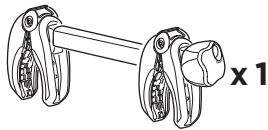

> Instructions

Thule VeloCompact 4th Bike Adapter 926101 For VeloCompact 926002/927002

CITY CRASH
Complies with ISO norm

i

Stützlast beachten
Note towball capacity

VeloCompact
926/927

1

2