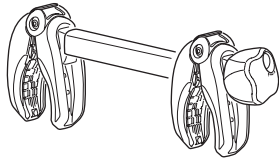

> Instructions

Thule VeloCompact 4th Bike Adapter 926101 For VeloCompact 926002/927002

CITY CRASH
Complies with ISO norm

i

Stützlast beachten
Note towball capacity

VeloCompact
926/927

1

2

3

4

5

6

7

A

B

A