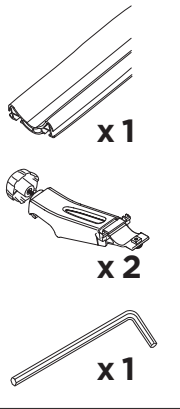

> Instructions

Thule VeloCompact 4th Bike Adapter 926101 For VeloCompact 926002/927002

CITY CRASH
Complies with ISO norm

i

Stützlast beachten
Note towball capacity

VeloCompact
926/927

1

2