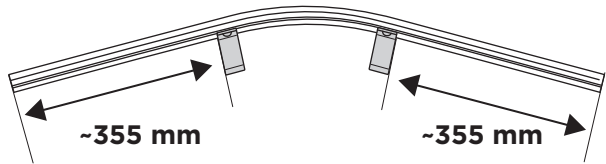

> Instructions

Thule VeloCompact 4th Bike Adapter 926101 For VeloCompact 926002/927002

CITY CRASH
Complies with ISO norm

i

Stützlast beachten
Note towball capacity

VeloCompact
926/927

1

2