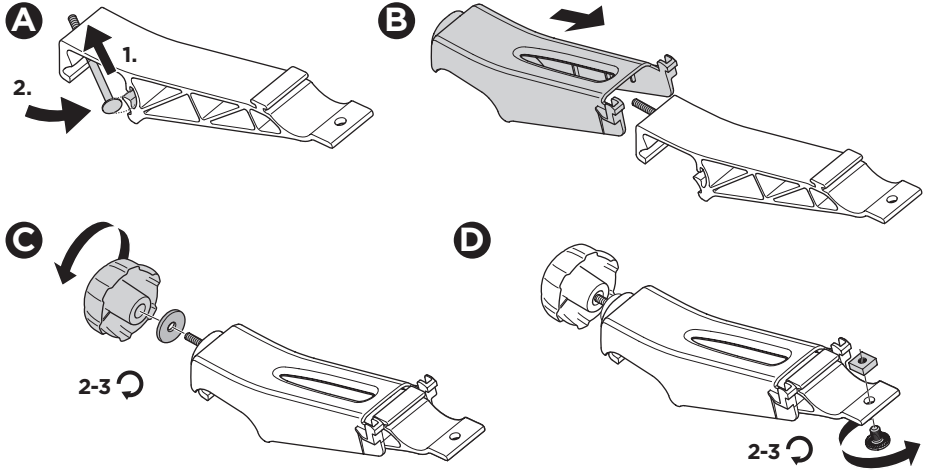

> Instructions

Thule VeloCompact 4th Bike Adapter 926101 For VeloCompact 926002/927002

CITY CRASH
Complies with ISO norm

i

Stützlast beachten
Note towball capacity

VeloCompact
926/927

1

2