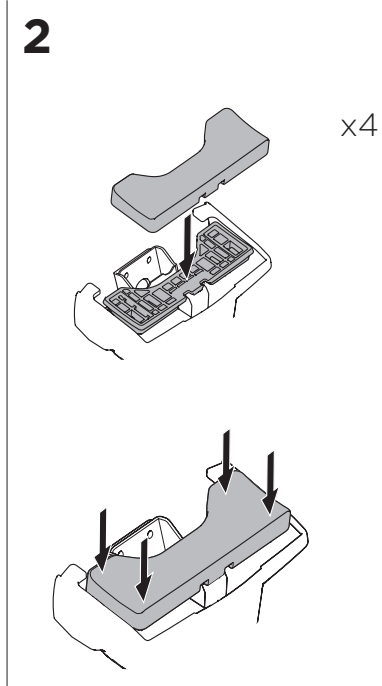

1

Kit 145196

AUDI A5 Sportback, 5-dr Hatchback, 17-

ISO 11154-E

THULE WingBar Evo	THULE WingBar Edge	THULE WingBar	THULE SquareBar	Evo X (scale)	Edge X (scale)
AUDI A5 Sportback, 5-dr Hatchback, 17-				42	M

THULE ProBar	THULE SlideBar	X (mm/inch)		
AUDI A5 Sportback, 5-dr Hatchback, 17-		1071 mm / 42 1/8"		

THULE WingBar Evo	THULE WingBar Edge	THULE WingBar	THULE SquareBar	Evo Y (scale)	Edge Y (scale)
AUDI A5 Sportback, 5-dr Hatchback, 17-				39,5	R

THULE ProBar	THULE SlideBar	Y (mm/inch)		
AUDI A5 Sportback, 5-dr Hatchback, 17-		1046 mm / 41 1/8"		

	W (mm/inch)	Z (mm/inch)
AUDI A5 Sportback, 5-dr Hatchback, 17-	715 mm / 28 1/8"	155 mm / 6 1/8"