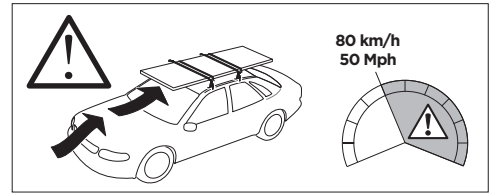

1

Kit 145196

AUDI A5 Sportback, 5-dr Hatchback, 17-

ISO 11154-E