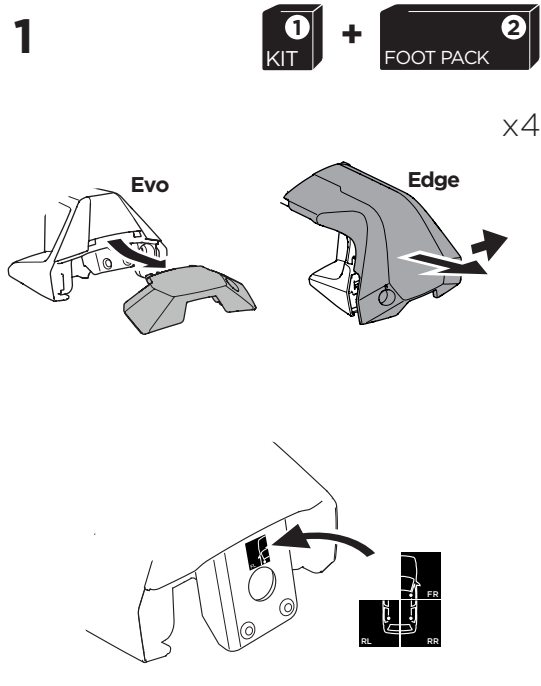

1

Kit 145196

AUDI A5 Sportback, 5-dr Hatchback, 17-

ISO 11154-E

THULE WingBar Evo	THULE WingBar Edge	THULE WingBar	THULE SquareBar	Evo X (scale)	Edge X (scale)
AUDI A5 Sportback, 5-dr Hatchback, 17-				42	M

THULE ProBar	THULE SlideBar	X (mm/inch)		
AUDI A5 Sportback, 5-dr Hatchback, 17-		1071 mm / 42 1/8"		

THULE WingBar Evo	THULE WingBar Edge	THULE WingBar	THULE SquareBar	Evo Y (scale)	Edge Y (scale)
AUDI A5 Sportback, 5-dr Hatchback, 17-				39,5	R