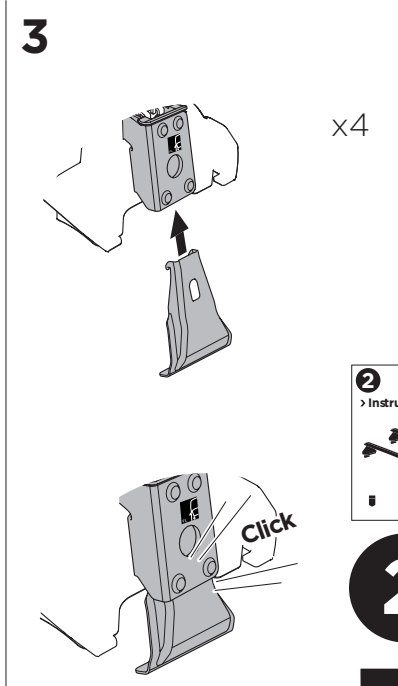

1

Kit 145196

AUDI A5 Sportback, 5-dr Hatchback, 17-

ISO 11154-E

THULE WingBar Evo	THULE WingBar Edge	THULE WingBar	THULE SquareBar	Evo X (scale)	Edge X (scale)
AUDI A5 Sportback, 5-dr Hatchback, 17-				42	M

THULE ProBar	THULE SlideBar	X (mm/inch)		
AUDI A5 Sportback, 5-dr Hatchback, 17-		1071 mm / 42 1/8"		

THULE WingBar Evo	THULE WingBar Edge	THULE WingBar	THULE SquareBar	Evo Y (scale)	Edge Y (scale)
AUDI A5 Sportback, 5-dr Hatchback, 17-				39,5	R

THULE ProBar	THULE SlideBar	Y (mm/inch)		
AUDI A5 Sportback, 5-dr Hatchback, 17-		1046 mm / 41 1/8"		

	W (mm/inch)	Z (mm/inch)
AUDI A5 Sportback, 5-dr Hatchback, 17-	715 mm / 28 1/8"	155 mm / 6 1/8"