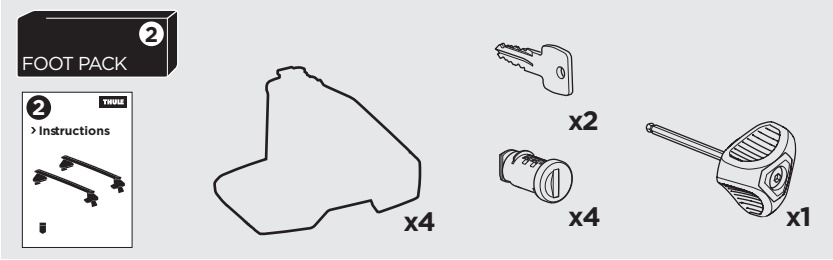

1

Kit 145196

AUDI A5 Sportback, 5-dr Hatchback, 17-

ISO 11154-E

THULE WingBar Evo	THULE WingBar Edge	THULE WingBar	THULE SquareBar	Evo X (scale)	Edge X (scale)
AUDI A5 Sportback, 5-dr Hatchback, 17-				42	M

THULE ProBar	THULE SlideBar	X (mm/inch)		
AUDI A5 Sportback, 5-dr Hatchback, 17-		1071 mm / 42 1/8"		

THULE WingBar Evo	THULE WingBar Edge	THULE WingBar	THULE SquareBar	Evo Y (scale)	Edge Y (scale)
AUDI A5 Sportback, 5-dr Hatchback, 17-				39,5	R

THULE ProBar	THULE SlideBar	Y (mm/inch)		
AUDI A5 Sportback, 5-dr Hatchback, 17-		1046 mm / 41 1/8"		

	W (mm/inch)	Z (mm/inch)
AUDI A5 Sportback, 5-dr Hatchback, 17-	715 mm / 28 1/8"	155 mm / 6 1/8"