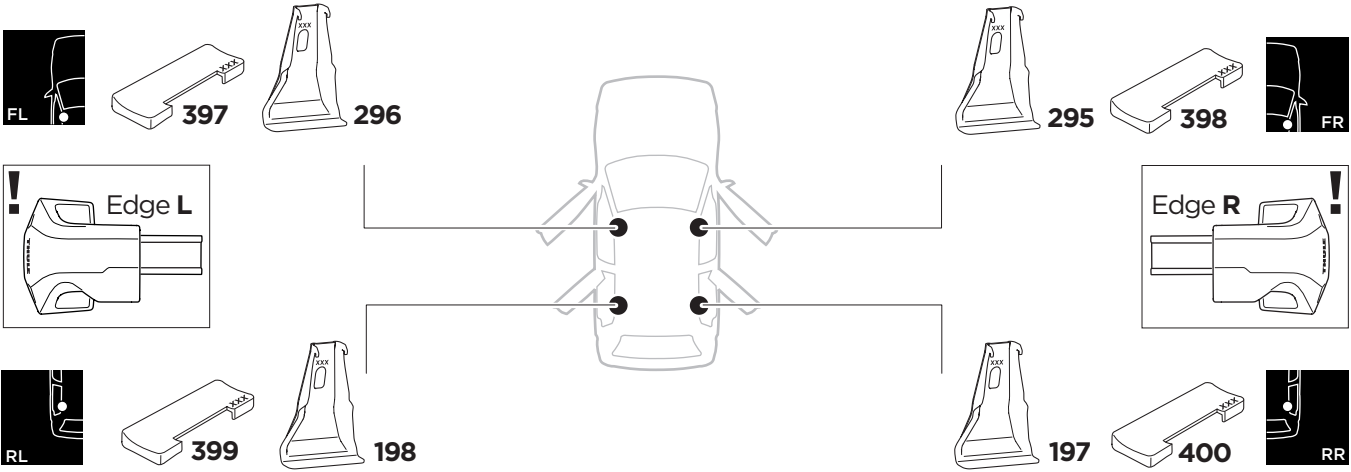

1

Kit 145196

AUDI A5 Sportback, 5-dr Hatchback, 17-

ISO 11154-E

THULE WingBar Evo	THULE WingBar Edge	THULE WingBar	THULE SquareBar	Evo X (scale)	Edge X (scale)
AUDI A5 Sportback, 5-dr Hatchback, 17-				42	M

THULE ProBar	THULE SlideBar	X (mm/inch)		
AUDI A5 Sportback, 5-dr Hatchback, 17-		1071 mm / 42 1/8"		

THULE WingBar Evo	THULE WingBar Edge	THULE WingBar	THULE SquareBar	Evo Y (scale)	Edge Y (scale)
AUDI A5 Sportback, 5-dr Hatchback, 17-				39,5	R

THULE ProBar	THULE SlideBar	Y (mm/inch)		
AUDI A5 Sportback, 5-dr Hatchback, 17-		1046 mm / 41 1/8"		

	W (mm/inch)	Z (mm/inch)
AUDI A5 Sportback, 5-dr Hatchback, 17-	715 mm / 28 1/8"	155 mm / 6 1/8"