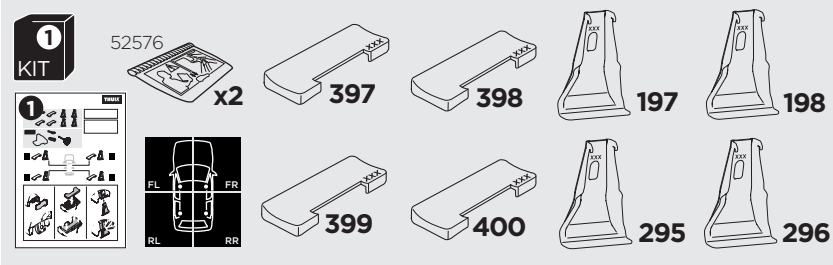

1

Kit 145196

AUDI A5 Sportback, 5-dr Hatchback, 17-

ISO 11154-E

THULE WingBar Evo	THULE WingBar Edge	THULE WingBar	THULE SquareBar	Evo X (scale)	Edge X (scale)
AUDI A5 Sportback, 5-dr Hatchback, 17-				42	M

THULE ProBar	THULE SlideBar	X (mm/inch)		
AUDI A5 Sportback, 5-dr Hatchback, 17-		1071 mm / 42 1/8"		

THULE WingBar Evo	THULE WingBar Edge	THULE WingBar	THULE SquareBar	Evo Y (scale)	Edge Y (scale)
AUDI A5 Sportback, 5-dr Hatchback, 17-				39,5	R

THULE ProBar	THULE SlideBar	Y (mm/inch)		
AUDI A5 Sportback, 5-dr Hatchback, 17-		1046 mm / 41 1/8"		

	W (mm/inch)	Z (mm/inch)
AUDI A5 Sportback, 5-dr Hatchback, 17-	715 mm / 28 1/8"	155 mm / 6 1/8"