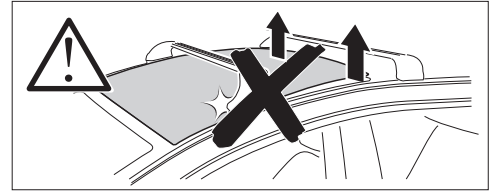

1

Kit 145196

AUDI A5 Sportback, 5-dr Hatchback, 17-

ISO 11154-E